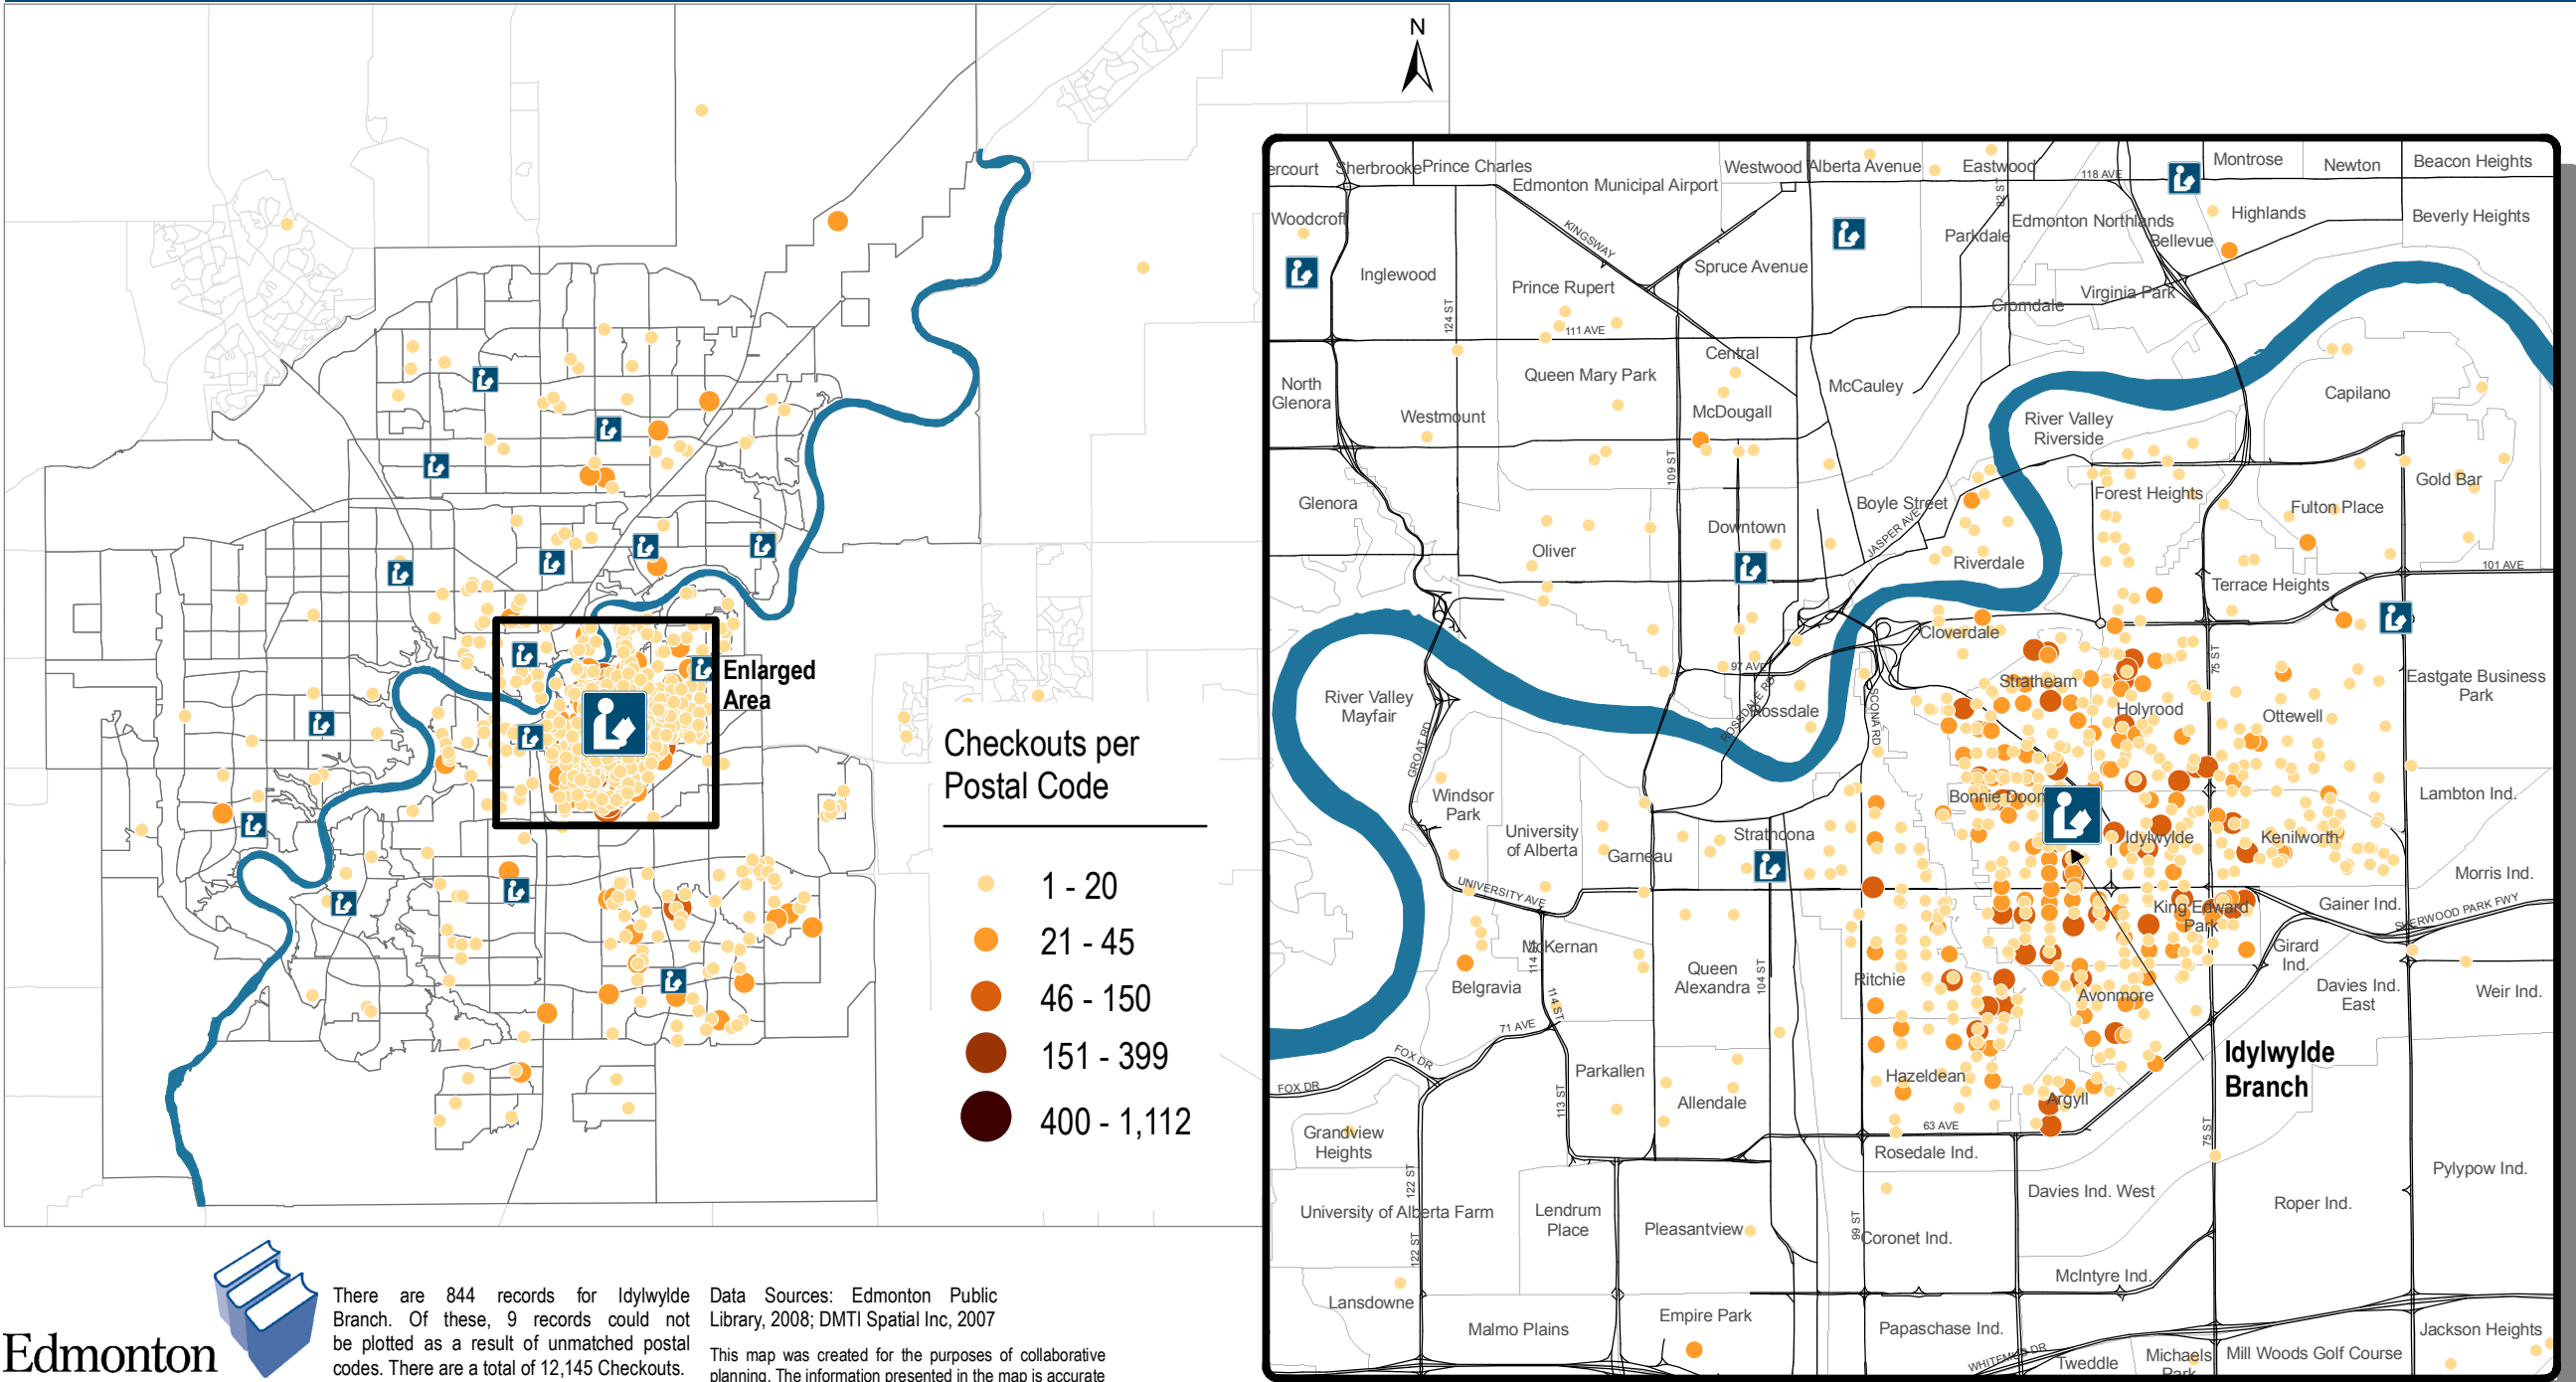

Number of Checkouts Per Postal Code at Idylwyld Library Branch for March 2008

There are 844 records for Idylwyld Branch. Of these, 9 records could not be plotted as a result of unmatched postal codes. There are a total of 12,145 Checkouts. Not shown in the map are records with postal codes in Devon, Spruce Grove, New Sarepta, and North Cooking Lake.

Data Sources: Edmonton Public Library, 2008; DMTI Spatial Inc, 2007

This map was created for the purposes of collaborative planning. The information presented in the map is accurate to the best of our knowledge using the data available. We accept no liability for the use or misuse of this information. M.A.P.S. Alberta Capital Region 05/2008