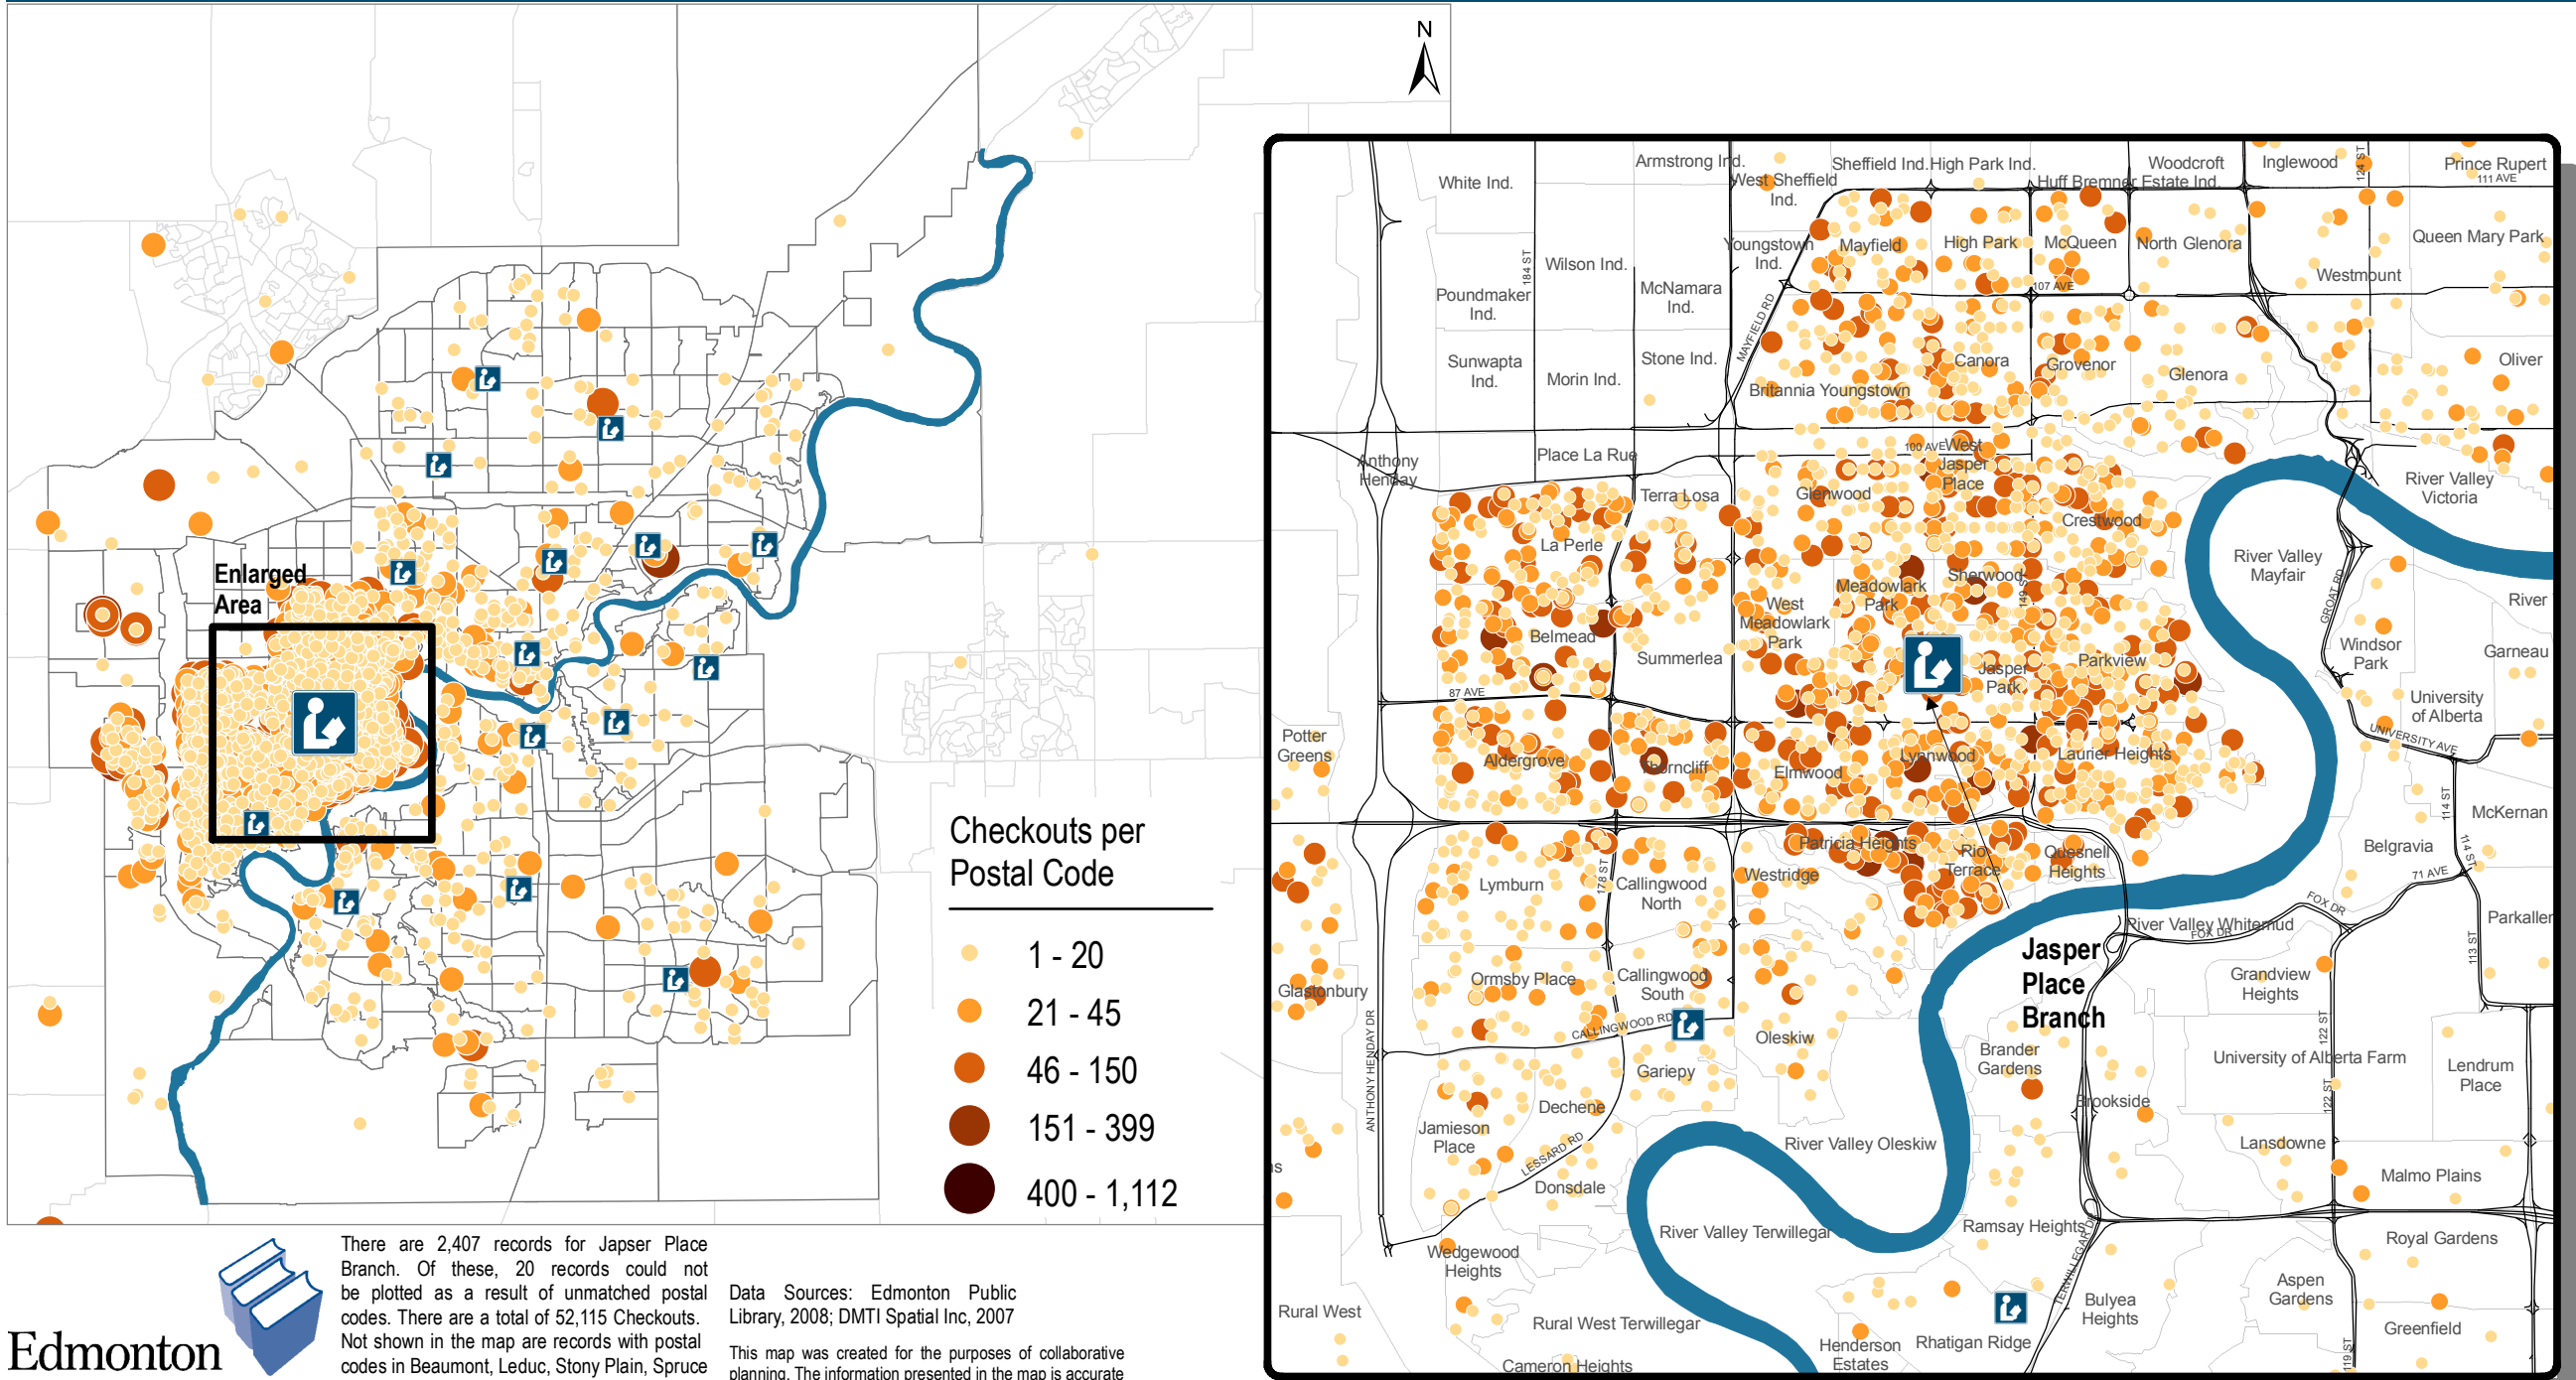

Number of Checkouts Per Postal Code at Jasper Place Library Branch for March 2008

There are 2,407 records for Jasper Place Branch. Of these, 20 records could not be plotted as a result of unmatched postal codes. There are a total of 52,115 Checkouts. Not shown in the map are records with postal codes in Beaumont, Leduc, Stony Plain, Spruce Grove, Morinville, Lamont, Onoway, Bon Accord, Tofield, Entwistle, Wabamun, and the counties of Lac Saint Anne and Parkland.

Data Sources: Edmonton Public Library, 2008; DMTI Spatial Inc, 2007

This map was created for the purposes of collaborative planning. The information presented in the map is accurate to the best of our knowledge using the data available. We accept no liability for the use or misuse of this information.
M.A.P.S. Alberta Capital Region 05/2008