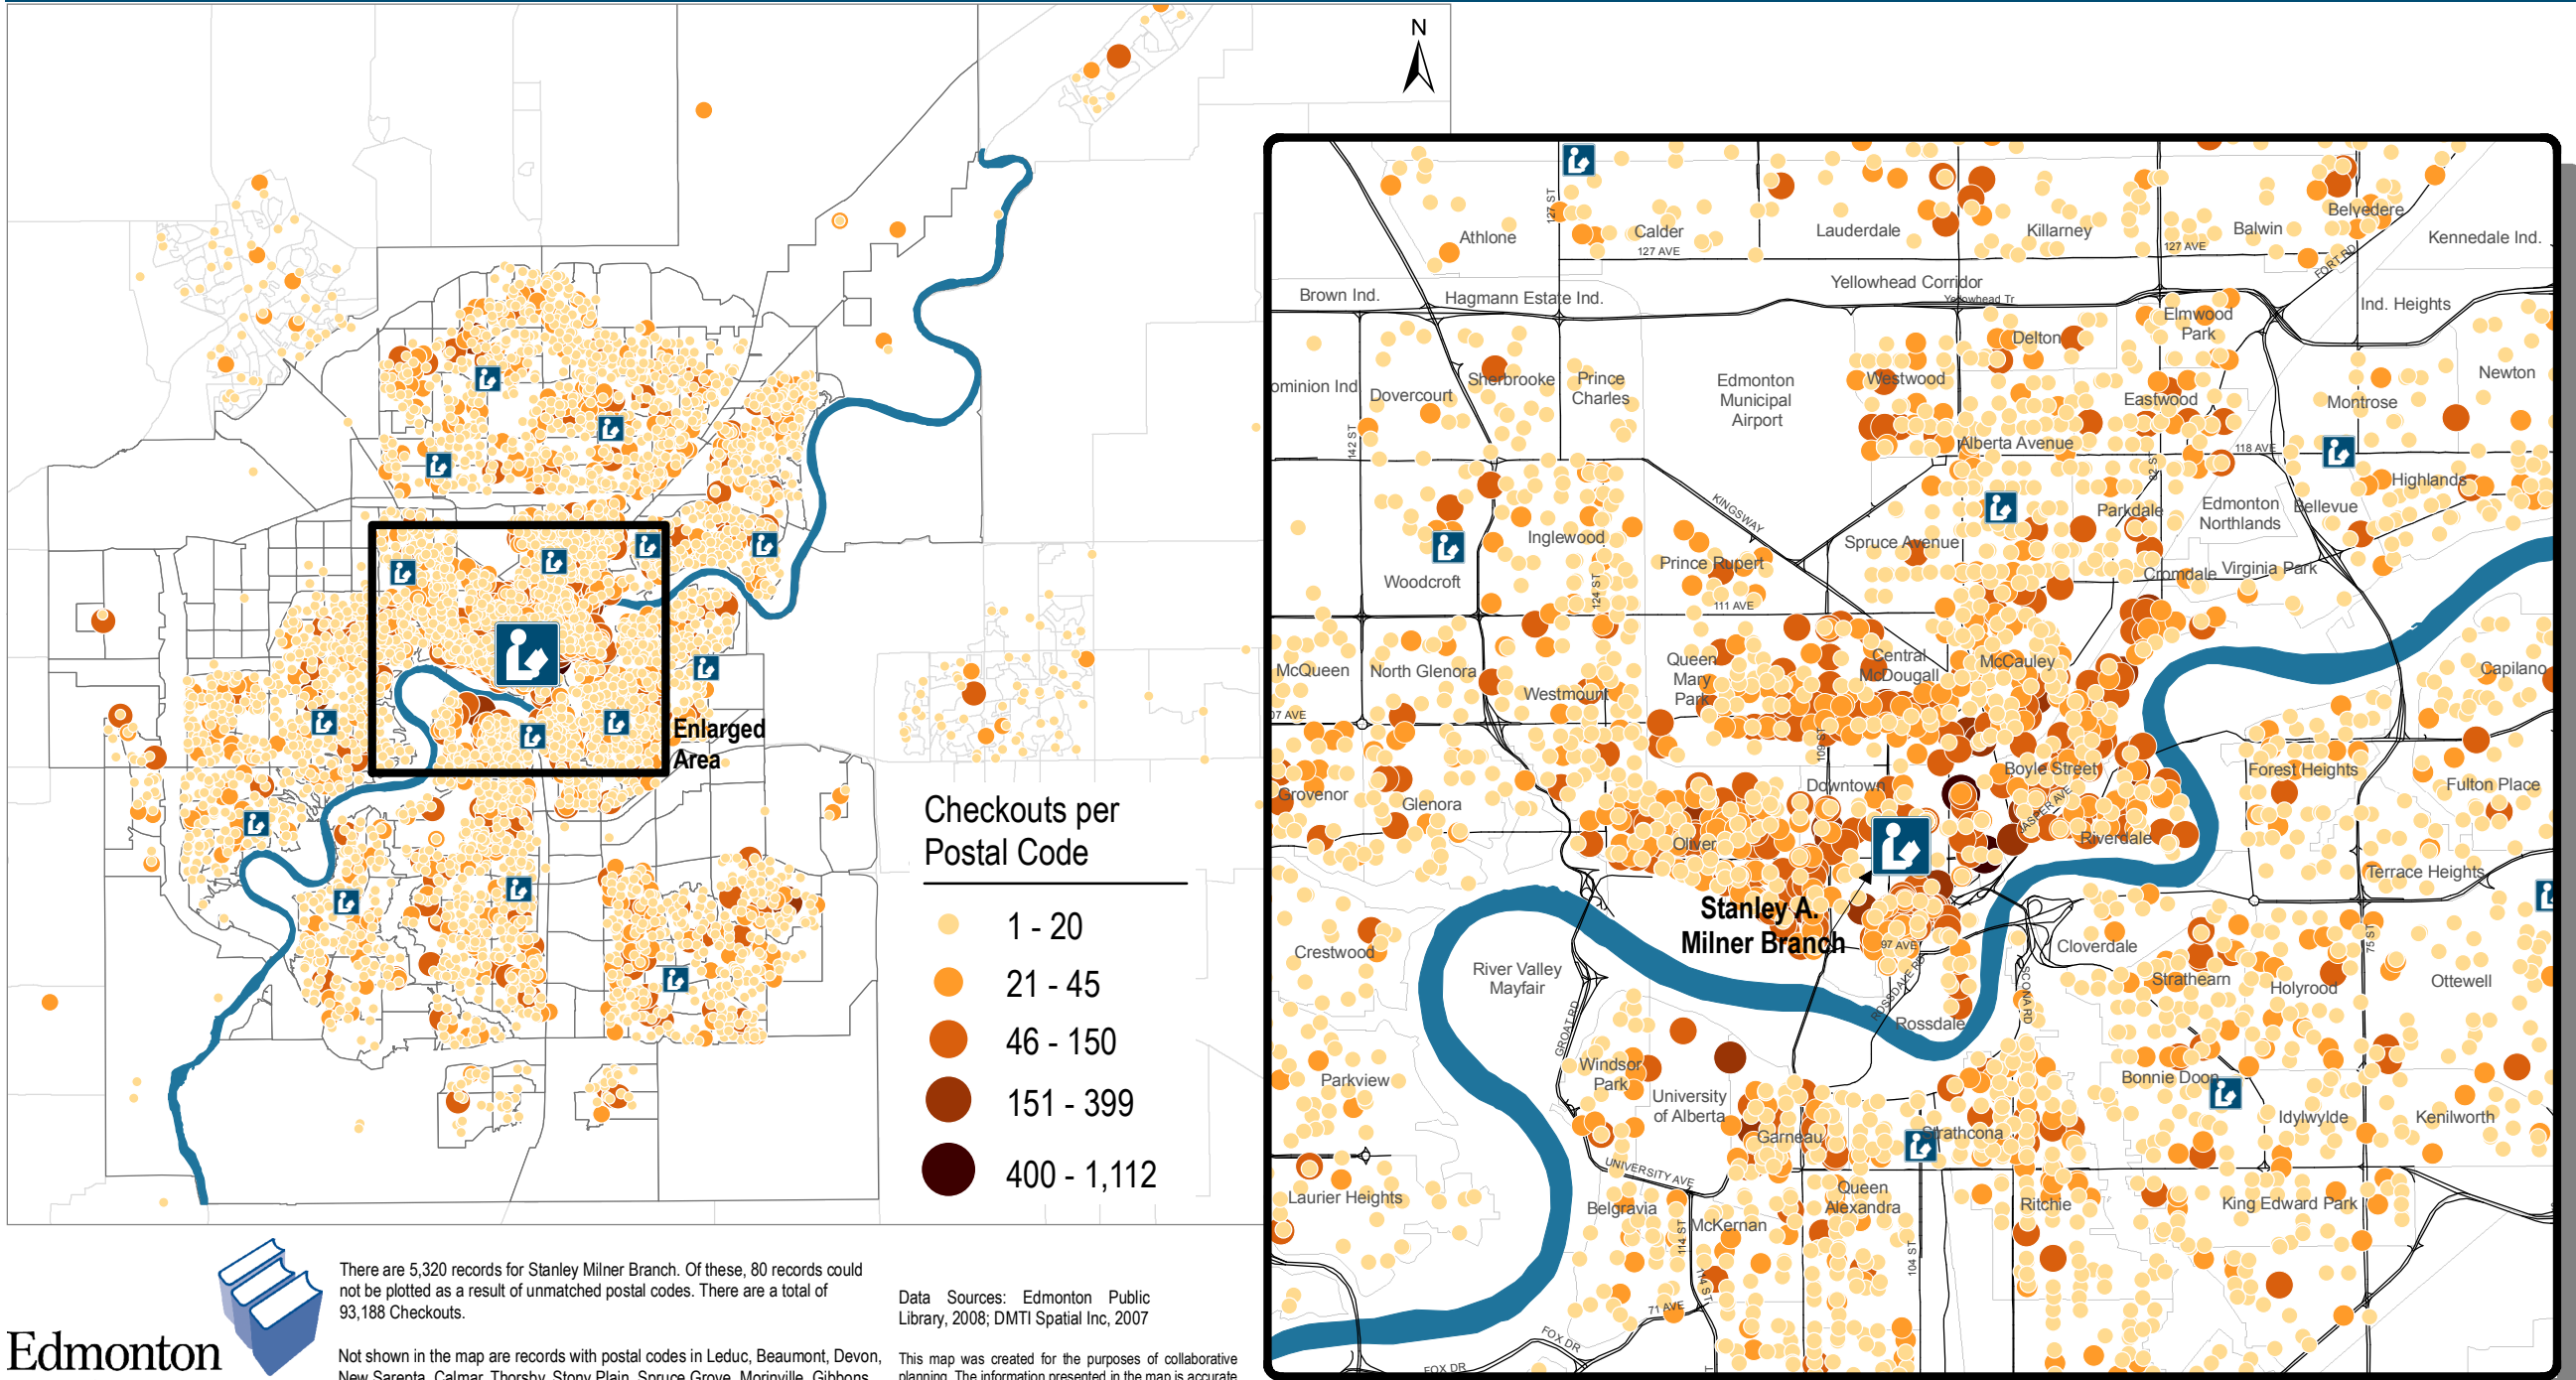

Number of Checkouts Per Postal Code at Stanley A. Milner Library Branch for March 2008

Checkouts per Postal Code

- 1 - 20
- 21 - 45
- 46 - 150
- 151 - 399
- 400 - 1,112

There are 5,320 records for Stanley Milner Branch. Of these, 80 records could not be plotted as a result of unmatched postal codes. There are a total of 93,188 Checkouts.

Not shown in the map are records with postal codes in Leduc, Beaumont, Devon, New Sarepta, Calmar, Thorsby, Stony Plain, Spruce Grove, Morinville, Gibbons, Bon Accord, Uncas, Bruderheim, Legal, Redwater, St. Michael, Gunn, Onoway, Vegreville, Camrose, Vlna, Wetaskiwin, Thorhild, Smoky Lake, Vimy Strome, and the Counties of Strathcona and Parkland.

Data Sources: Edmonton Public Library, 2008; DMTI Spatial Inc, 2007

This map was created for the purposes of collaborative planning. The information presented in the map is accurate to the best of our knowledge using the data available. We accept no liability for the use or misuse of this information.