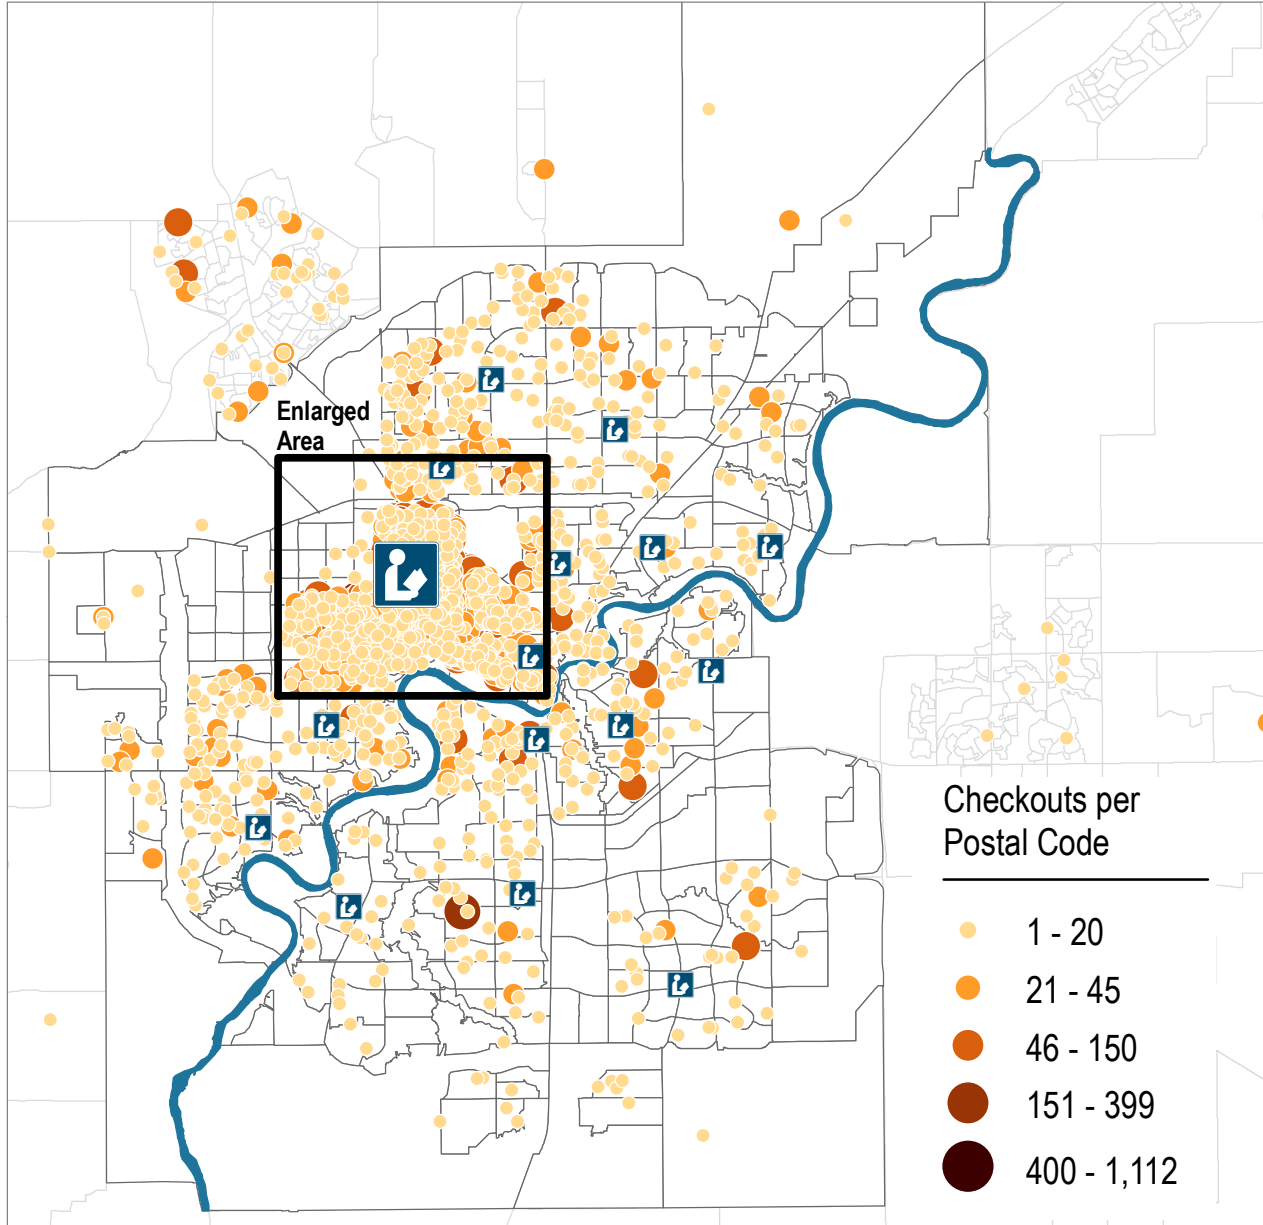

Number of Checkouts Per Postal Code at Woodcroft Library Branch for March 2008

There are 3,870 records for Woodcroft Branch. Of these, 13 records could not be plotted as a result of unmatched postal codes. There are a total of 35,949 Checkouts. Not shown in the map are records with postal codes in Stony Plain, Spruce Grove, Carvel, Morinville, Gibbons, Busby, Alberta Beach, Rivière Qui Barre, Redwater, Millet, Vimy, Clyde and the counties of Strathcona and Parkland.

Data Sources: Edmonton Public Library, 2008; DMTI Spatial Inc, 2007

This map was created for the purposes of collaborative planning. The information presented in the map is accurate to the best of our knowledge using the data available. We accept no liability for the use or misuse of this information.
M.A.P.S. Alberta Capital Region 05/2008