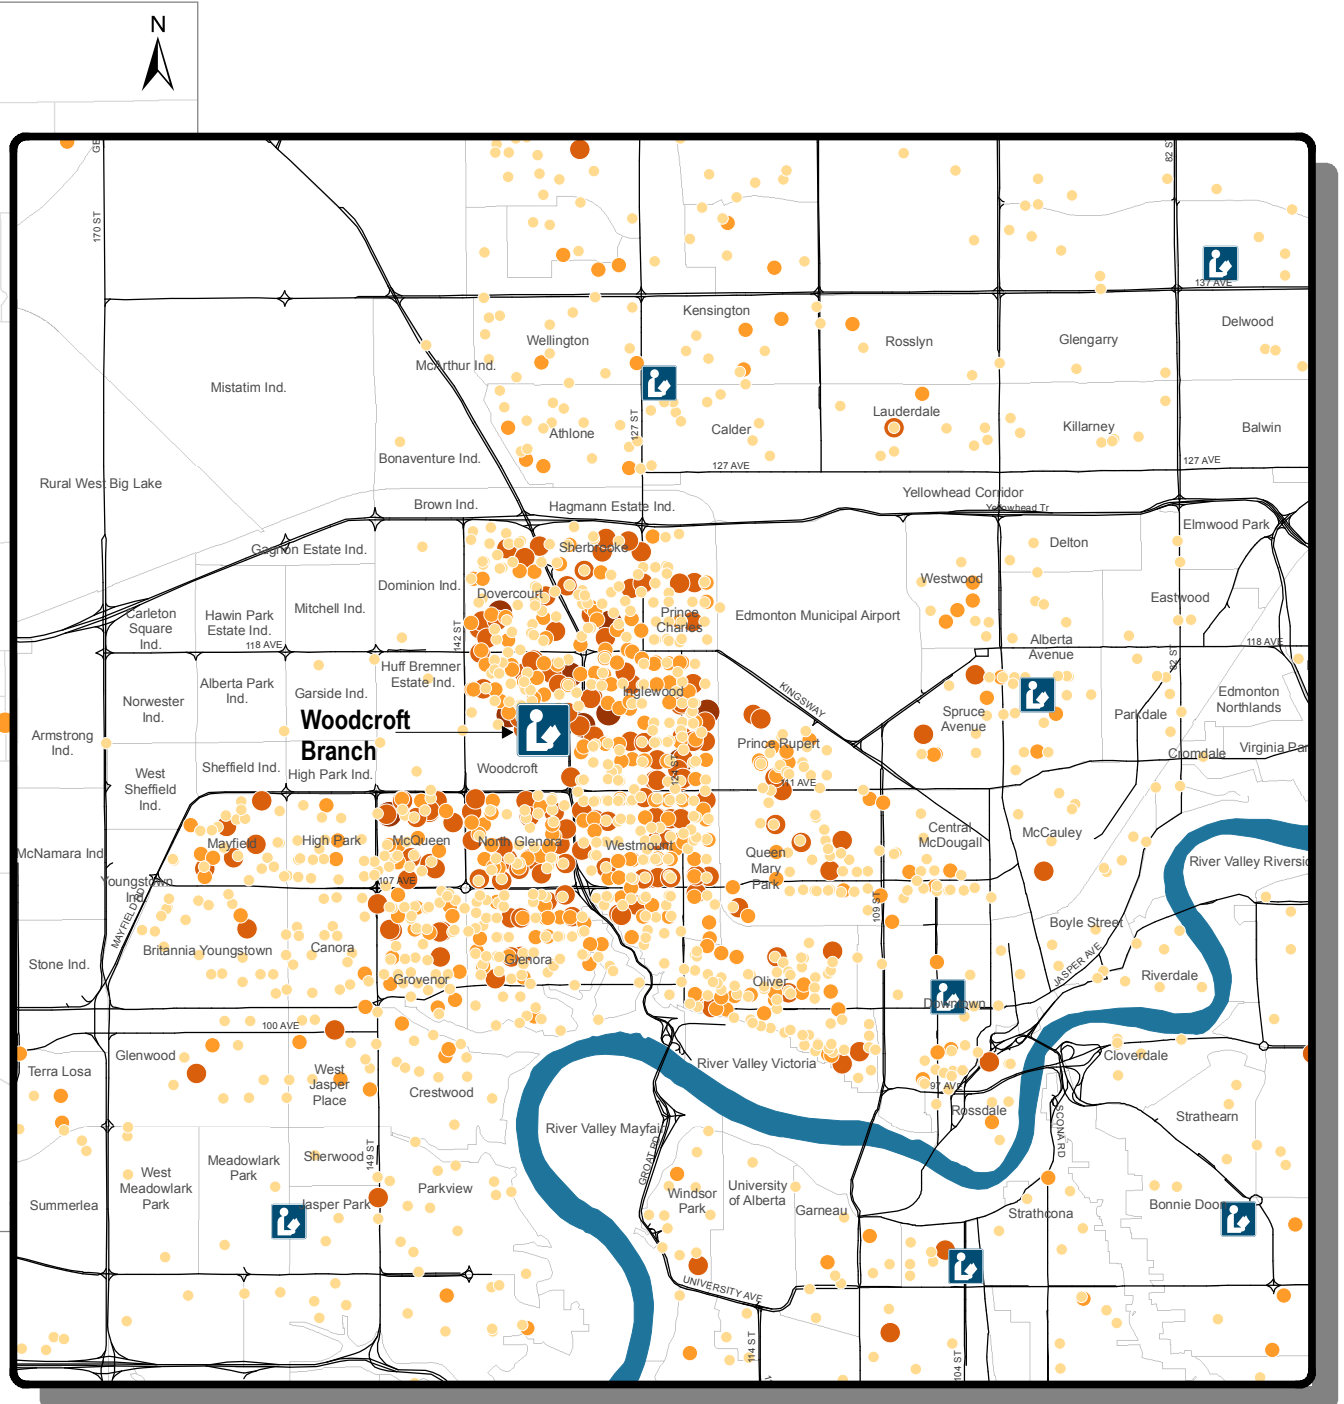

Number of Checkouts Per Postal Code at Woodcroft Library Branch for March 2008

There are 3,870 records for Woodcroft Branch. Of these, 13 records could not be plotted as a result of unmatched postal codes. There are a total of 35,949 Checkouts. Not shown in the map are records with postal codes in Stony Plain, Spruce Grove, Carvel, Morinville, Gibbons, Busby, Alberta Beach, Rivière Qui Barre, Redwater, Millet, Vimy, Clyde and the counties of Strathcona and Parkland.

Data Sources: Edmonton Public Library, 2008; DMTI Spatial Inc, 2007

This map was created for the purposes of collaborative planning. The information presented in the map is accurate to the best of our knowledge using the data available. We accept no liability for the use or misuse of this information.
M.A.P.S. Alberta Capital Region 05/2008