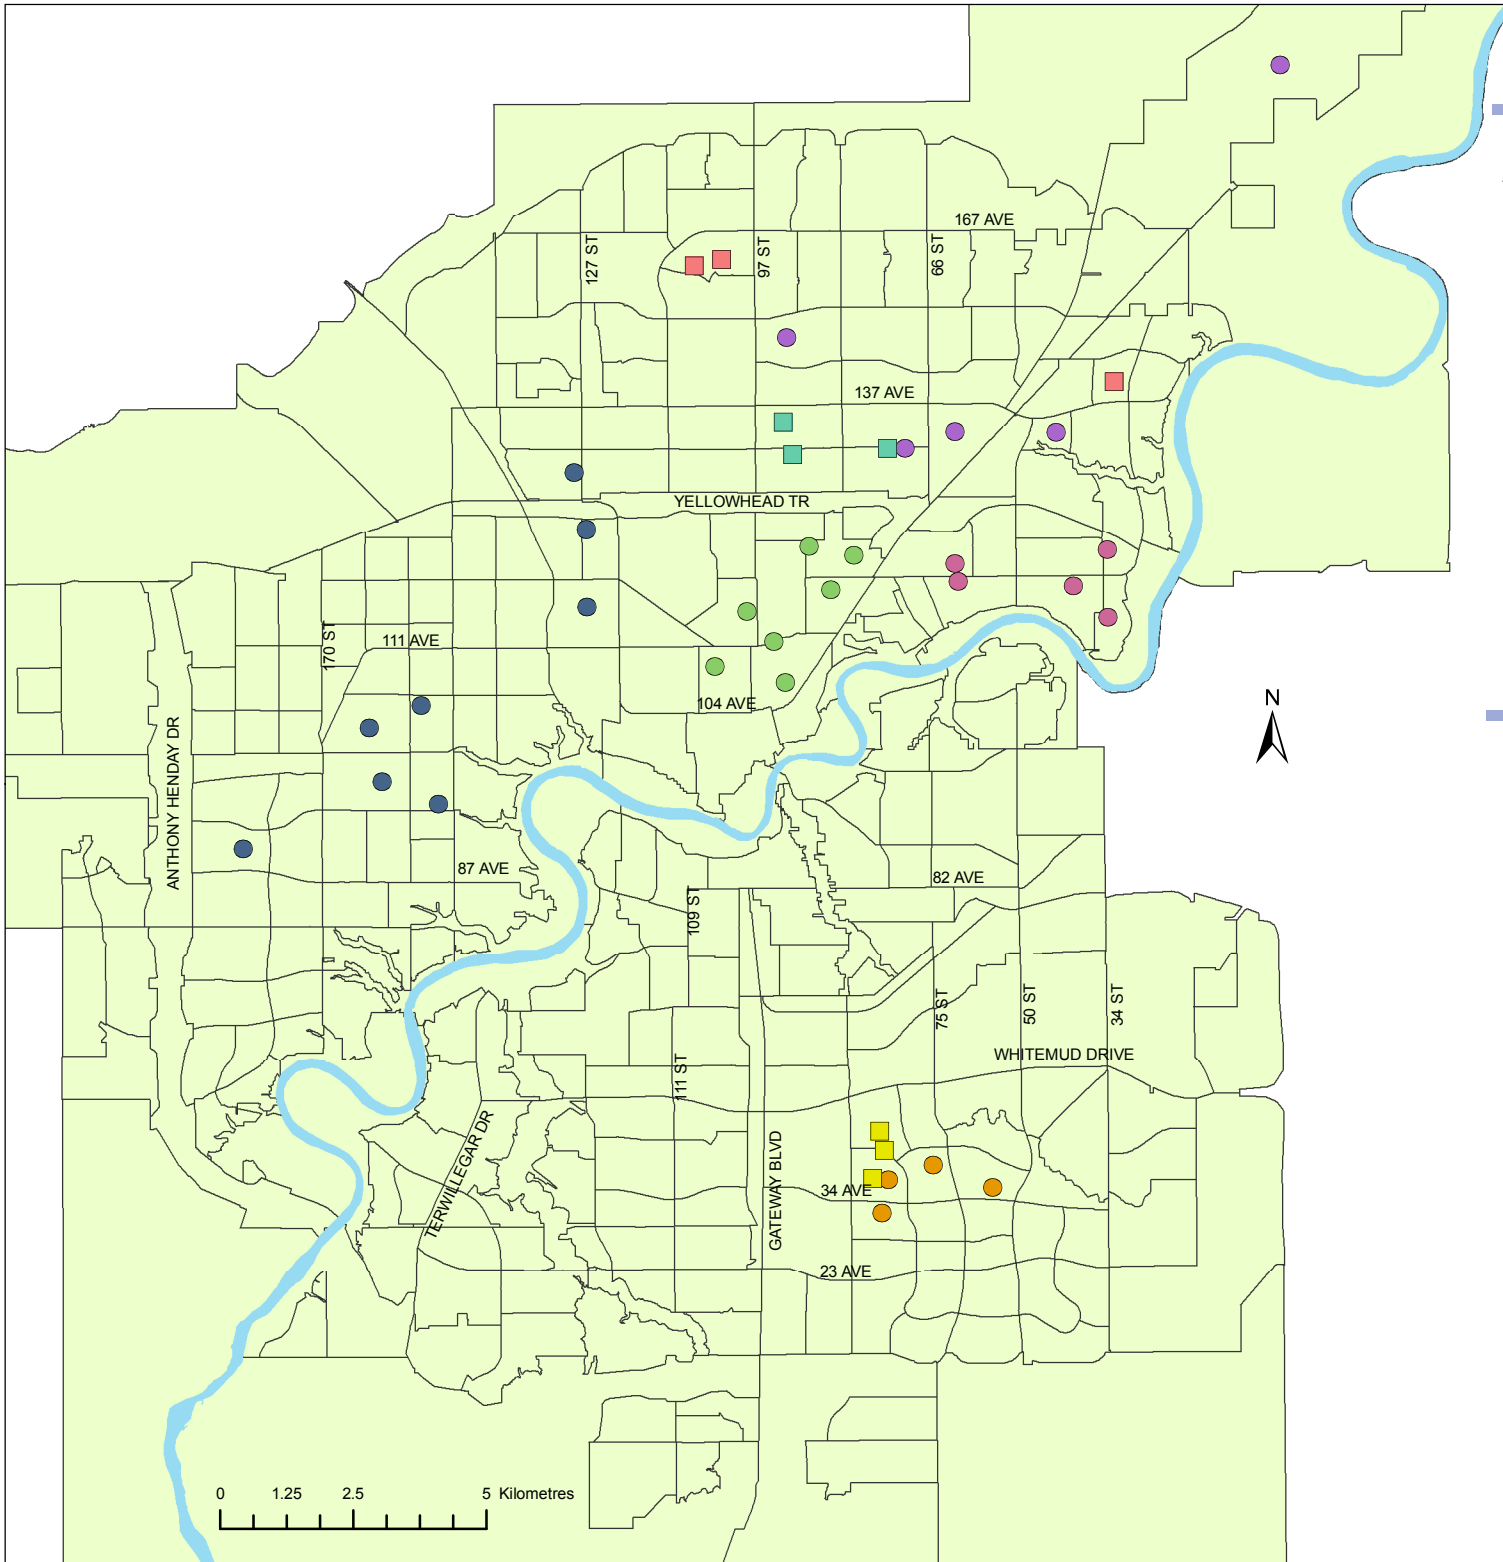

# Alberta Initiative for School Improvement (AISI) and English Language Learner (ELL) School Cluster Groups

## AISI School Cluster Group

- CCEP
- East
- Mill Woods
- North Central
- West

## ELL School Cluster Group

- North Central
- North and East
- South

Data Source: School Cluster Groups:  
 (1) AISI (Alberta Initiative for School Improvement)  
 (2) English Language Learner (ELL)  
 Edmonton Public Schools 2007-08

This map was created for the purposes of collaborative planning. The information presented in the map is accurate to the best of our knowledge using the data available. We accept no liability for the use or misuse of this information.