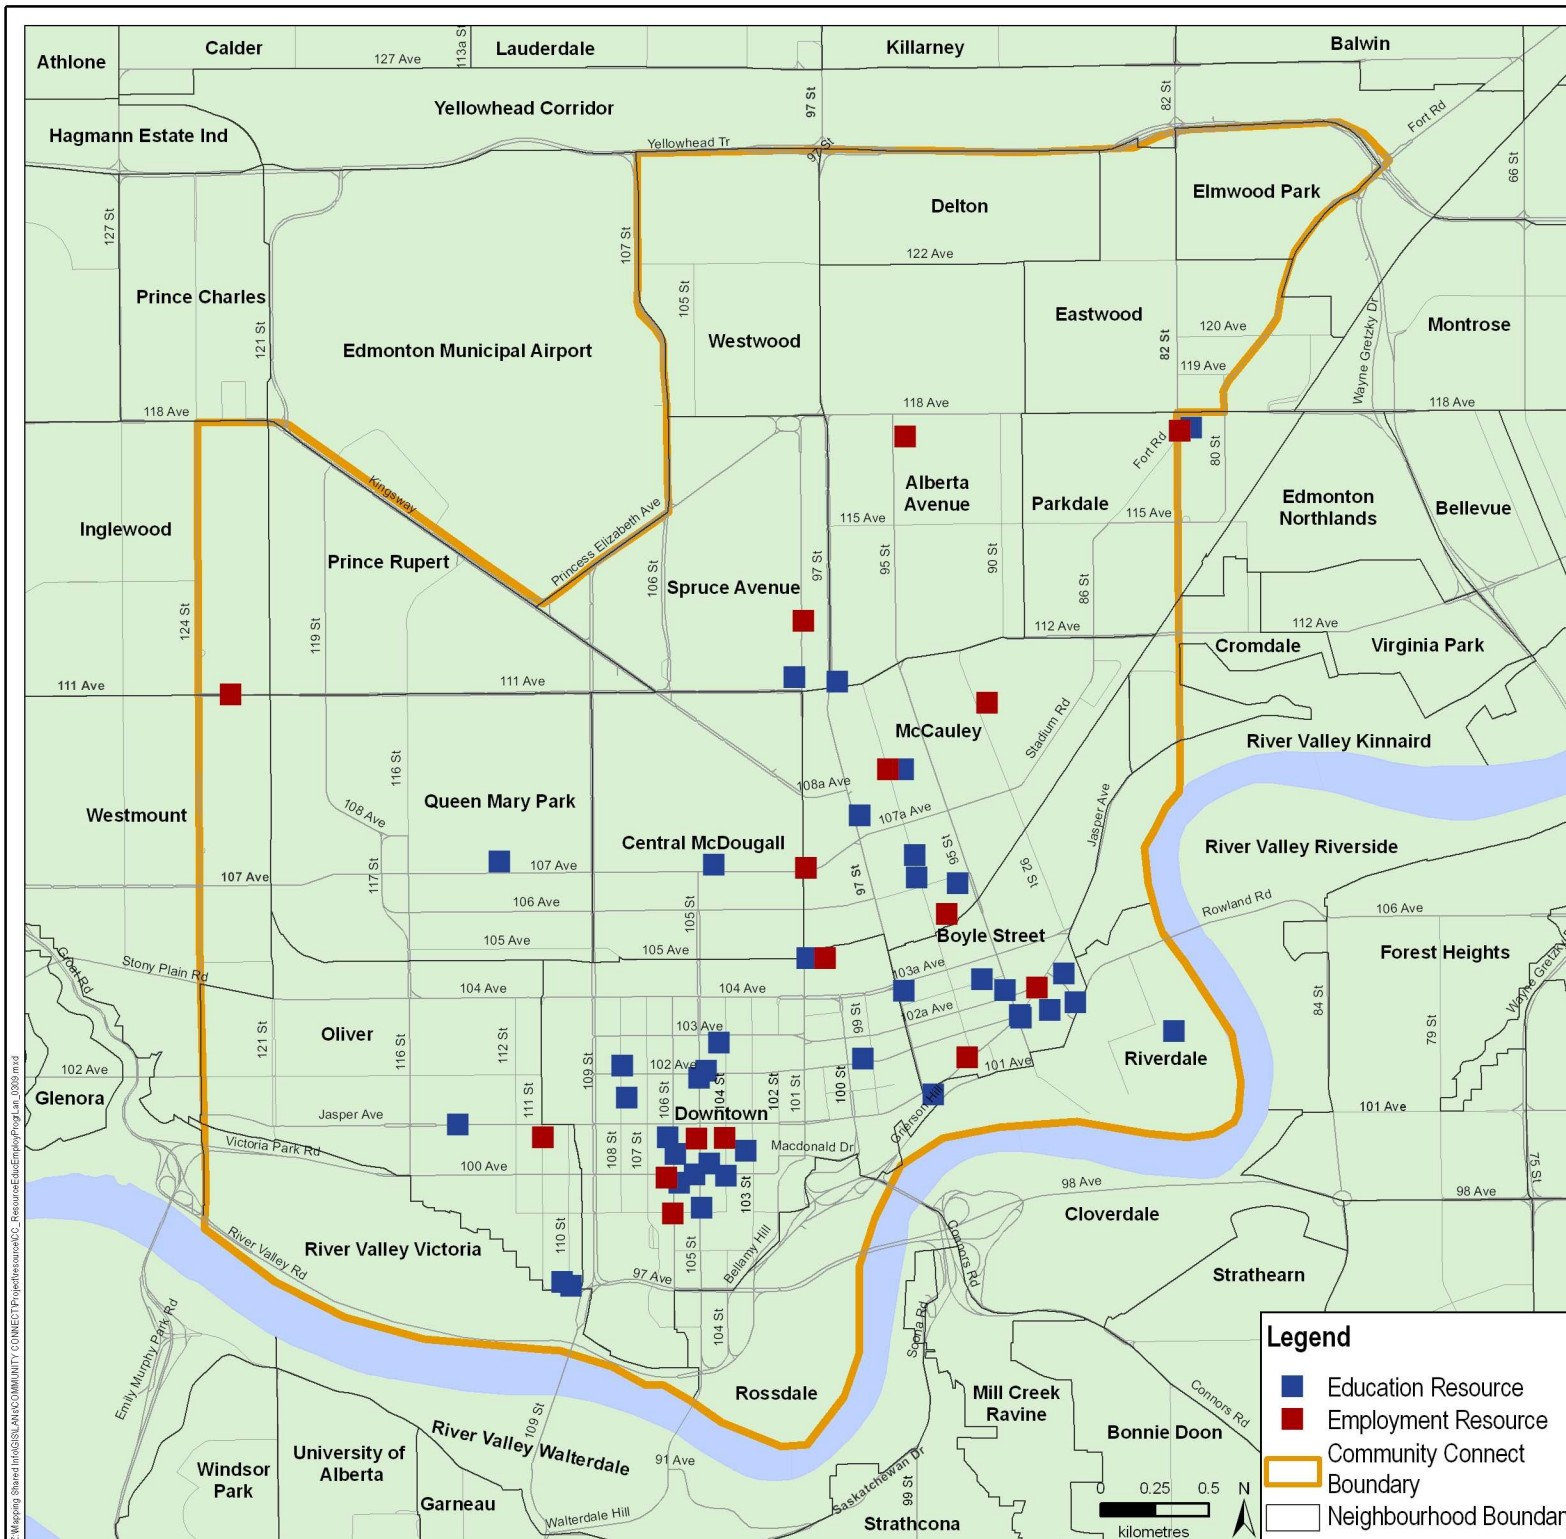

Education and Employment Resources in Community Connect Edmonton

Education and Employment Resource:

1. Art Start
2. Bill Rees YMCA
3. Bissell Centre
4. Boyle Street Community Services
5. Canadian Mental Health Association (CMHA) - Edmonton Region
6. Canadian Native Friendship Centre
7. Canadian Red Cross
8. Catholic Social Services
9. Changing Together
10. Early Headstart
11. E4C Housing Programs
12. Education
13. Edmonton Immigrant Services Association
14. Edmonton John Howard Society
15. Edmonton Mennonite Centre for Newcomers
16. Edmonton's School Lunch Program
17. Elizabeth Fry Society
18. The Family Centre
19. Fresh Start
20. HIV Edmonton
21. Kids in the Hall Bistro
22. Mc Bride Career Group Inc.
23. Métis Nation of Alberta
24. Northern Alberta Alliance on Race Relations
25. Nutrition Snack Program
26. Our Place
27. Salvation Army
28. Trade Winds to Success Training Society
29. Youth Connections (Bredin Institute)

Data Sources: Community Connect, November 2006

This map was created for the purposes of collaborative planning. The information presented in the map is accurate to the best of our knowledge using the data available. We accept no liability for the use or misuse of this information.
M.A.P.S. Alberta Capital Region 03/2009