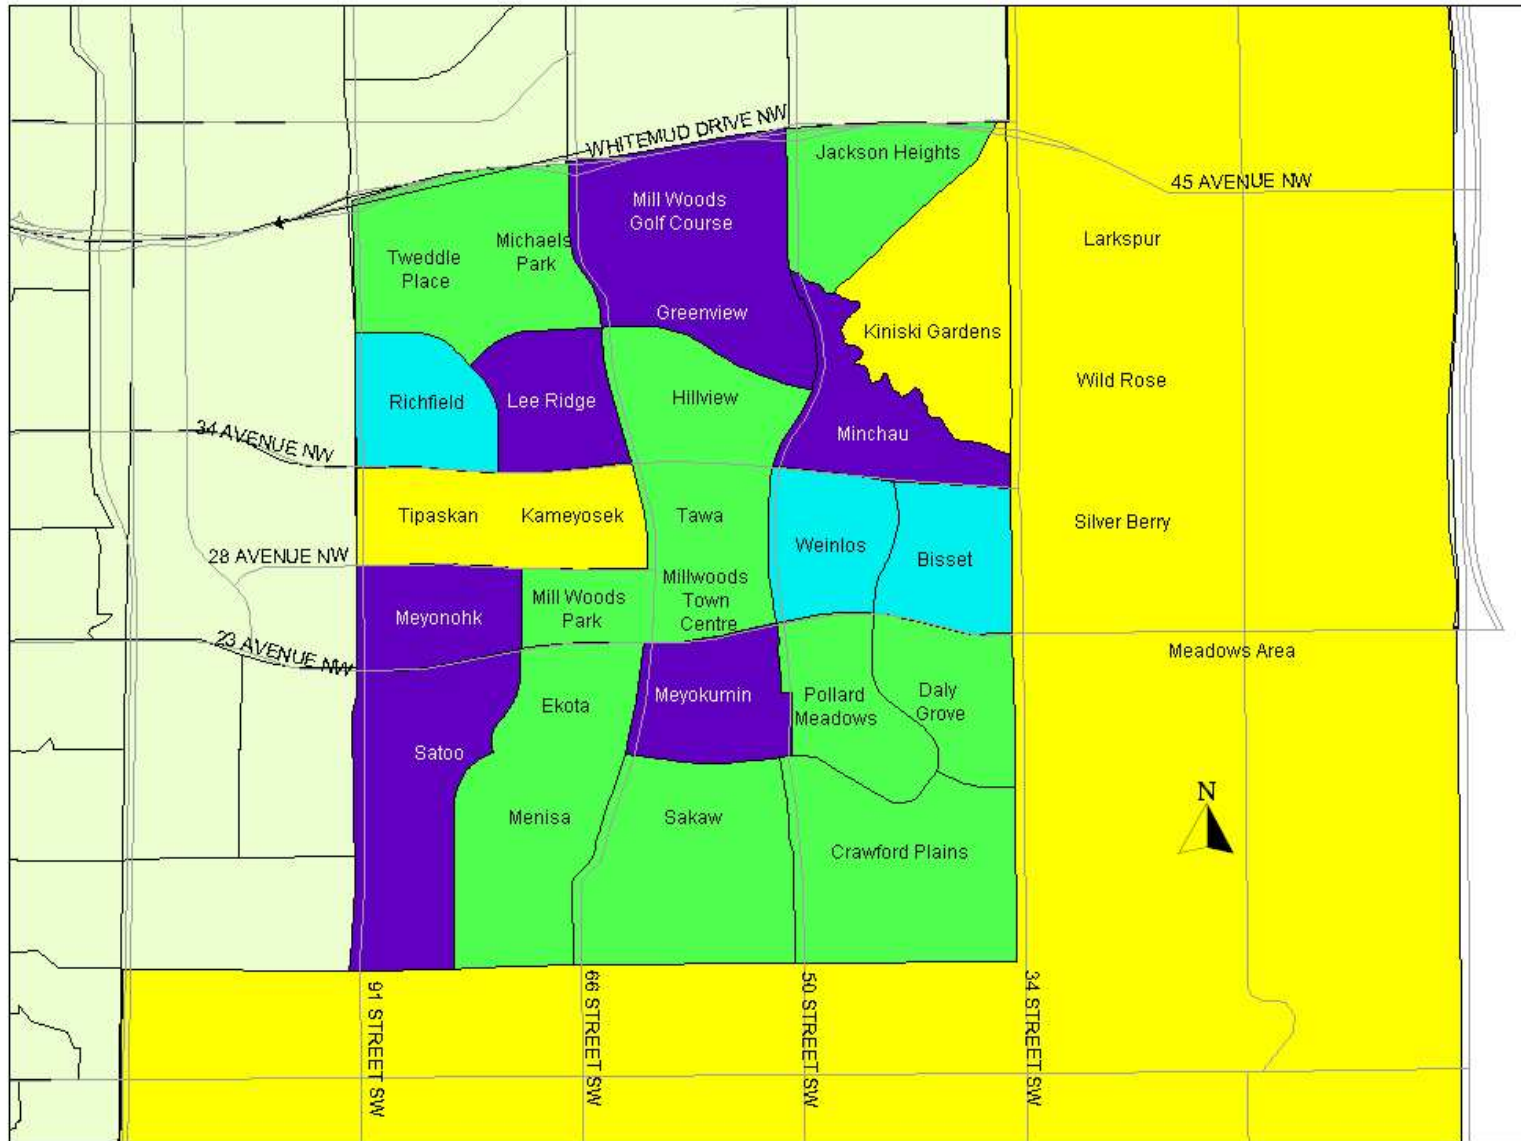

Mill Woods and The Meadows Population 0-4 years old

Data Source: DMTI Spatial Inc.
 Population data is shown by Census Tract (CT).
 Projected 2004 census data.

The information presented in this map is accurate to the best of our knowledge using the data available. We accept no liability for the use or misuse of this information.