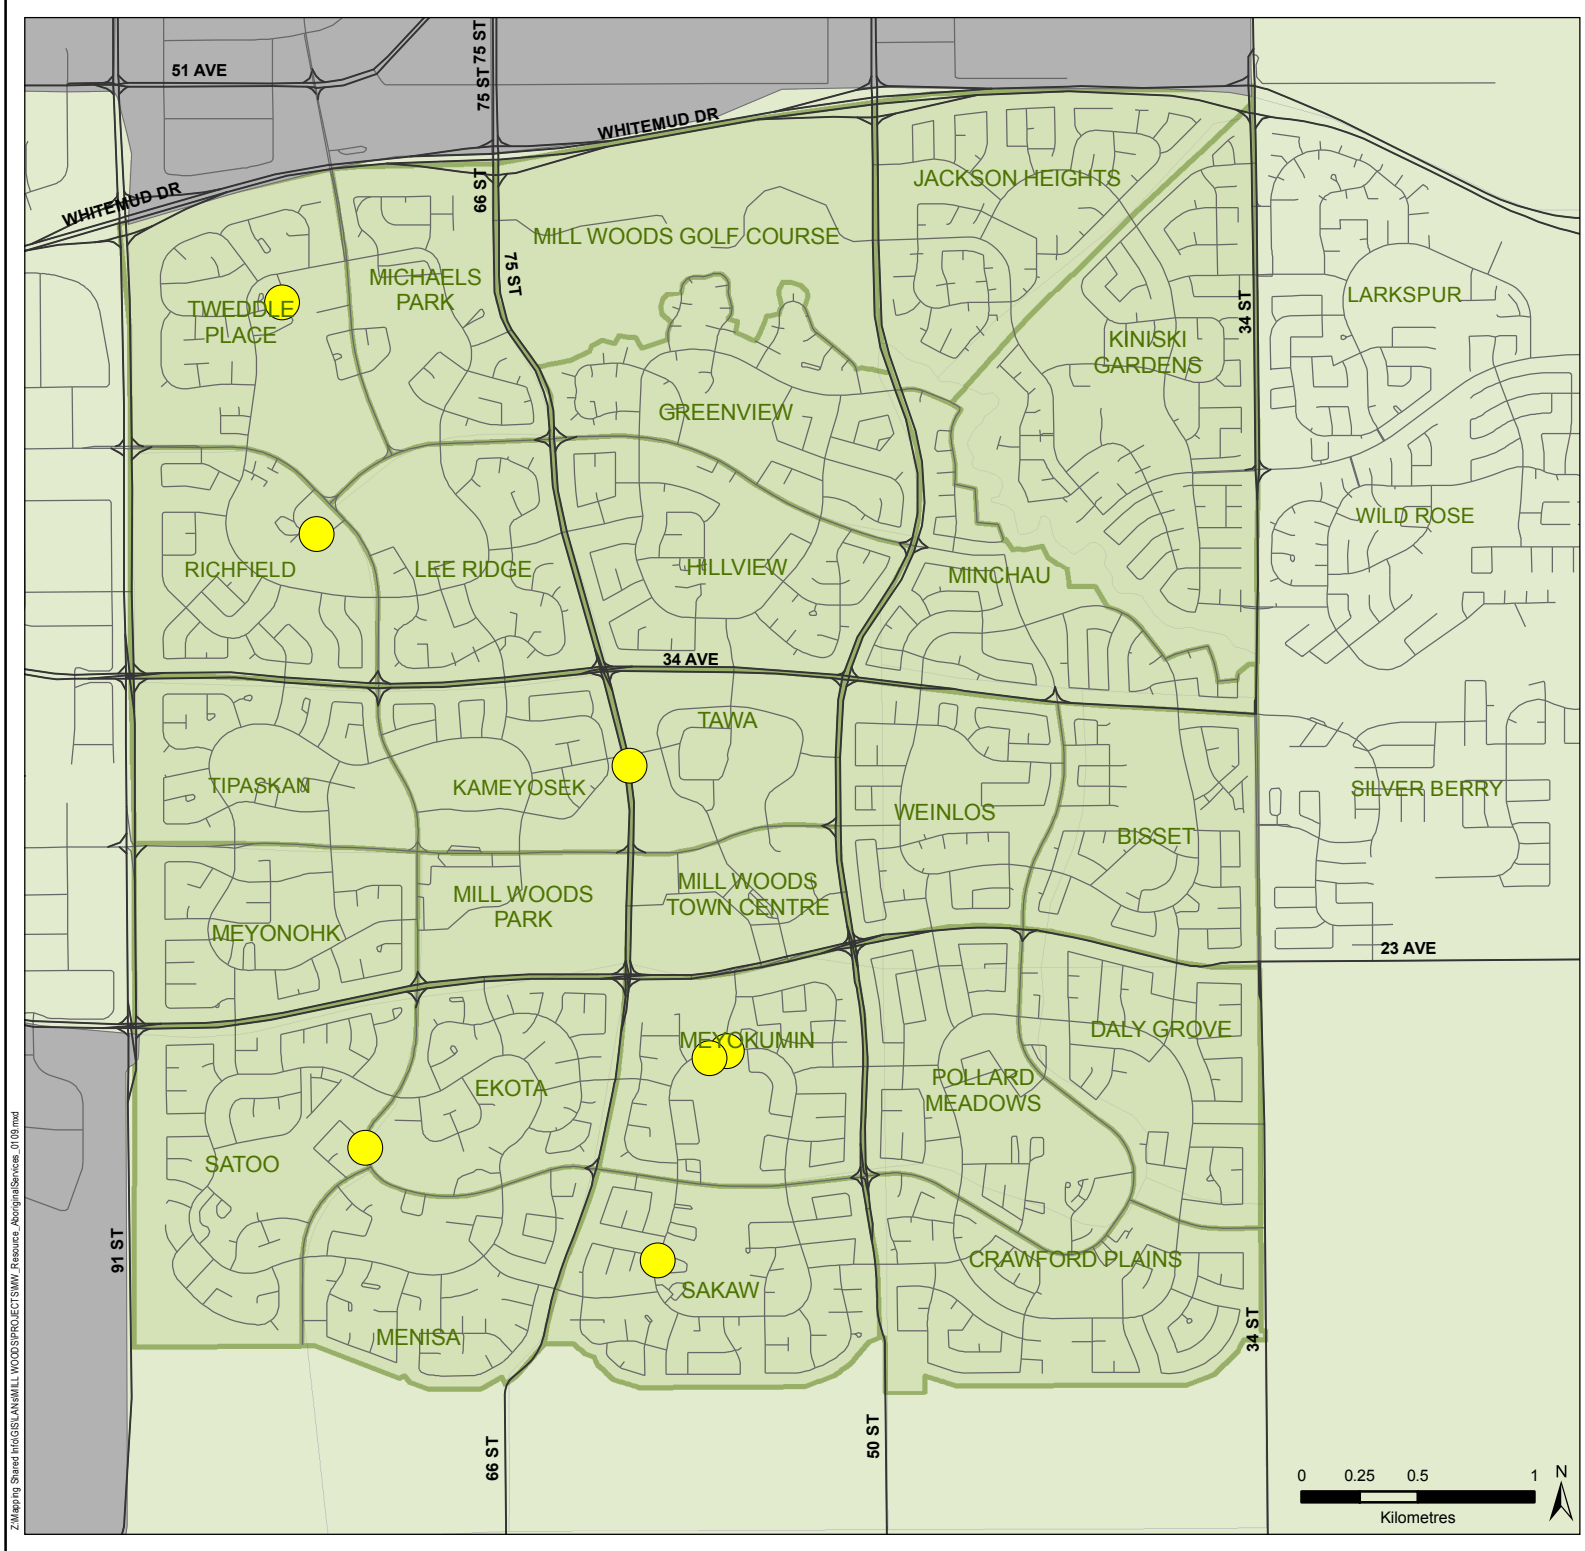

Mill Woods Aboriginal Service Providers

Legend

- Aboriginal Service
- Mill Woods
- Non-residential

Data Source: Mill Woods Resource Directory Of Community Services, Programs & Agencies (Oct 2008).

This map was created for the purposes of collaborative planning. The information presented in the map is accurate to the best of our knowledge using the data available. We accept no liability for the use or misuse of this information.
M.A.P.S. Alberta Capital Region 01/2009