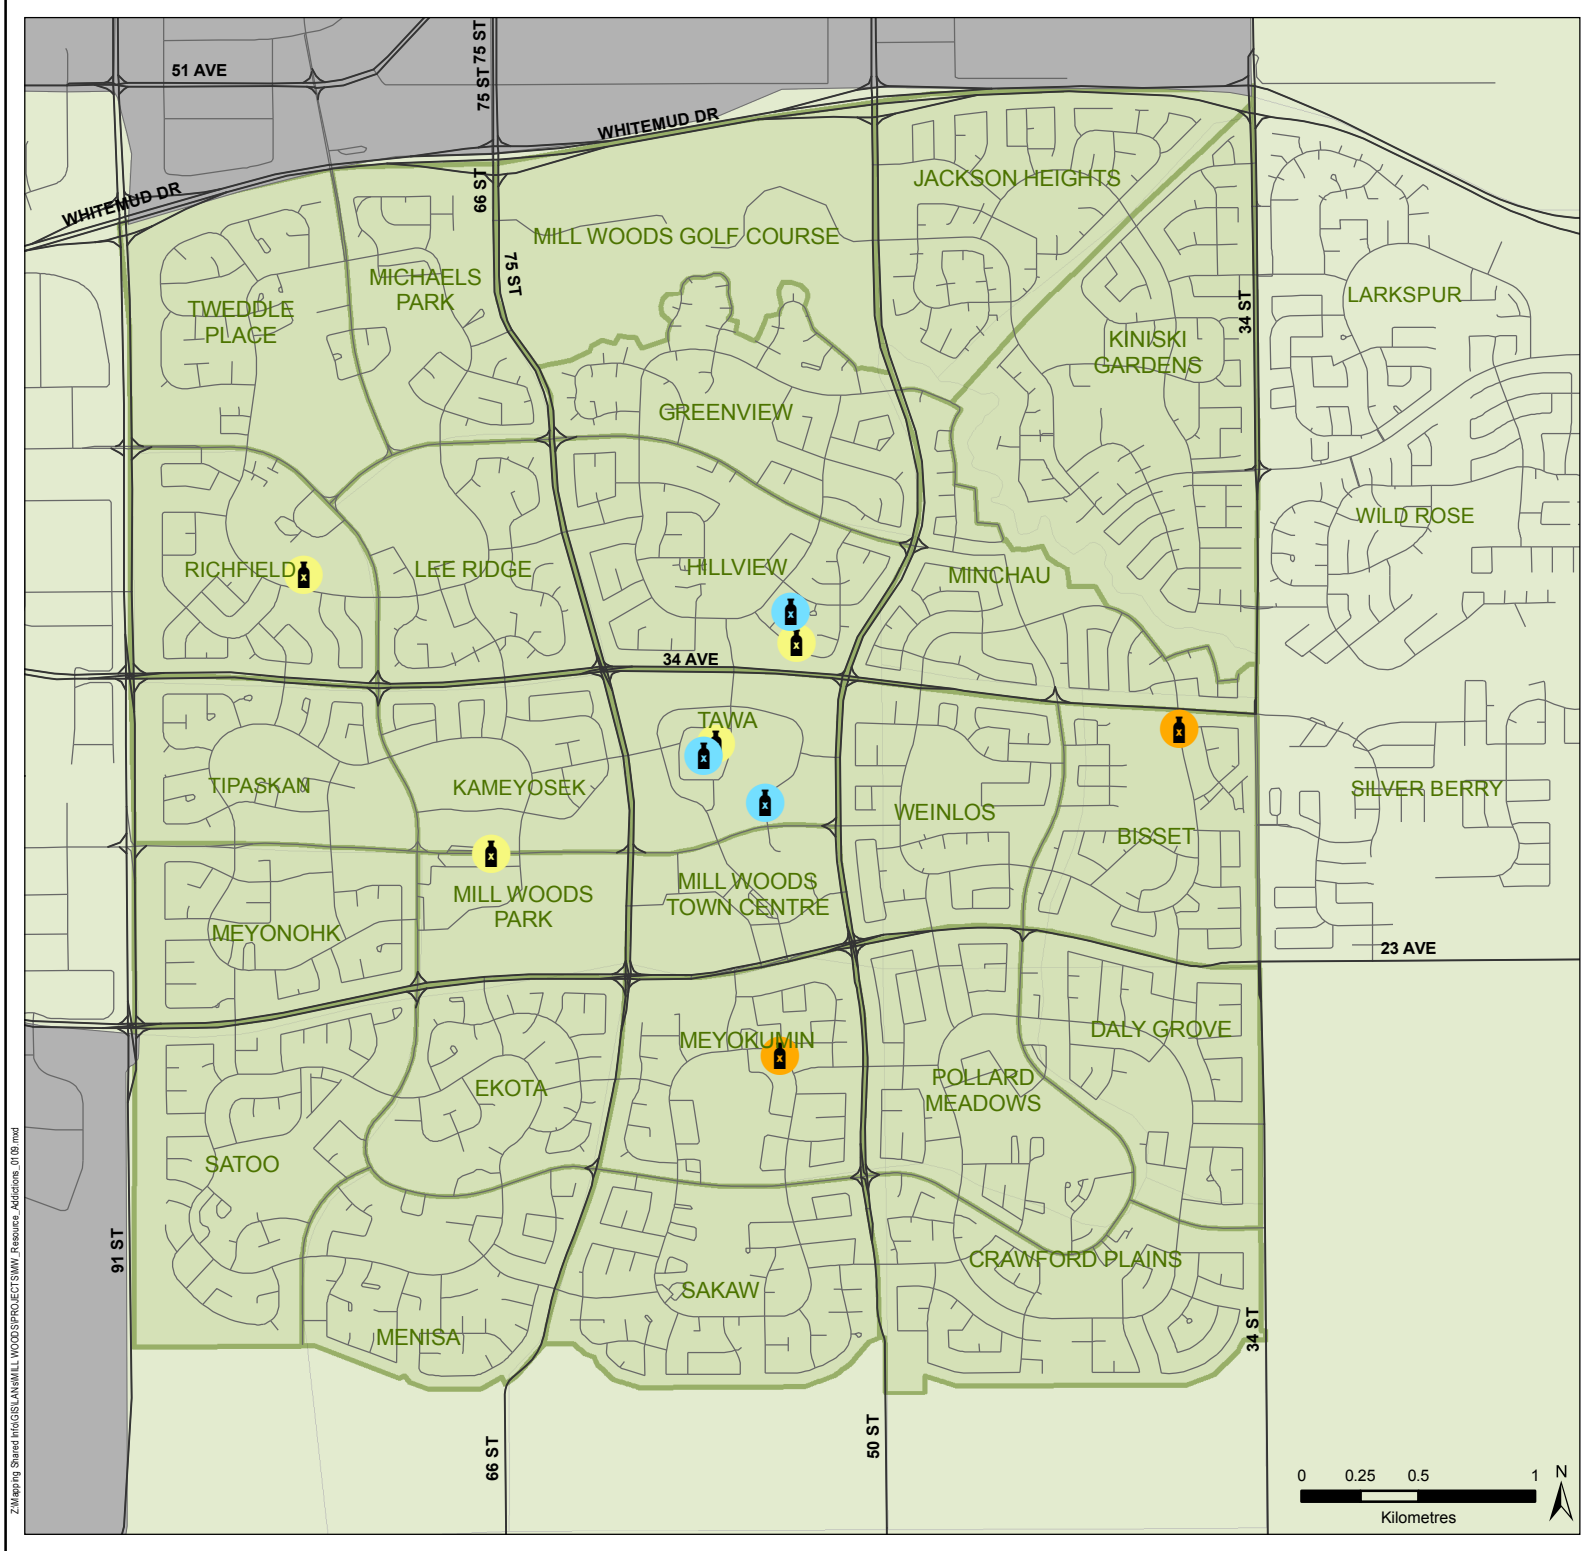

Mill Woods Addictions Support

Legend

-  Al-Anon Program
-  Alcoholics Anonymous
-  Narcotics Anonymous
-  Non-residential
-  Mill Woods

Data Source: Mill Woods Resource Directory Of Community Services, Programs & Agencies (Oct 2008).

This map was created for the purposes of collaborative planning. The information presented in the map is accurate to the best of our knowledge using the data available. We accept no liability for the use or misuse of this information.
M.A.P.S. Alberta Capital Region 01/2009