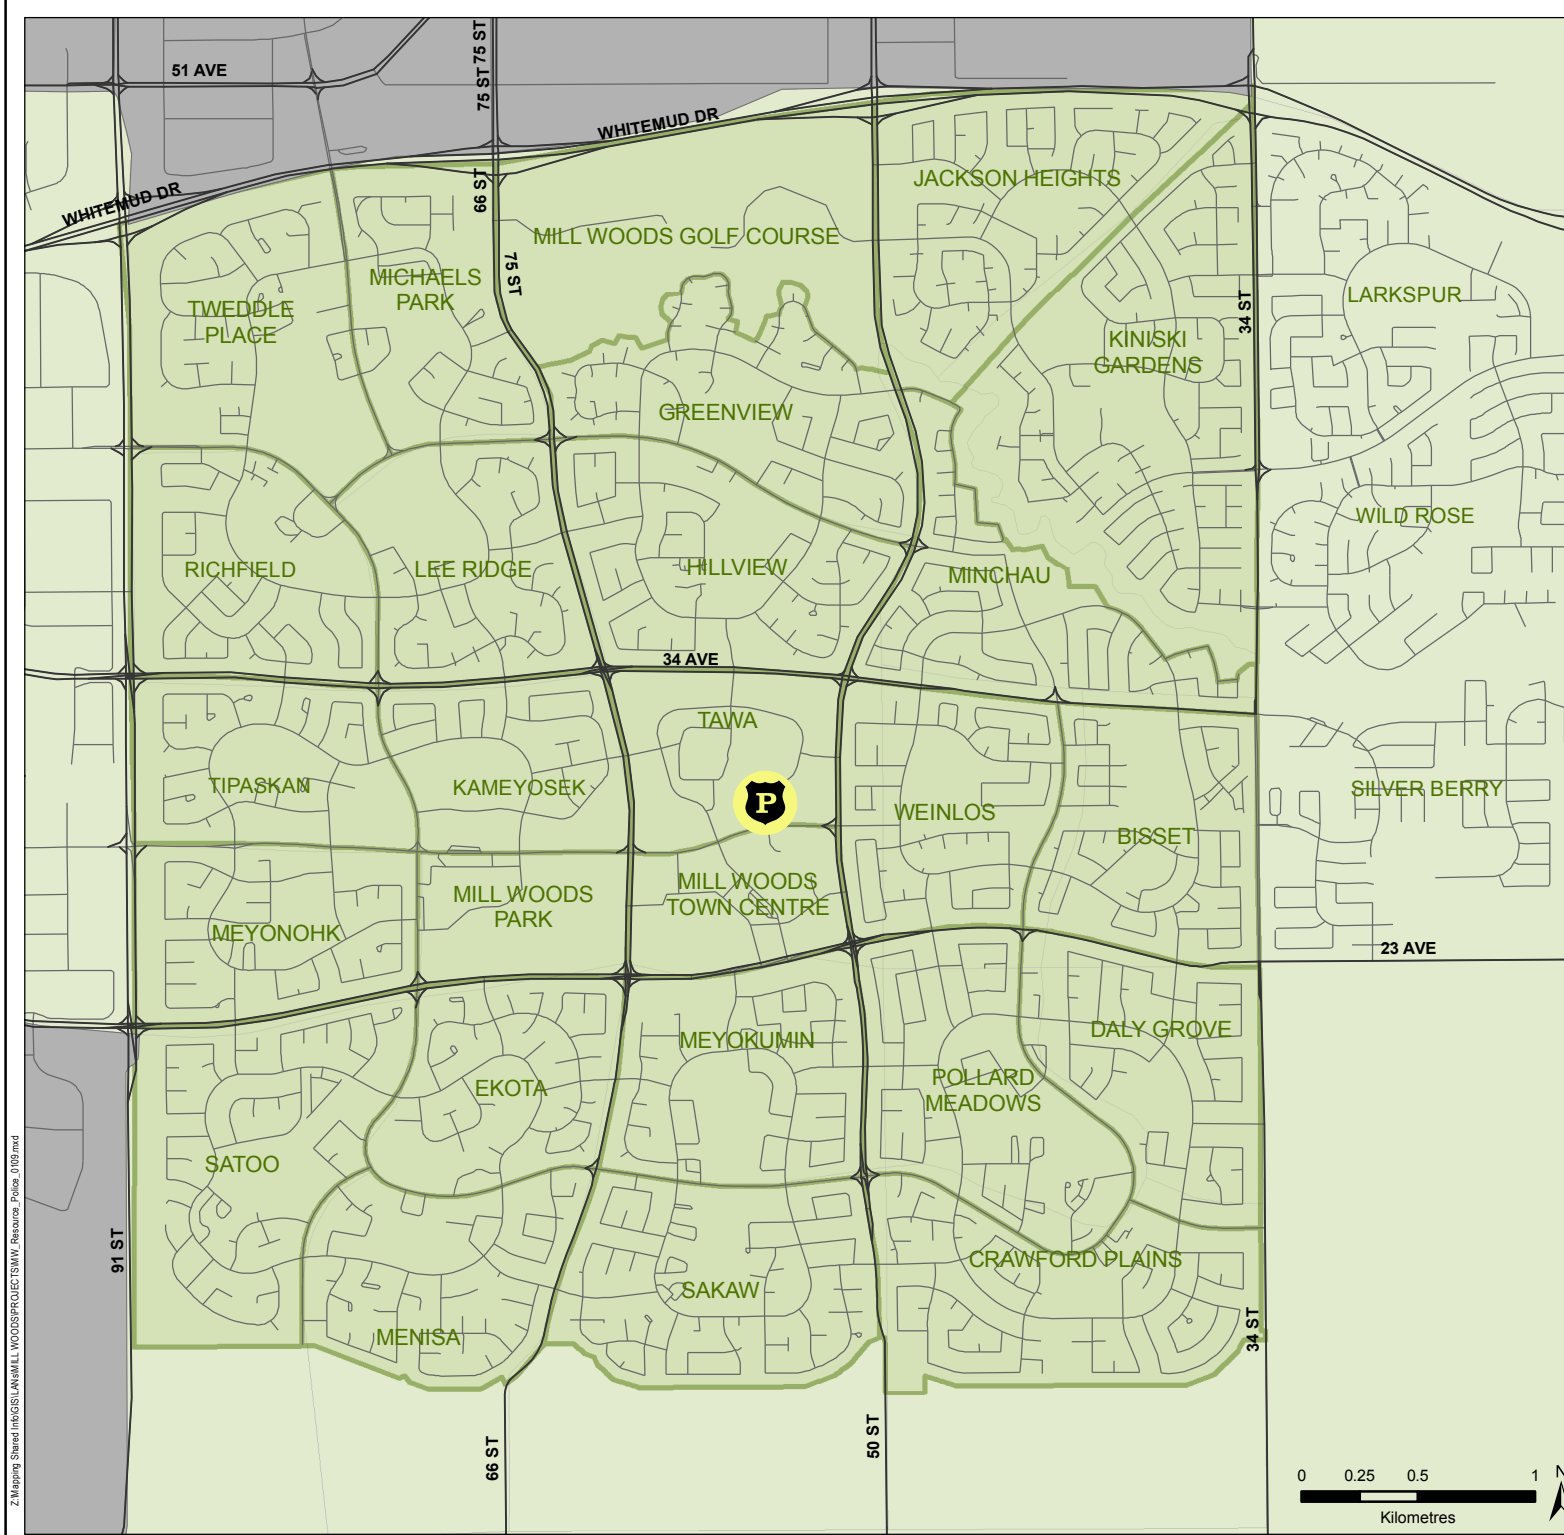

Mill Woods Police and Security

Legend

Police

Non-residential

Mill Woods

Data Source: Mill Woods Resource Directory Of Community Services, Programs & Agencies (Oct 2008).

This map was created for the purposes of collaborative planning. The information presented in the map is accurate to the best of our knowledge using the data available. We accept no liability for the use or misuse of this information.
M.A.P.S. Alberta Capital Region 01/2009