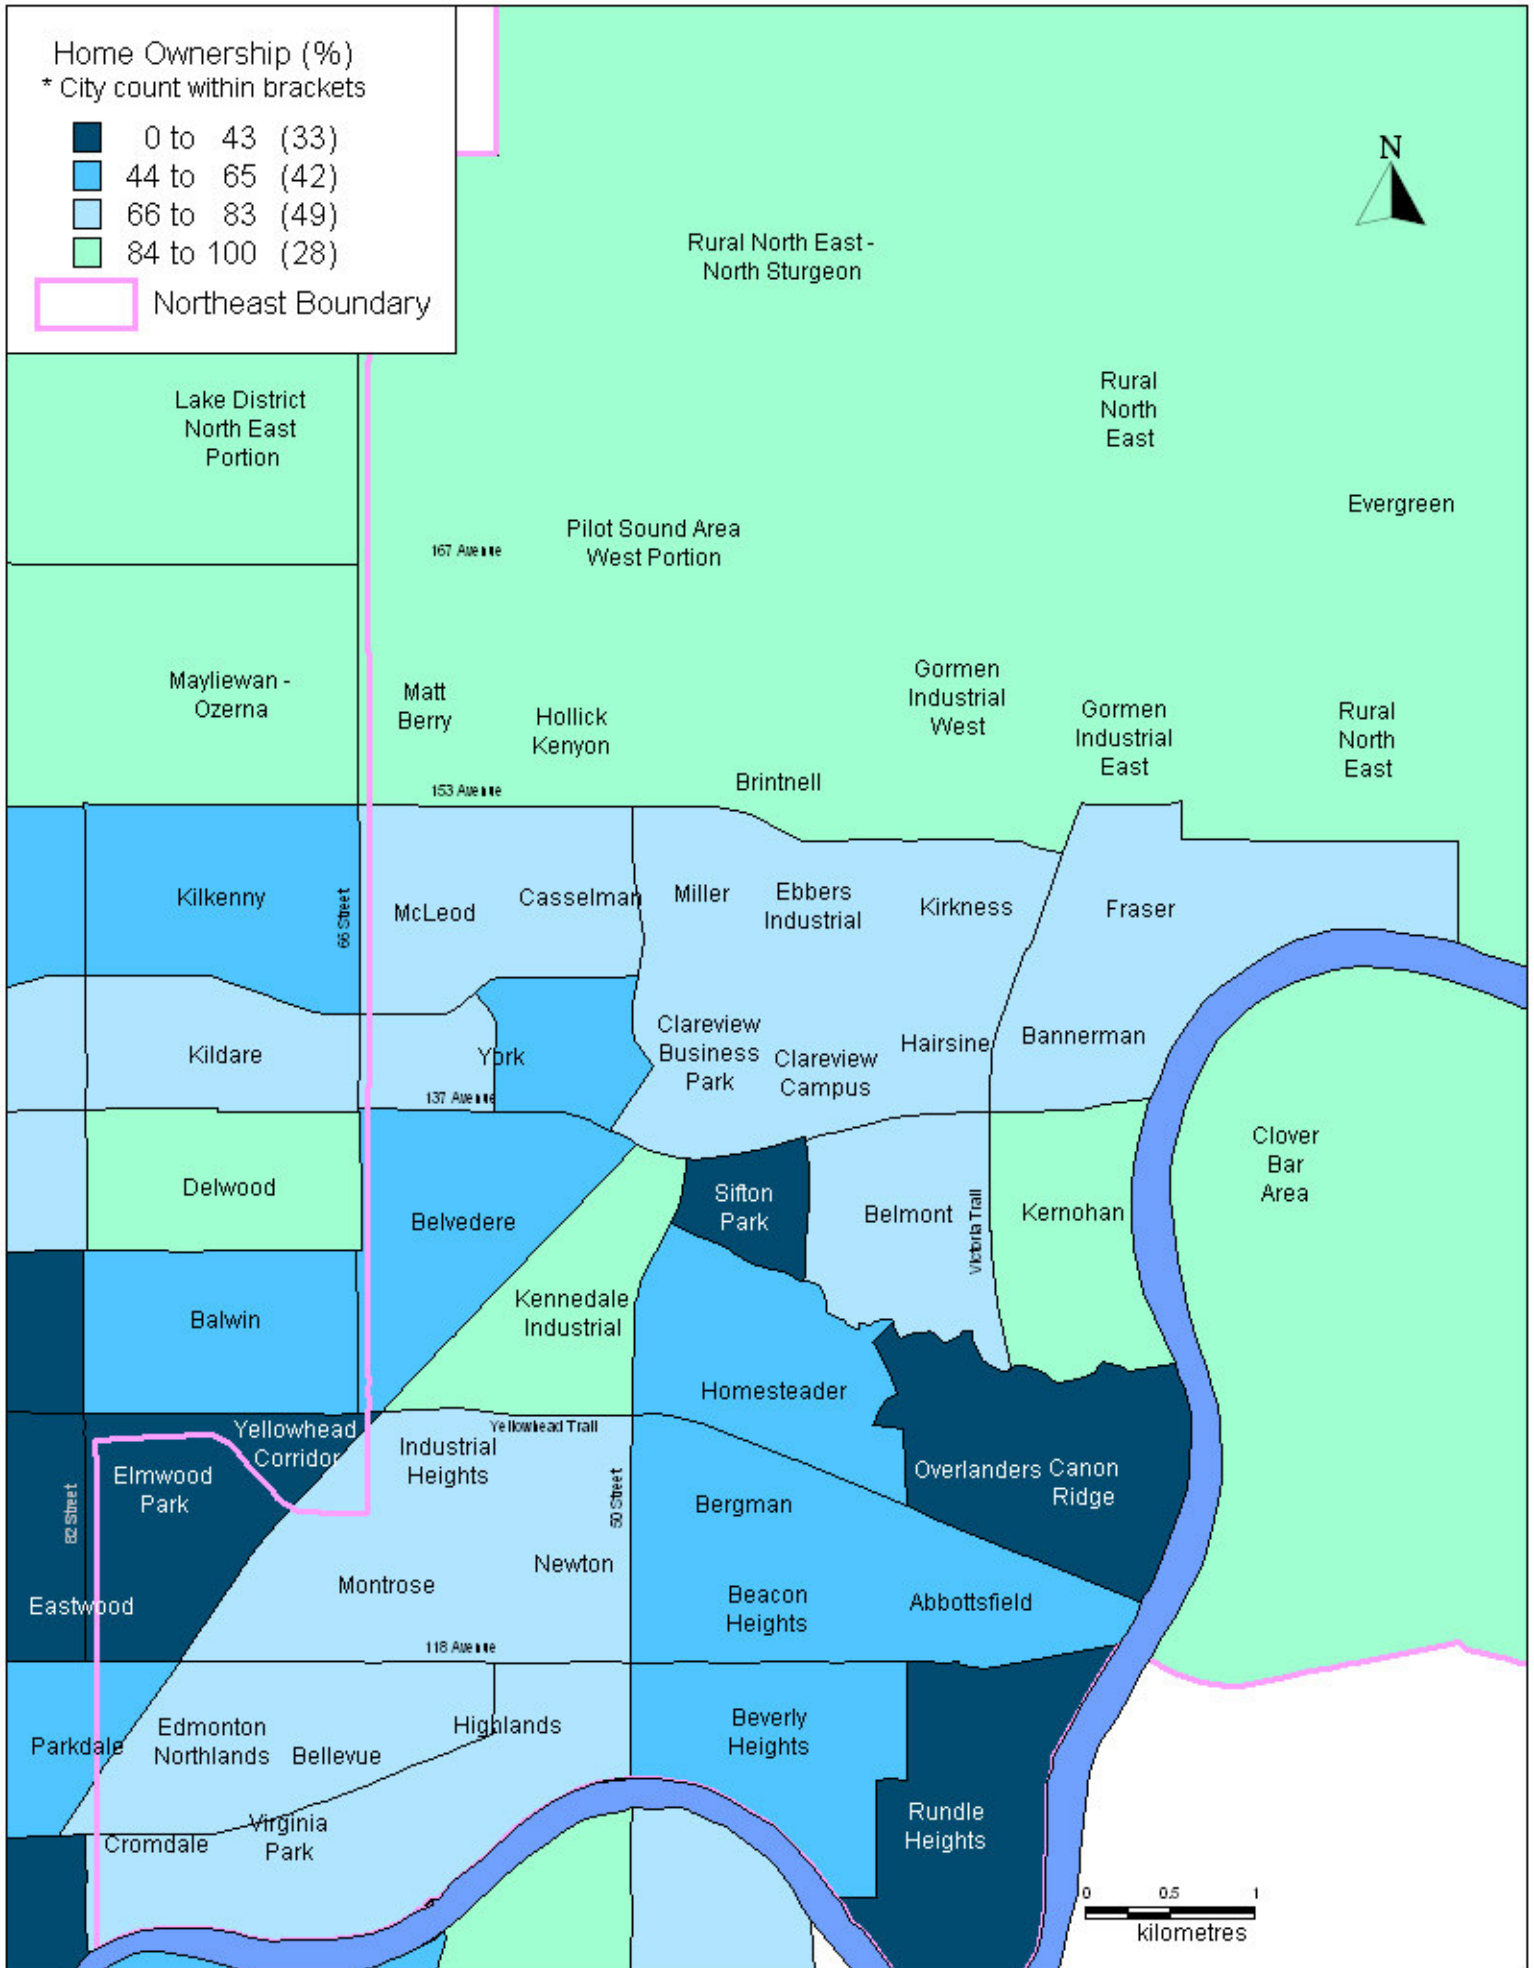

# Northeast Percentage of Home Ownership

This information was created solely for a specific purpose within the Northeast Mapping and Action Team. Its use by anyone or for any other purpose may not be appropriate. It is entirely the responsibility of any other user to determine its suitability and any errors or omissions before using it themselves and/or for any other purpose. The Northeast boundary has been defined by the Northeast Mapping and Action Team.

Data Source: DMTI Spatial Inc.  
Data is shown by Census Tract (CT).  
2004 Projected Census Data.  
Home ownership refers to owned private dwellings.

The information presented in this map is accurate to the best of our knowledge using the data available. We accept no liability for the use or misuse of this information.