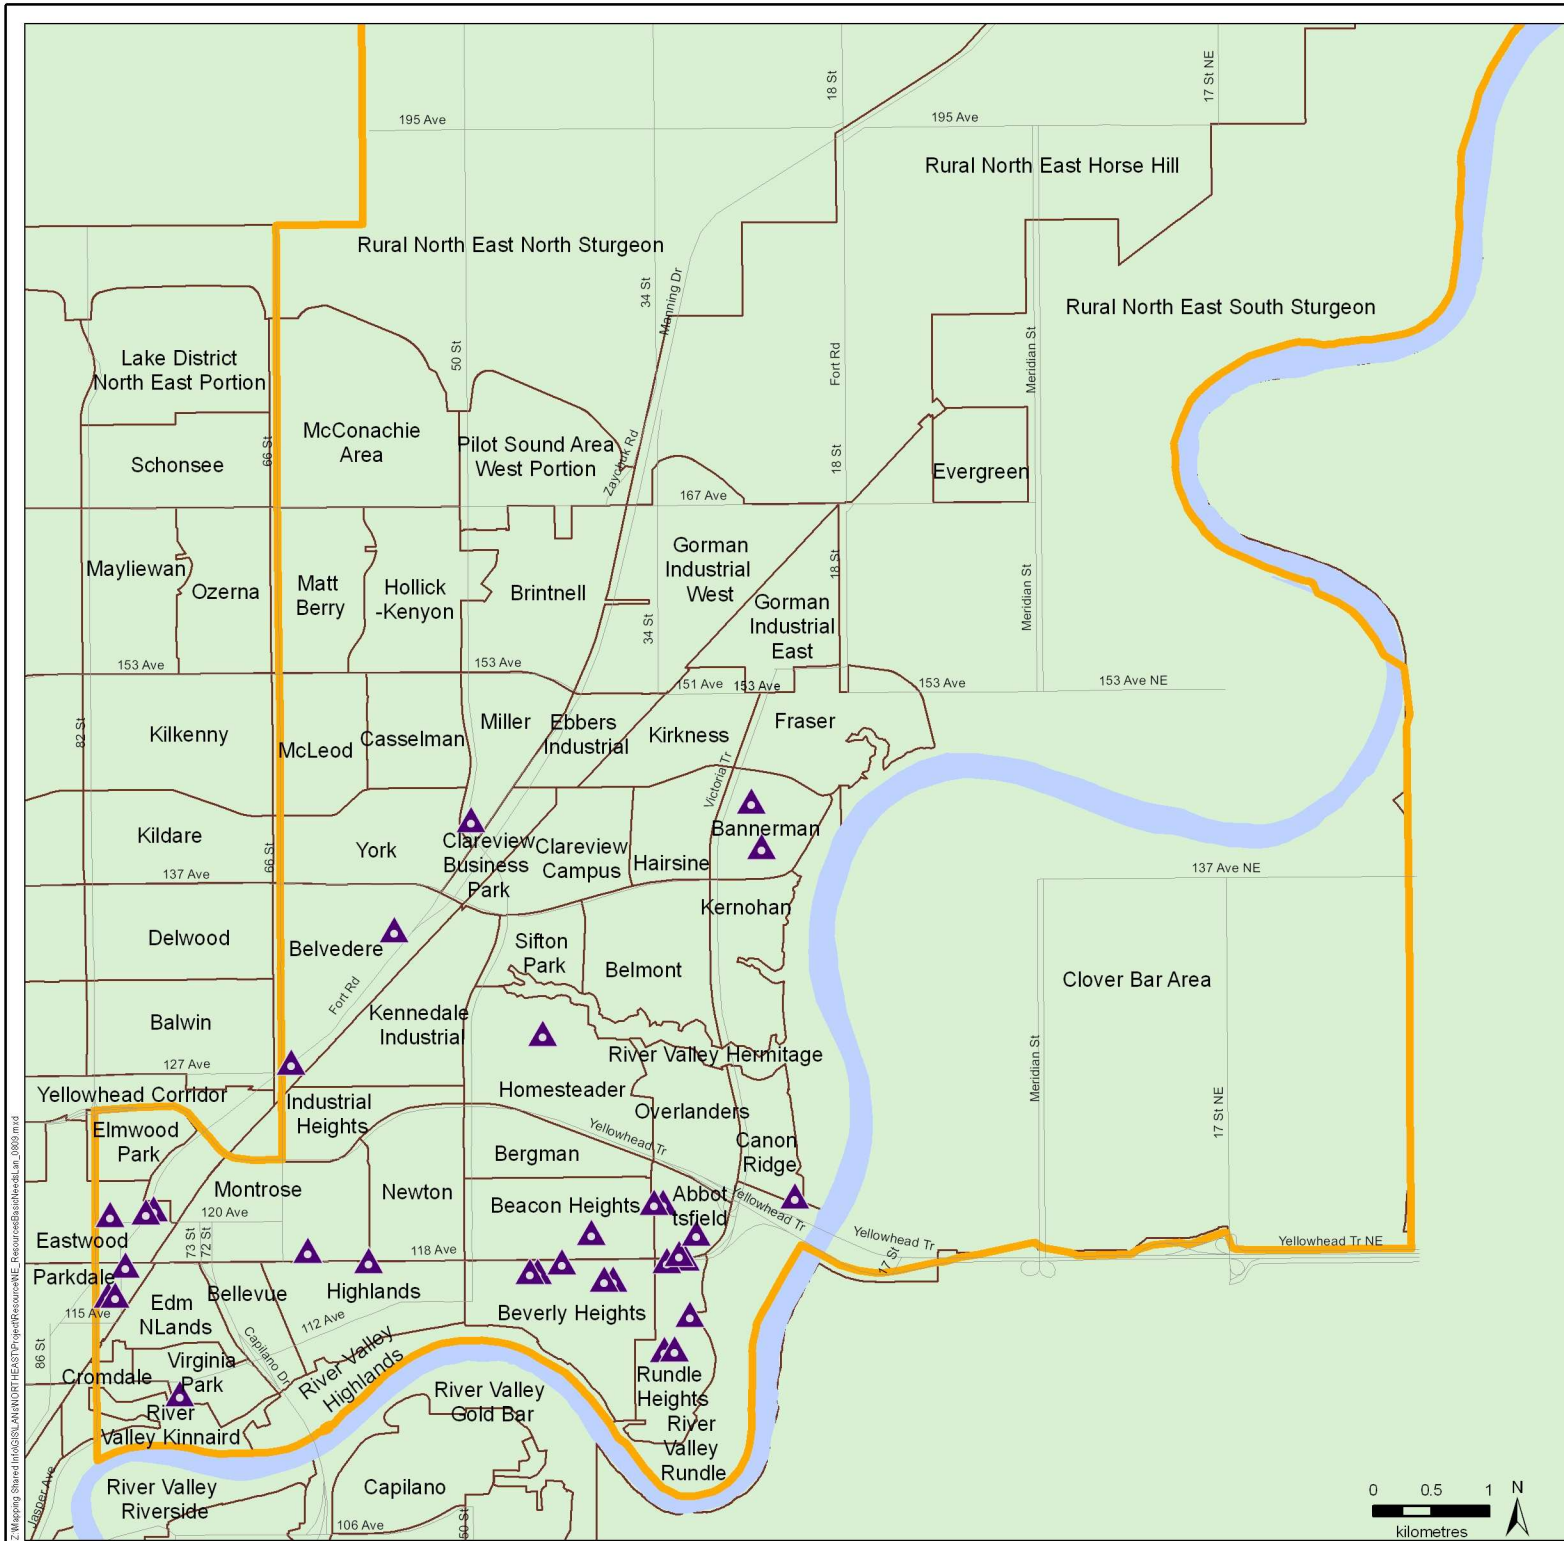

Basic Needs Resources in North East Edmonton

Legend

-  Basic Needs
-  NEMAT Boundary
-  Neighbourhood Boundary

Data Sources: Northeast Edmonton Resource Directory, June 2006.
Basic Needs Resources:
 Meeting basic needs: clothing, food/meals, shelter, income support, collective kitchens, collective gardens, etc.

This map was created for the purposes of collaborative planning. The information presented in the map is accurate to the best of our knowledge using the data available. We accept no liability for the use or misuse of this information.
M.A.P.S. Alberta Capital Region 08/2009