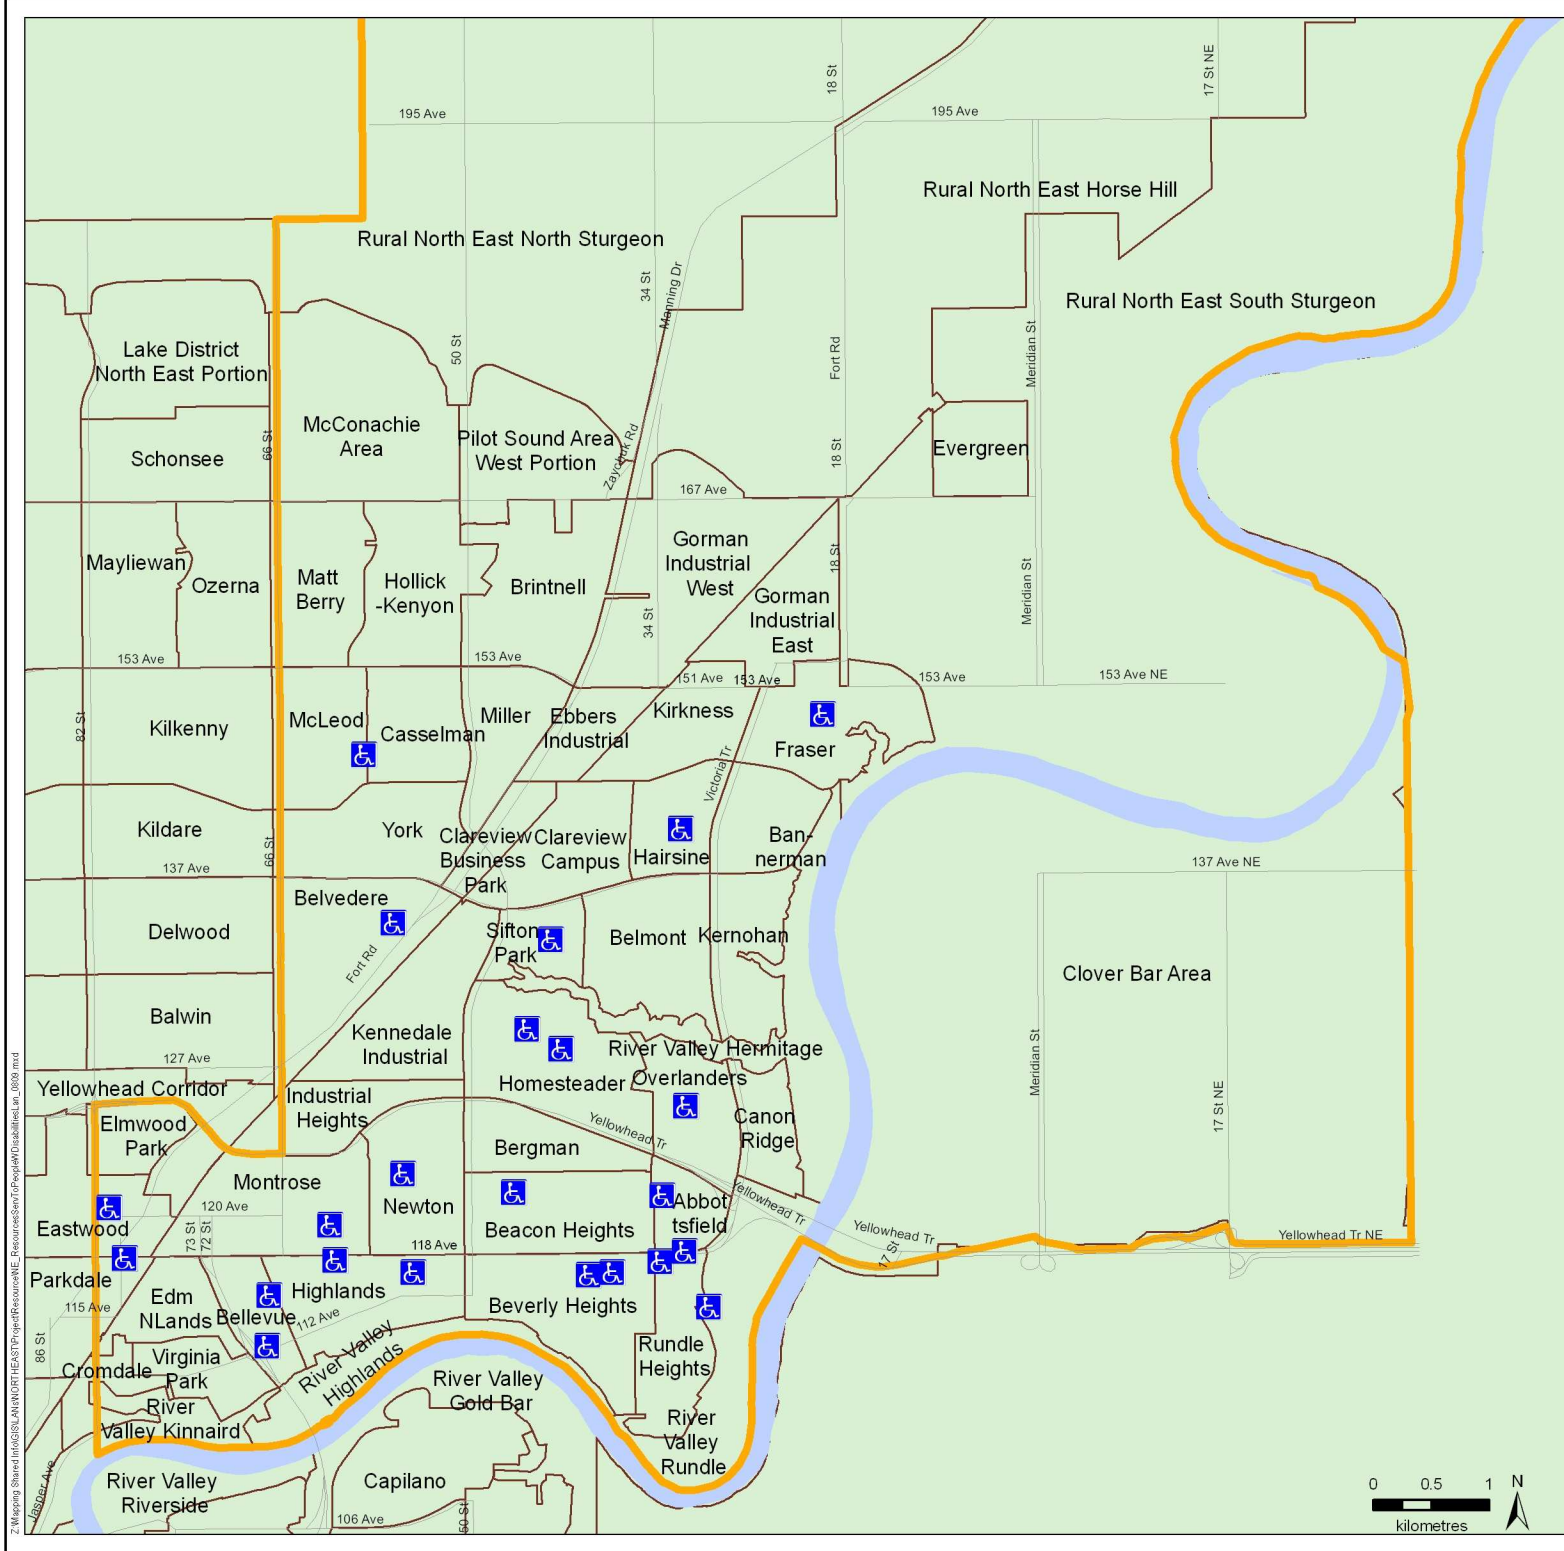

Service to People with Disabilities in North East Edmonton

This map was created for the purposes of collaborative planning. The information presented in the map is accurate to the best of our knowledge using the data available. We accept no liability for the use or misuse of this information.
M.A.P.S. Alberta Capital Region 08/2009