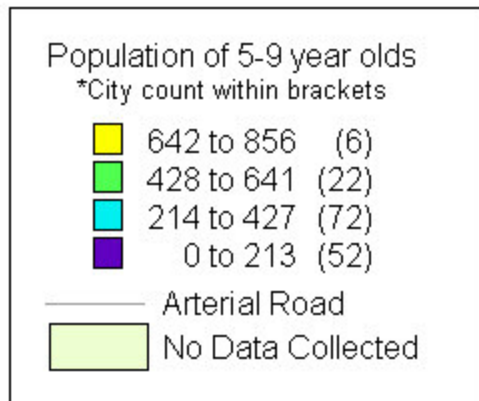

North Central Edmonton 2004 Population of 5-9 year olds

Data Source: DMTI Spatial Inc.
 Population is shown by Census Tract (CT). Categories created from city wide data.
 Projected 2004 census data.

The information presented in this map is accurate to the best of our knowledge using the data available. We accept no liability for the use or misuse of this information.