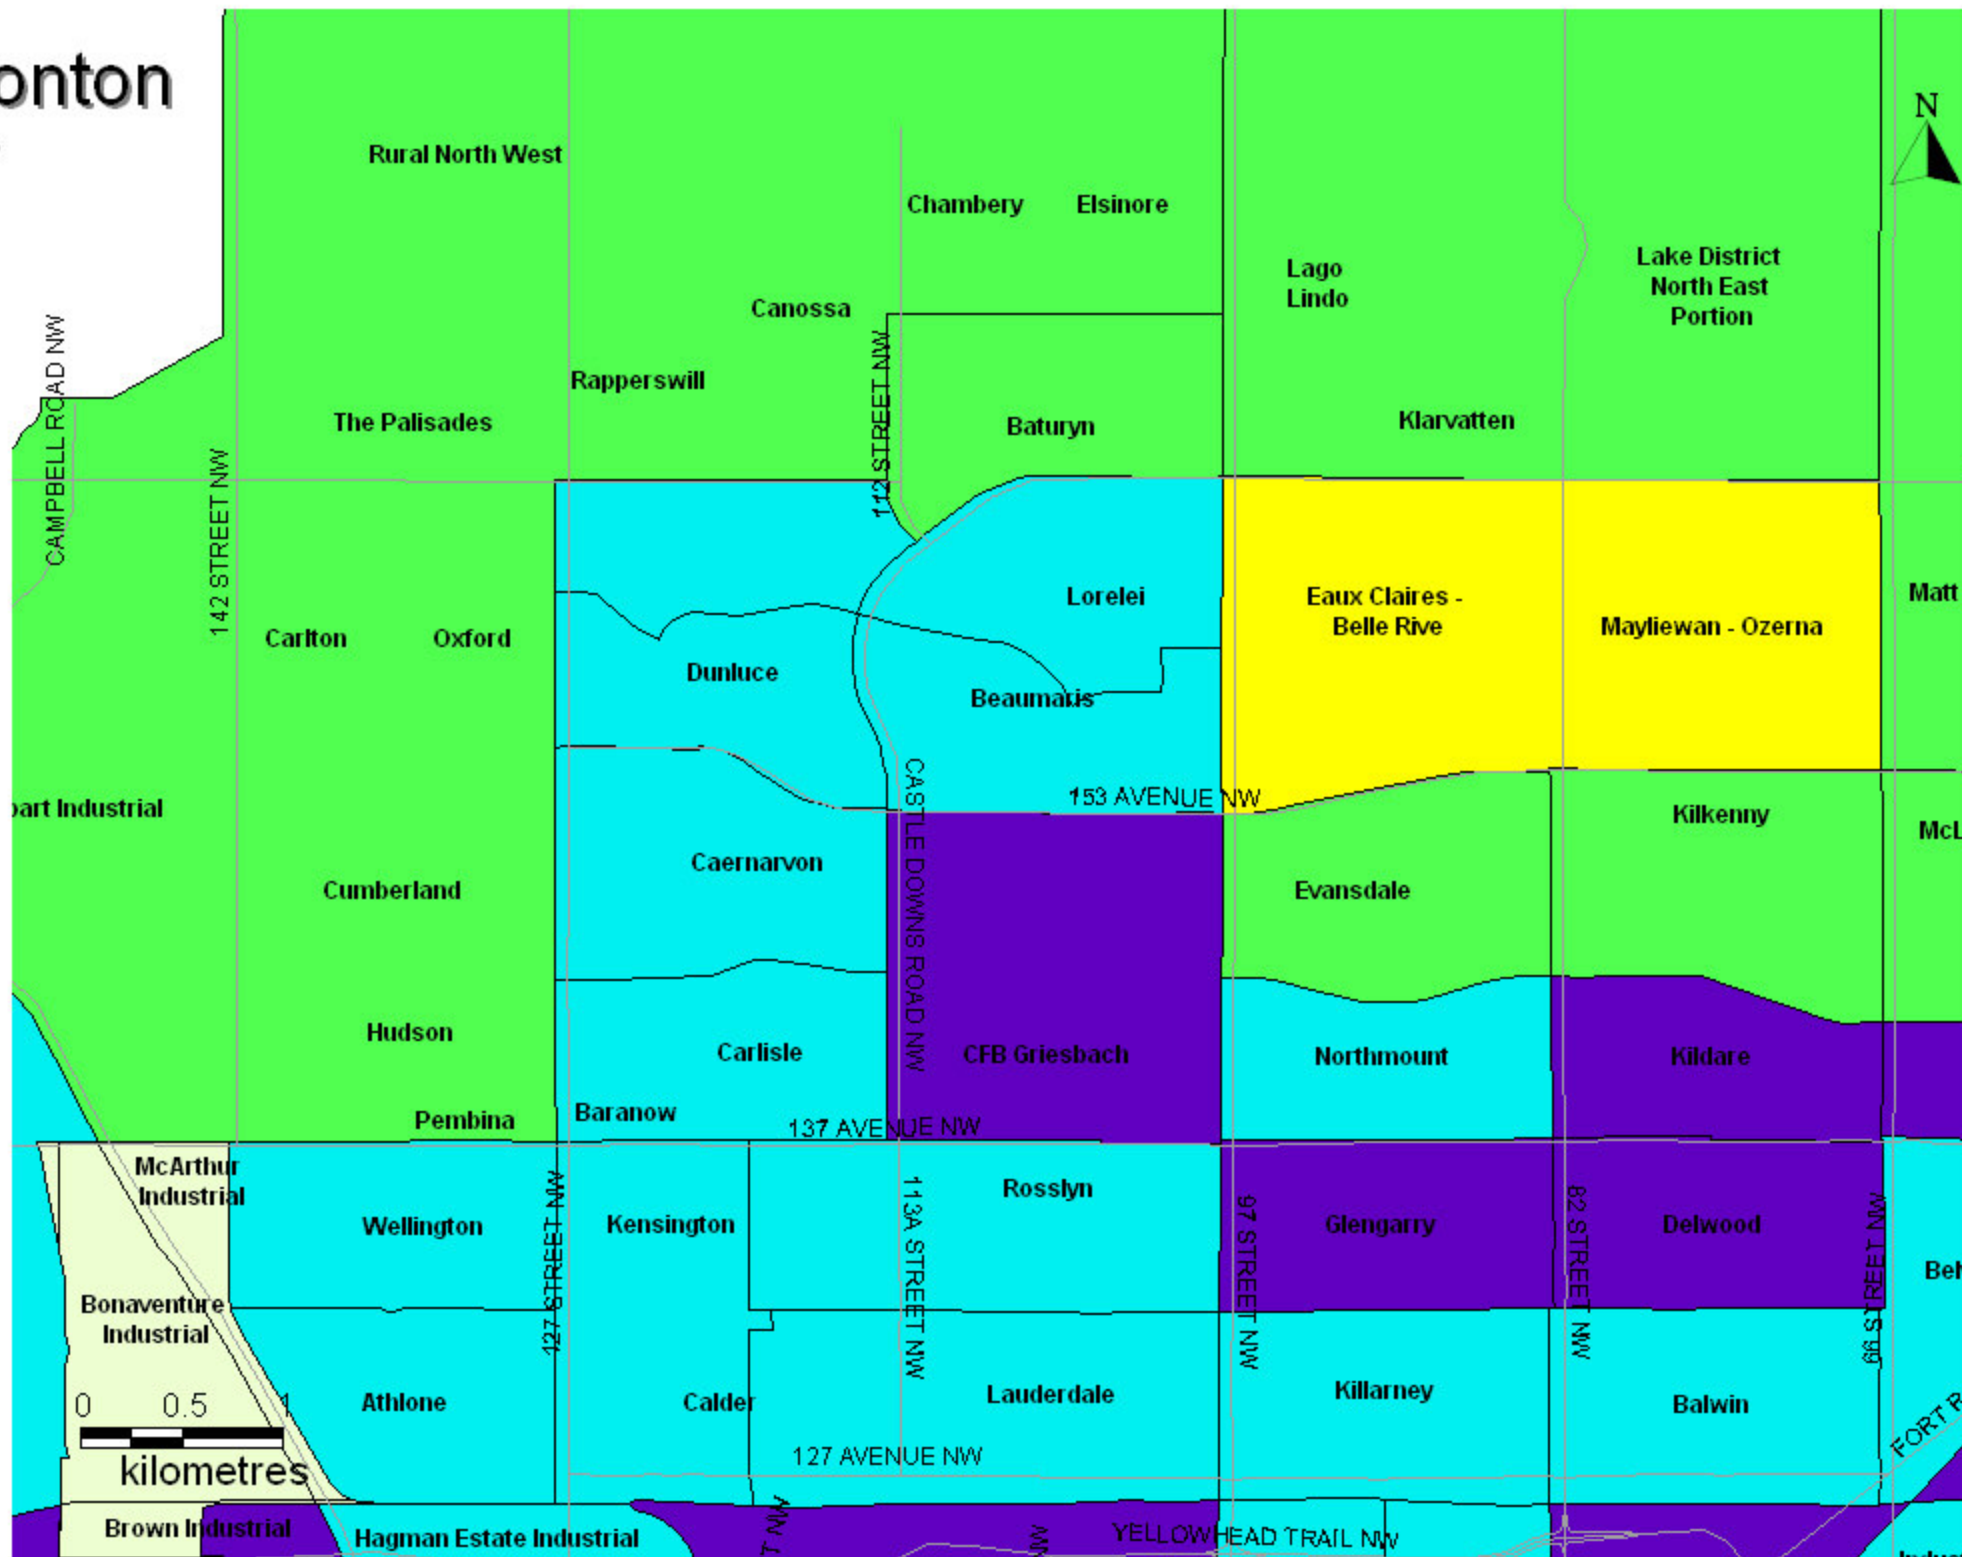

North Central Edmonton 2004 Population of 5-9 year olds

Data Source: DMTI Spatial Inc.
 Population is shown by Census Tract (CT). Categories created from city wide data.
 Projected 2004 census data.

The information presented in this map is accurate to the best of our knowledge using the data available. We accept no liability for the use or misuse of this information.