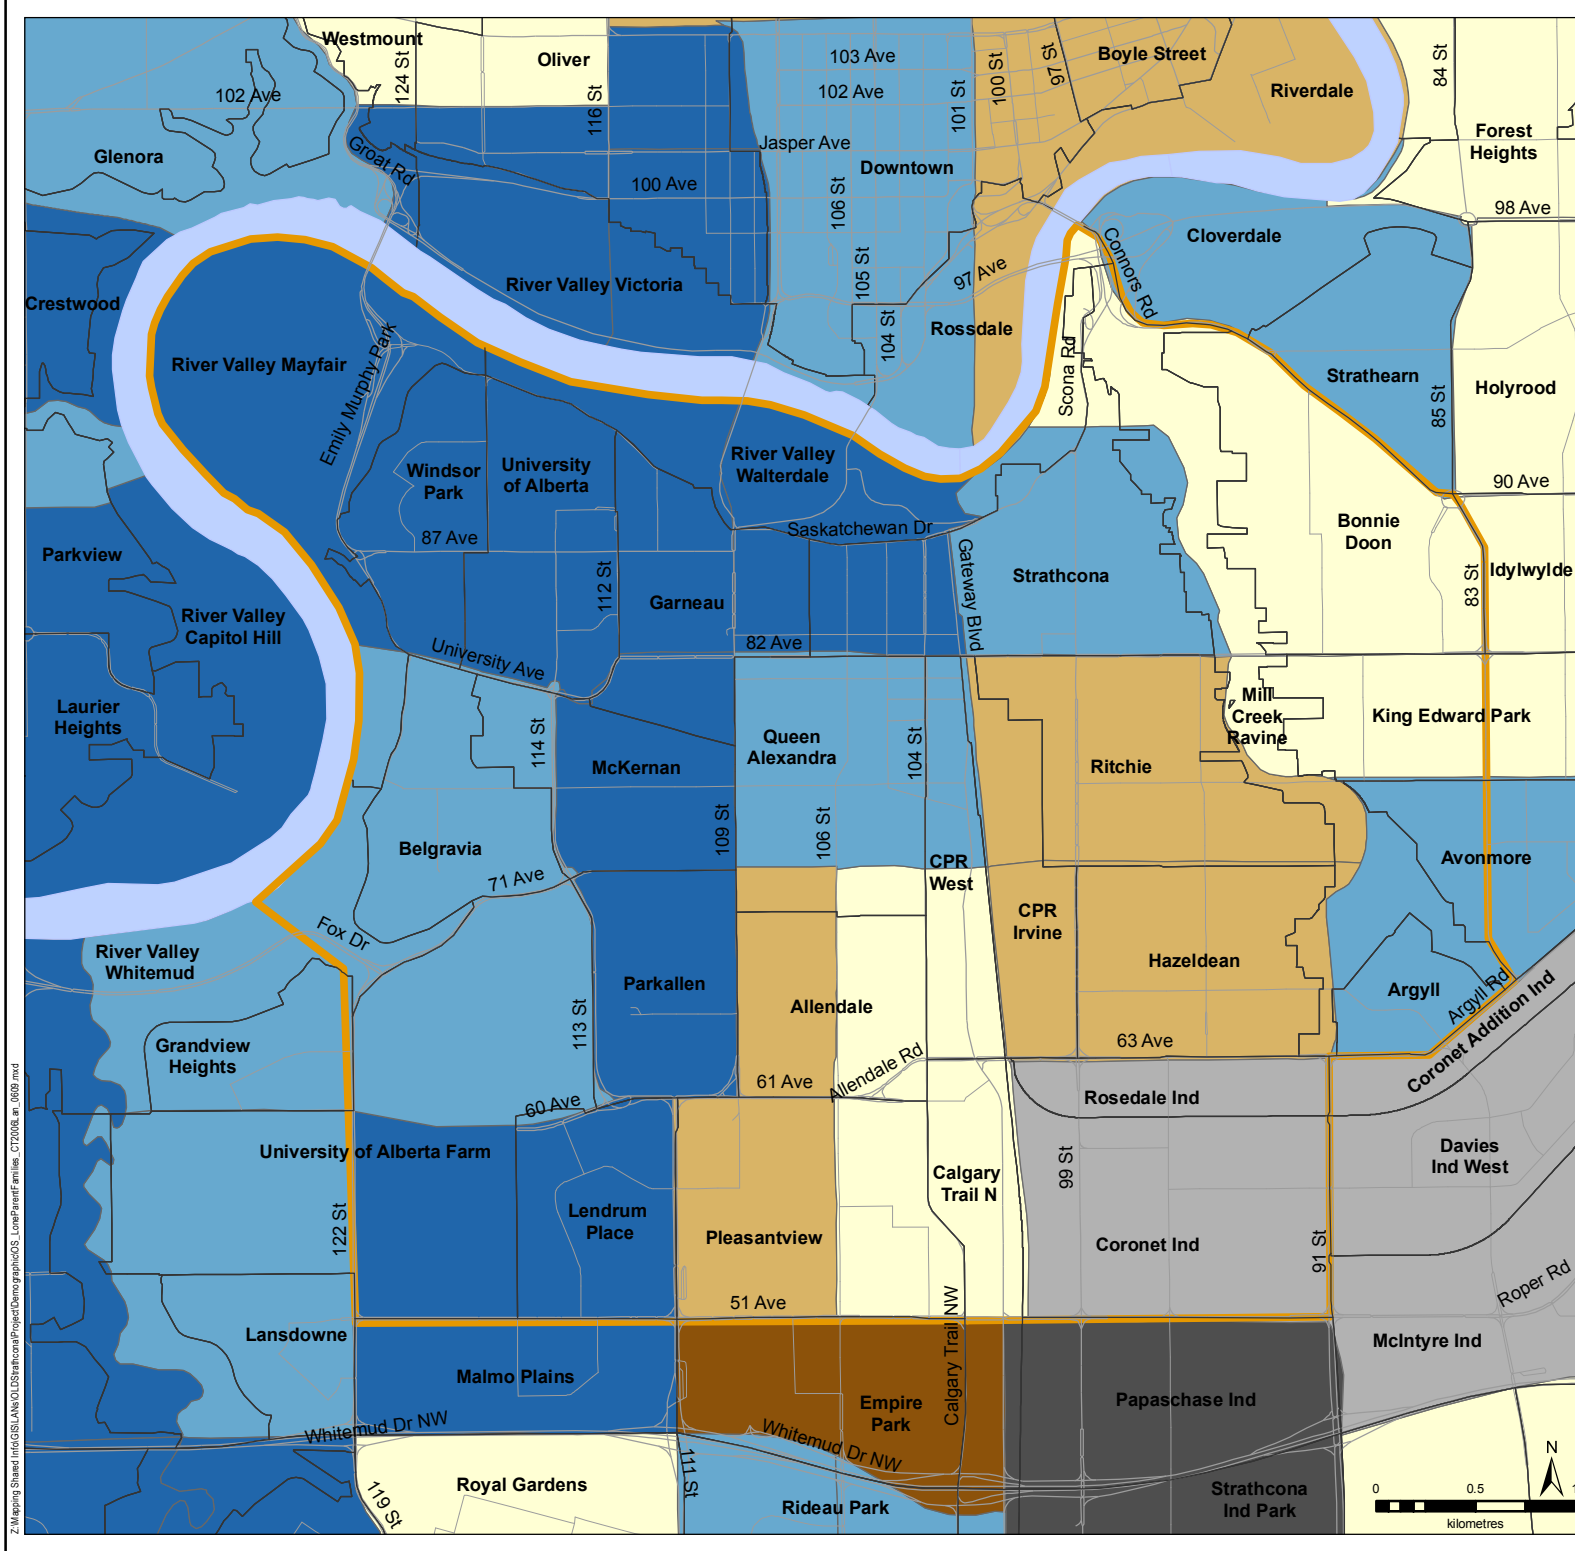

Percent of Lone Parent Families in Old Strathcona

Legend

Lone Families (%)

- 6.3% - 12.2%
- 12.3% - 17.5%
- 17.6% - 21.9%
- 22% - 27.1%
- 27.2% - 34.9%
- Non-residential
- Data inadequacy
- Old Strathcona Boundary
- Neighbourhood Boundary

Edmonton Mean: 19.3%

Data Sources: Demographic data provided by Statistics Canada, 2006 Census data; Spatial data provided by DMTI Spatial, 2007.

This map was created for the purposes of collaborative planning. The information presented in the map is accurate to the best of our knowledge using the data available. We accept no liability for the use or misuse of this information.
M.A.P.S. Alberta Capital Region 06/2009

Z:\Mapping\Shared\InfoGIS\AN\GIS\Strathcona\Project\Demographic\2006\LoneParentFamilies_C720206_m_0609.mxd