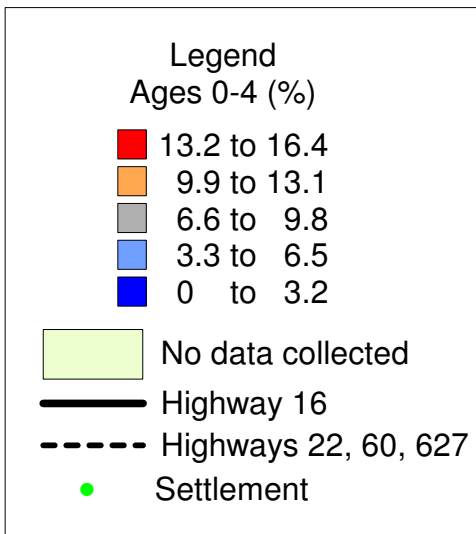

Percentage of the Population in Parkland County and East Yellowhead County Ages 0 to 4 Years Old

* Note: This dissemination area (DA) segment has been edited at the request of the Parkland CPEF Partnership Committee. This DA in East Yellowhead County is part of a larger whole portion that extends west of the mapped area.

Data Source: DMTI Spatial Inc.
Population data is shown by Dissemination Area (DA).
2004 projected census data.

The information presented in this map is accurate to the best of our knowledge using the data available. We accept no liability for the use or misuse of this information.