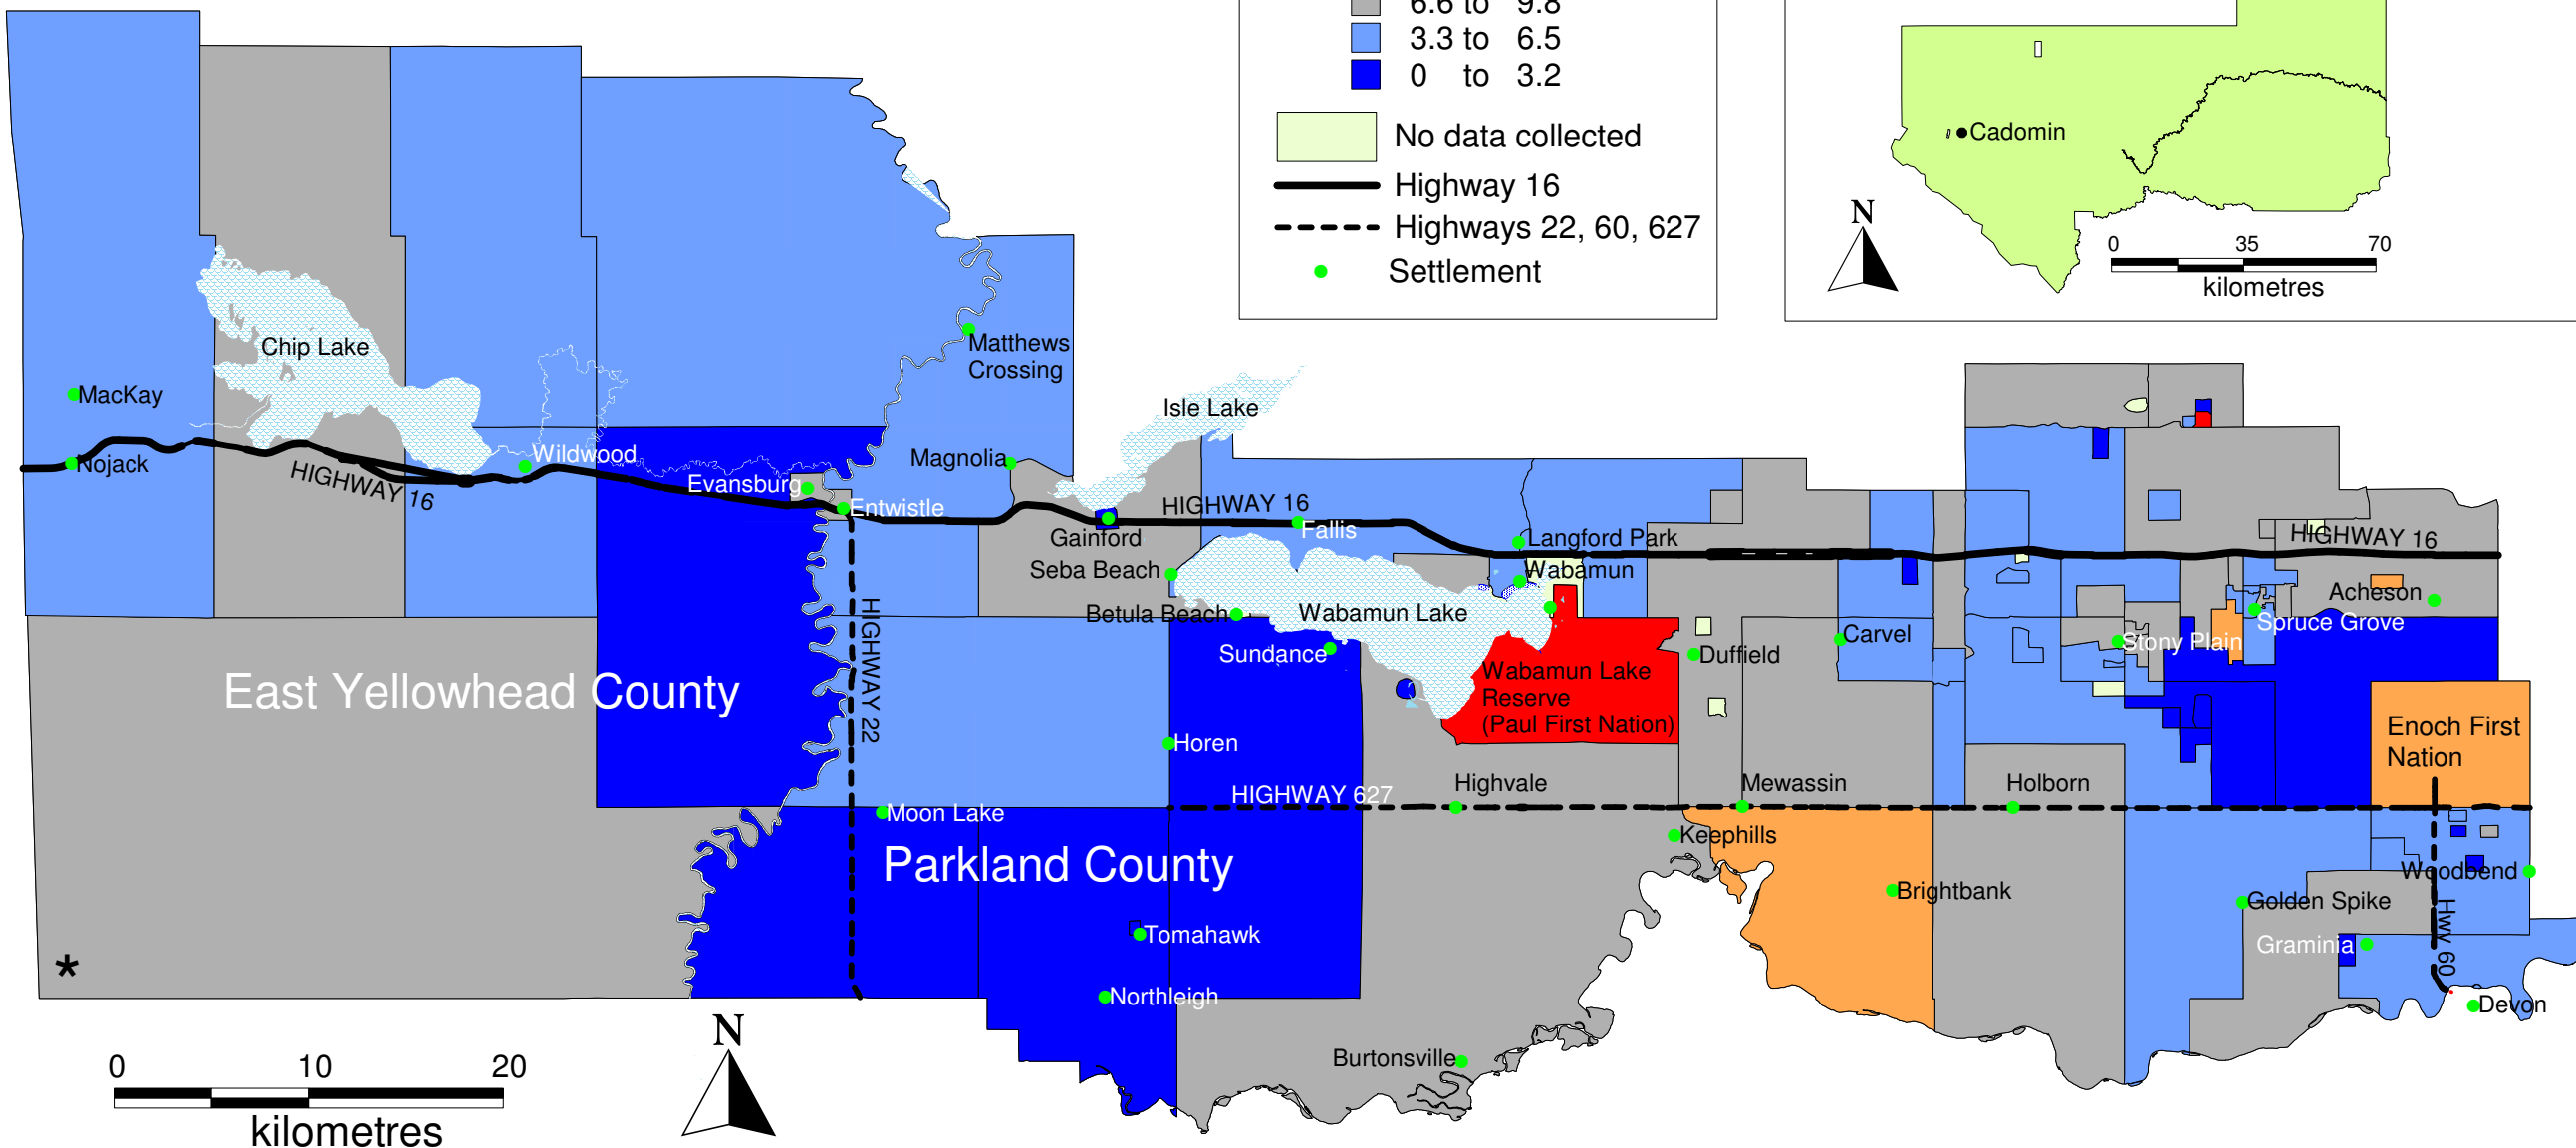

Percentage of the Population in Parkland County and East Yellowhead County Ages 0 to 4 Years Old

* Note: This dissemination area (DA) segment has been edited at the request of the Parkland CPEF Partnership Committee. This DA in East Yellowhead County is part of a larger whole portion that extends west of the mapped area.

Data Source: DMTI Spatial Inc.
Population data is shown by Dissemination Area (DA).
2004 projected census data.

The information presented in this map is accurate to the best of our knowledge using the data available. We accept no liability for the use or misuse of this information.