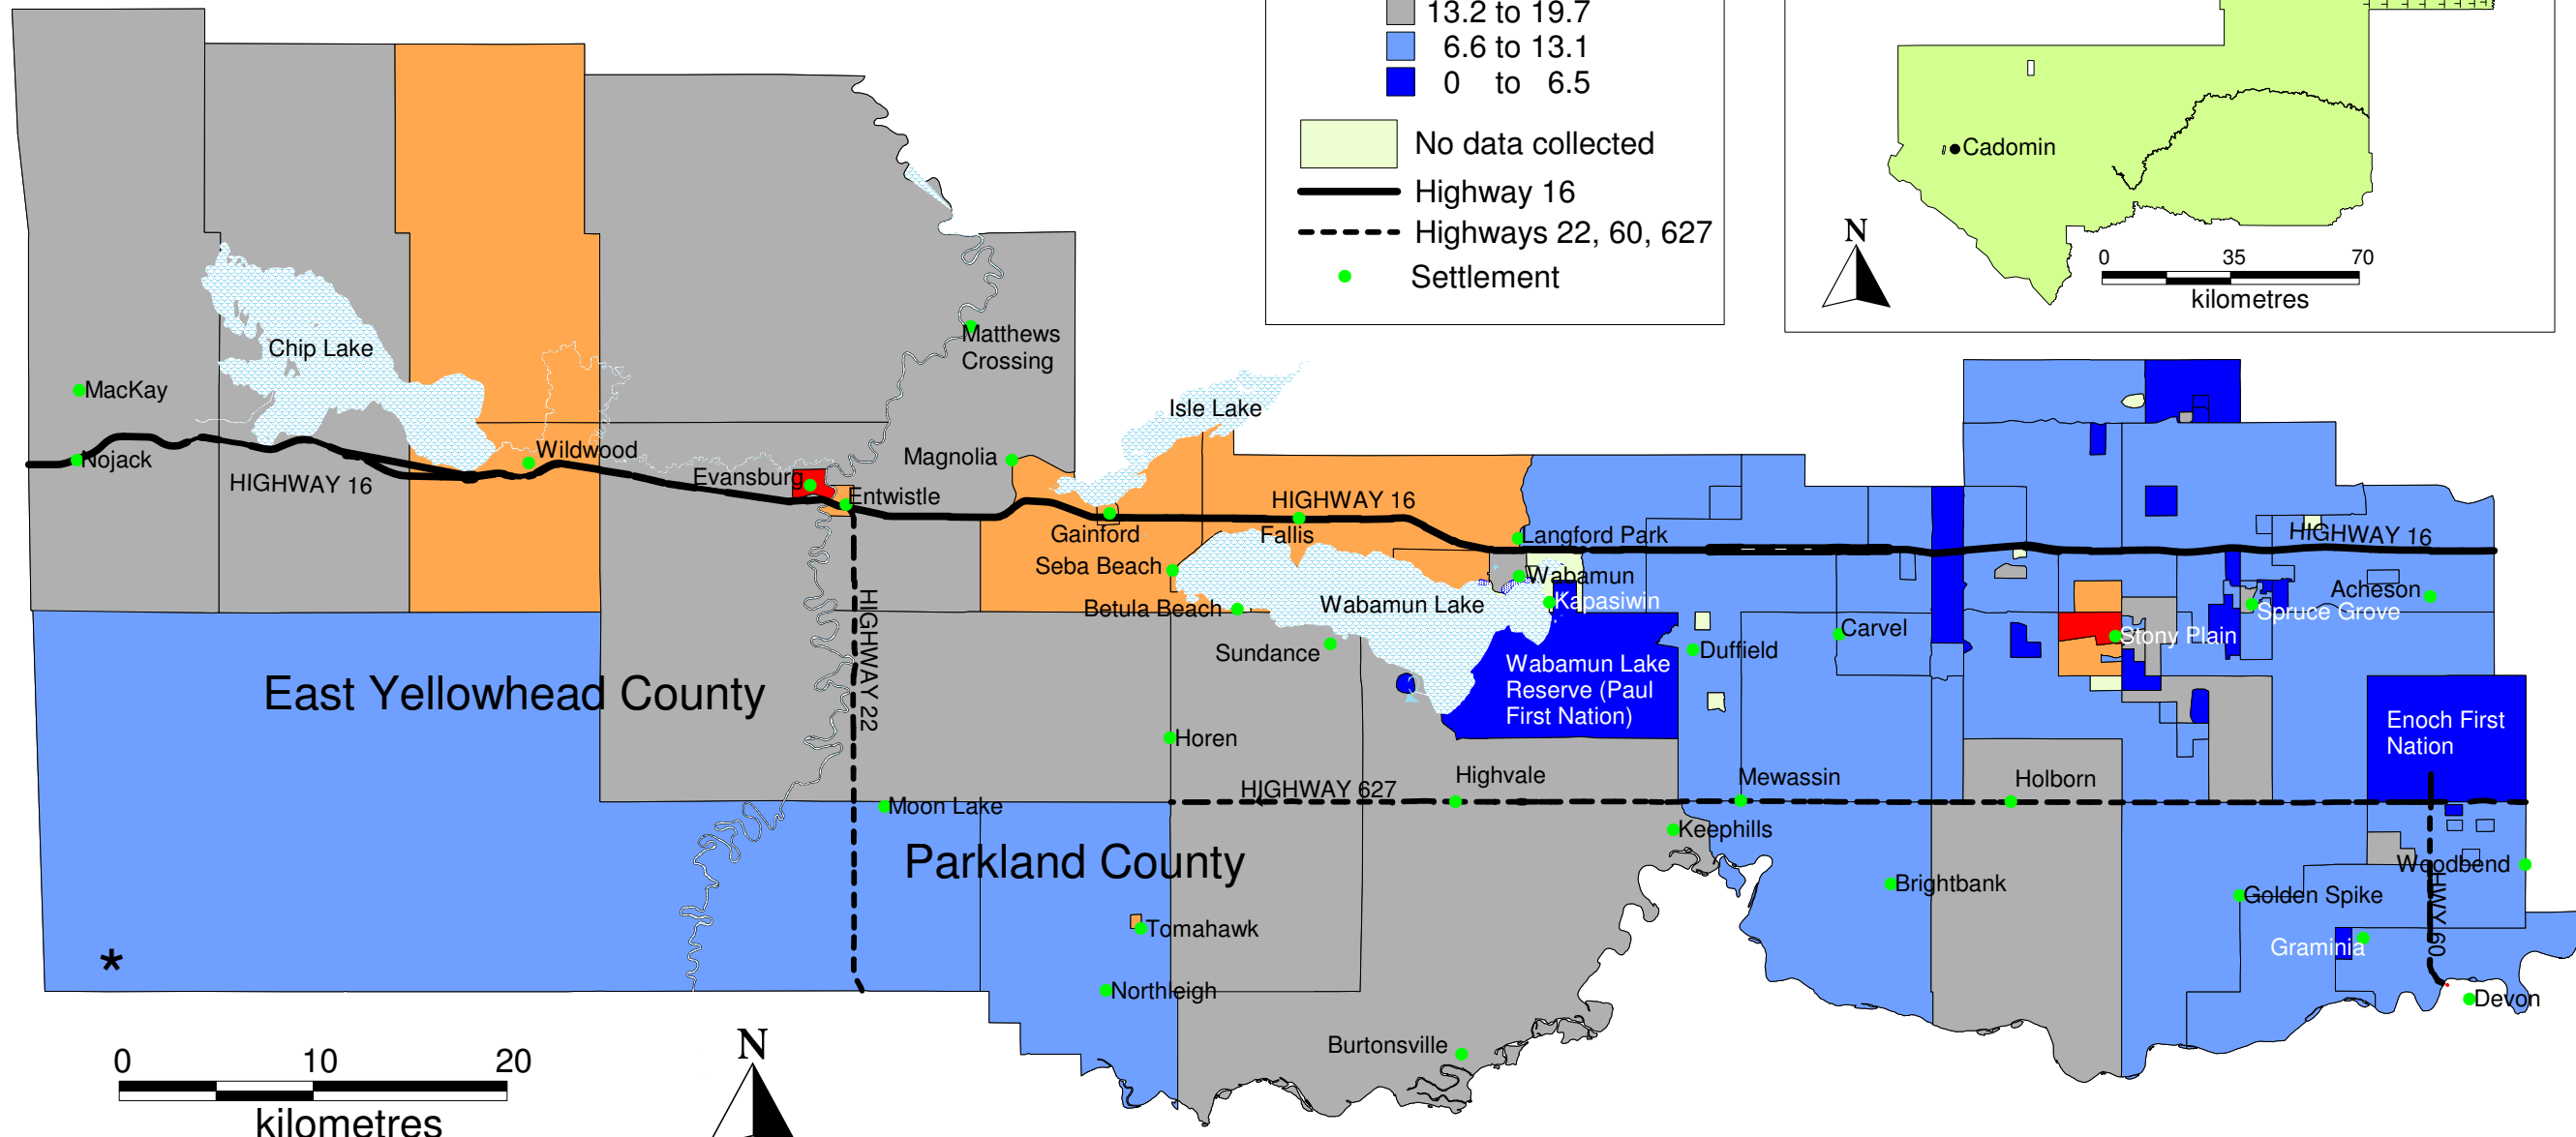

# Percentage of the Population in Parkland County and Yellowhead County Ages 60 Plus Years Old

\* Note: This dissemination area (DA) segment has been edited at the request of the Parkland CPEF Partnership Committee. This DA in East Yellowhead County is part of a larger whole portion that extends west of the mapped area.

Data Source: DMTI Spatial Inc.  
Population data is shown by Dissemination Area (DA).  
2004 projected census data.

The information presented in this map is accurate to the best of our knowledge using the data available. We accept no liability for the use or misuse of this information.