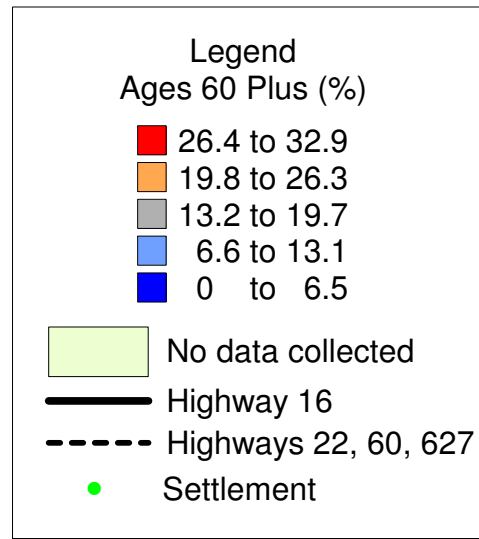

# Percentage of the Population in Parkland County and Yellowhead County Ages 60 Plus Years Old

\* Note: This dissemination area (DA) segment has been edited at the request of the Parkland CPEF Partnership Committee. This DA in East Yellowhead County is part of a larger whole portion that extends west of the mapped area.

Data Source: DMTI Spatial Inc.  
Population data is shown by Dissemination Area (DA).  
2004 projected census data.

The information presented in this map is accurate to the best of our knowledge using the data available. We accept no liability for the use or misuse of this information.