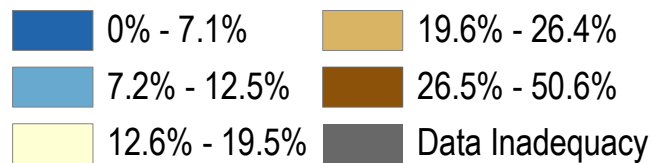

Parkland County &  
East Yellowhead County  
Proportion of Individuals  
Who Are Movers

Movers

Alberta Mean: 18.9%

Movers are persons who on Census Day, were living at a different address from the one at which they resided one year earlier.