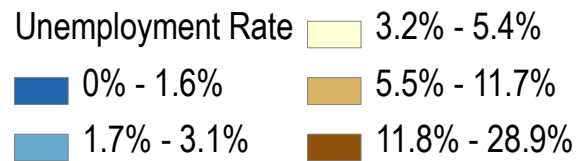

Parkland County & East Yellowhead County Unemployment Rate

Alberta Mean: 4.3%

Unemployment rate applies to the total population 15 ys +

Data Sources: Demographic data provided by Statistics Canada, 2006 Census data; Spatial data provided by DMTI Spatial, 2007.