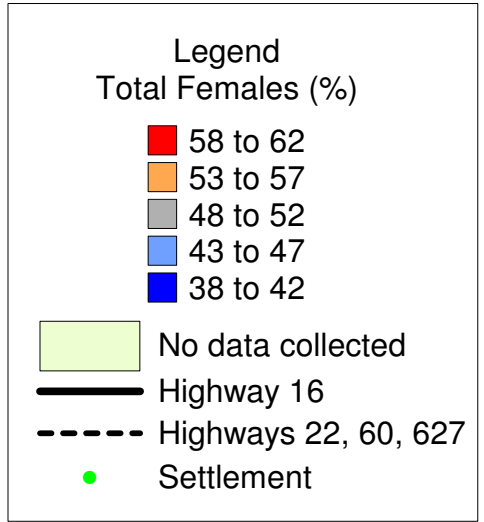

Percentage of the Female Population in Parkland County and East Yellowhead County

* Note: This dissemination area (DA) segment has been edited at the request of the Parkland CPEF Partnership Committee. This DA in East Yellowhead County is part of a larger whole portion that extends west of the mapped area.

Data Source: DMTI Spatial Inc.
Population data is shown by Dissemination Area (DA).
2004 projected census data.

The information presented in this map is accurate to the best of our knowledge using the data available. We accept no liability for the use or misuse of this information.