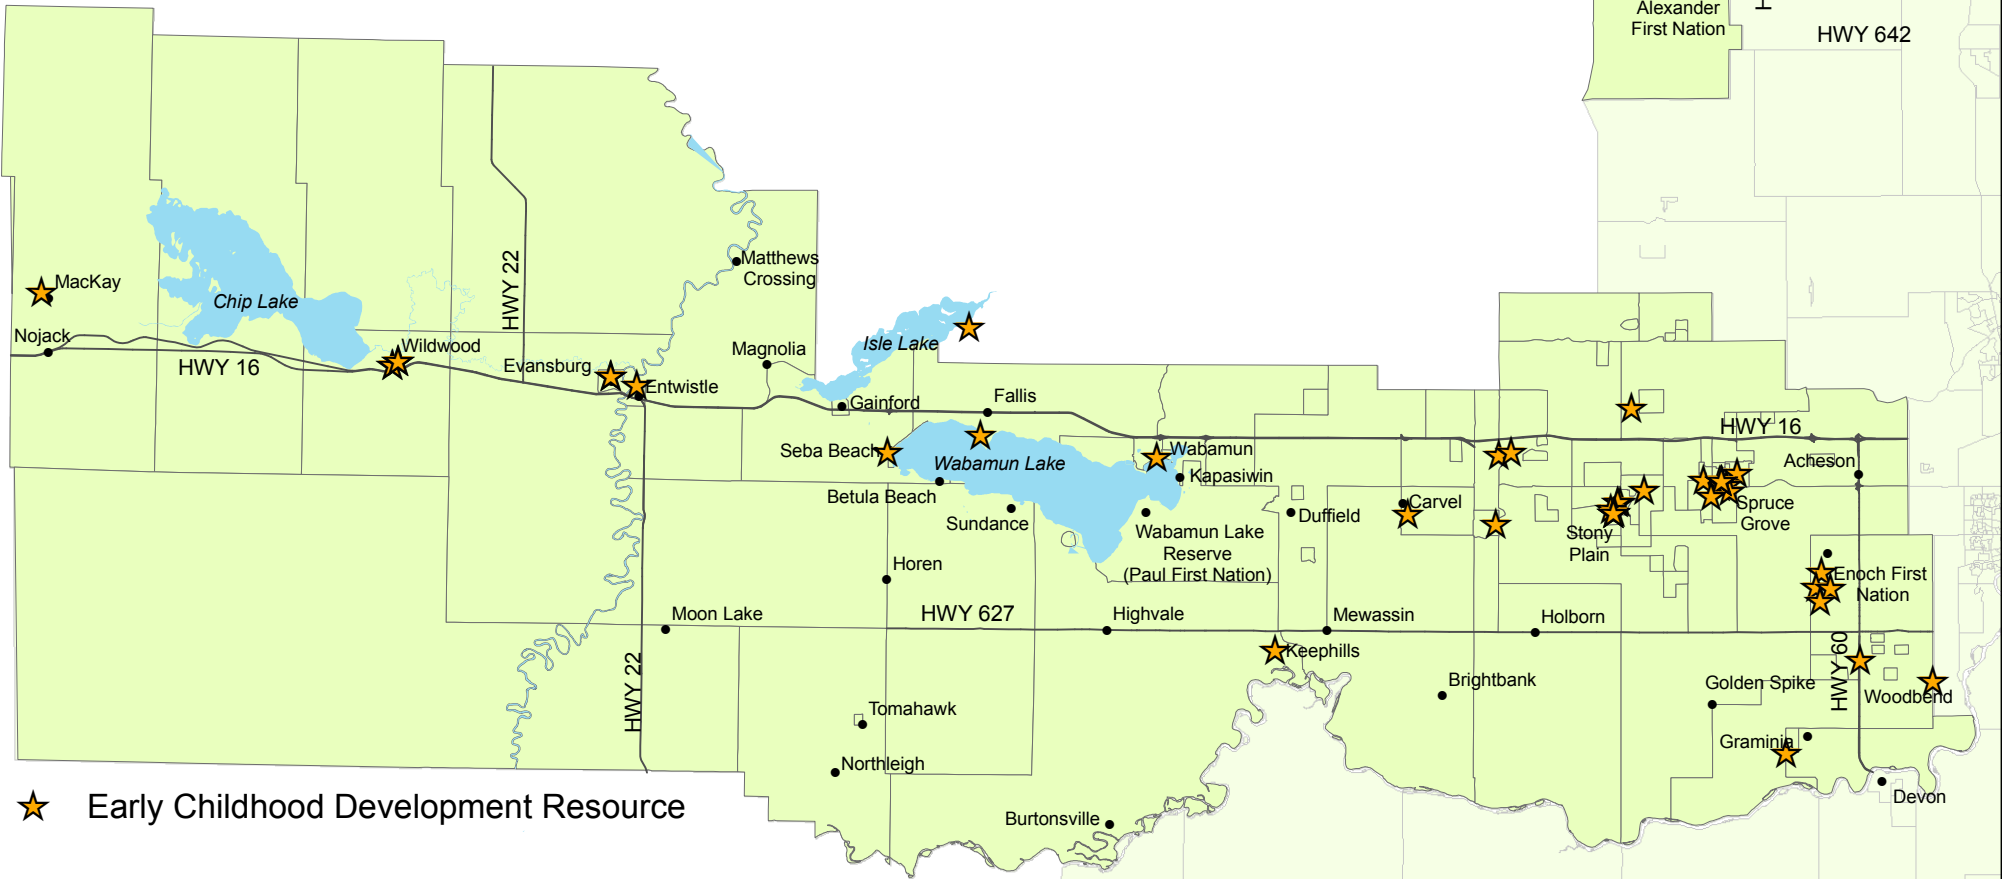

Parkland County and East Yellowhead County Early Childhood Development Resources

★ Early Childhood Development Resource

Program Information Source: Parkland Community Partnership Committee June 2006

This information was created for a specific purpose within Parkland Community Partnership Committee. Its use for any other purpose may not be appropriate.

This map was created for the purposes of collaborative planning. The information presented in the map is accurate to the best of our knowledge using the data available. We accept no liability for the use or misuse of this information.