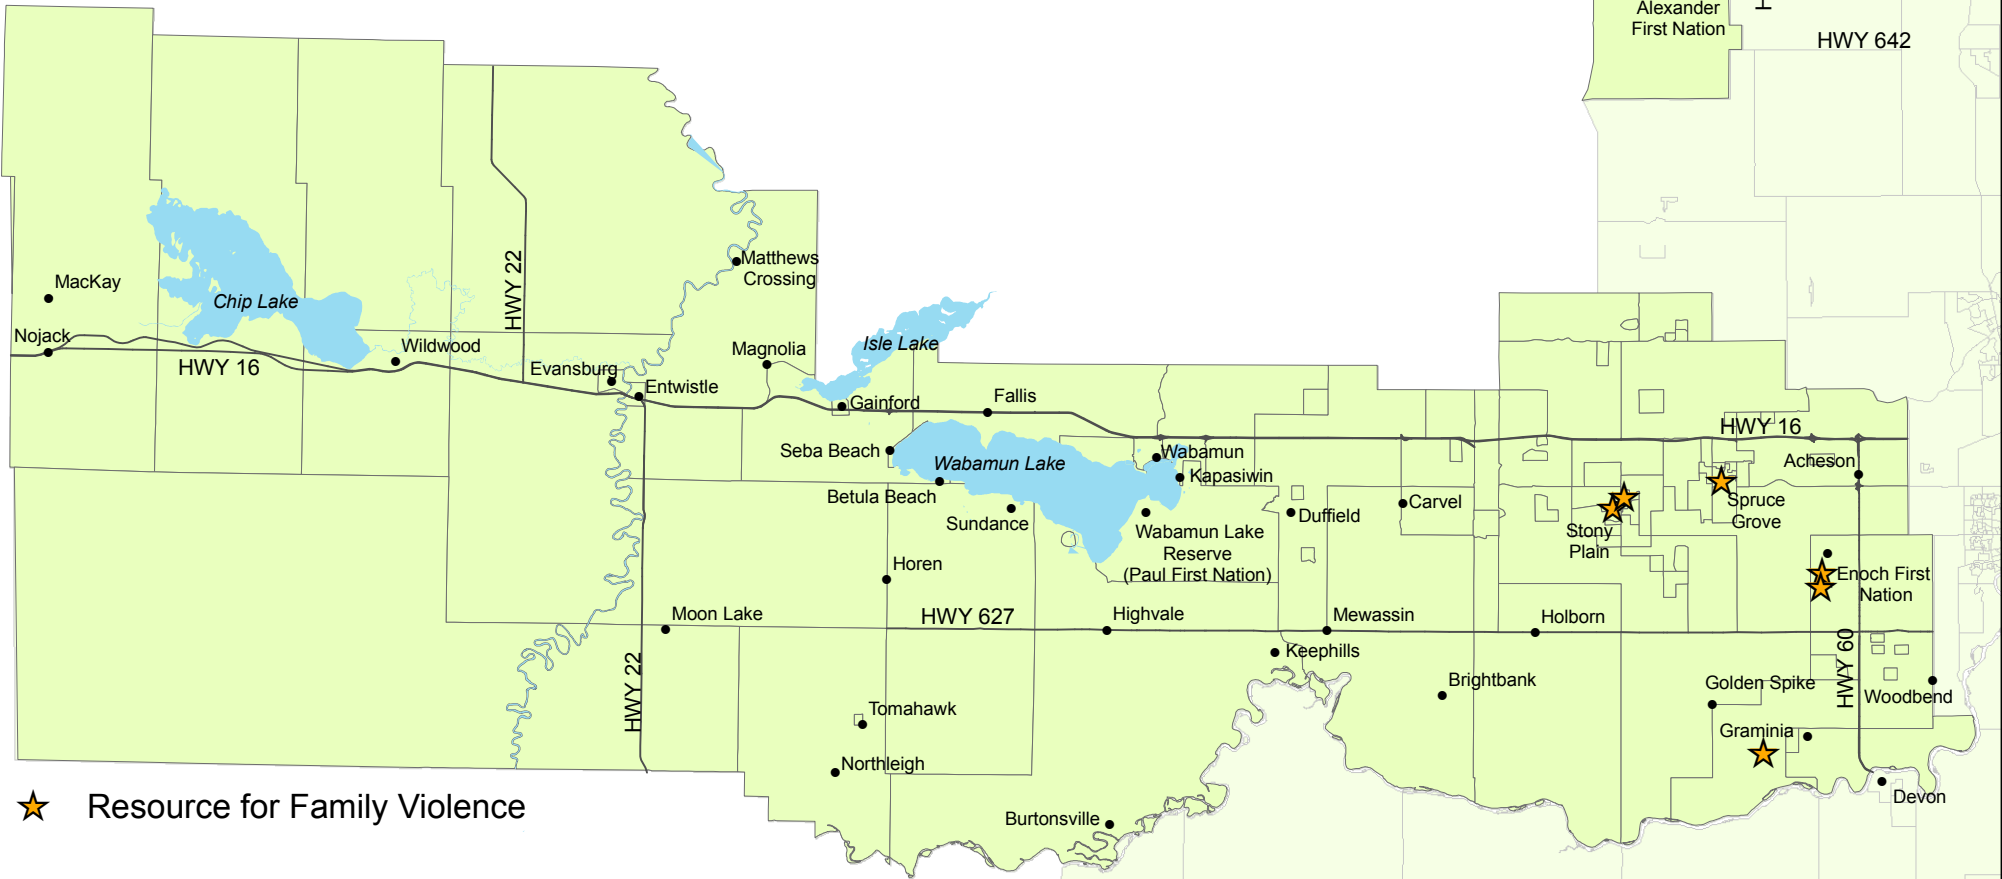

Parkland County and East Yellowhead County Resources for Family Violence

★ Resource for Family Violence

Program Information Source: Parkland Community Partnership Committee June 2006

This information was created for a specific purpose within Parkland Community Partnership Committee. Its use for any other purpose may not be appropriate.

This map was created for the purposes of collaborative planning. The information presented in the map is accurate to the best of our knowledge using the data available. We accept no liability for the use or misuse of this information.