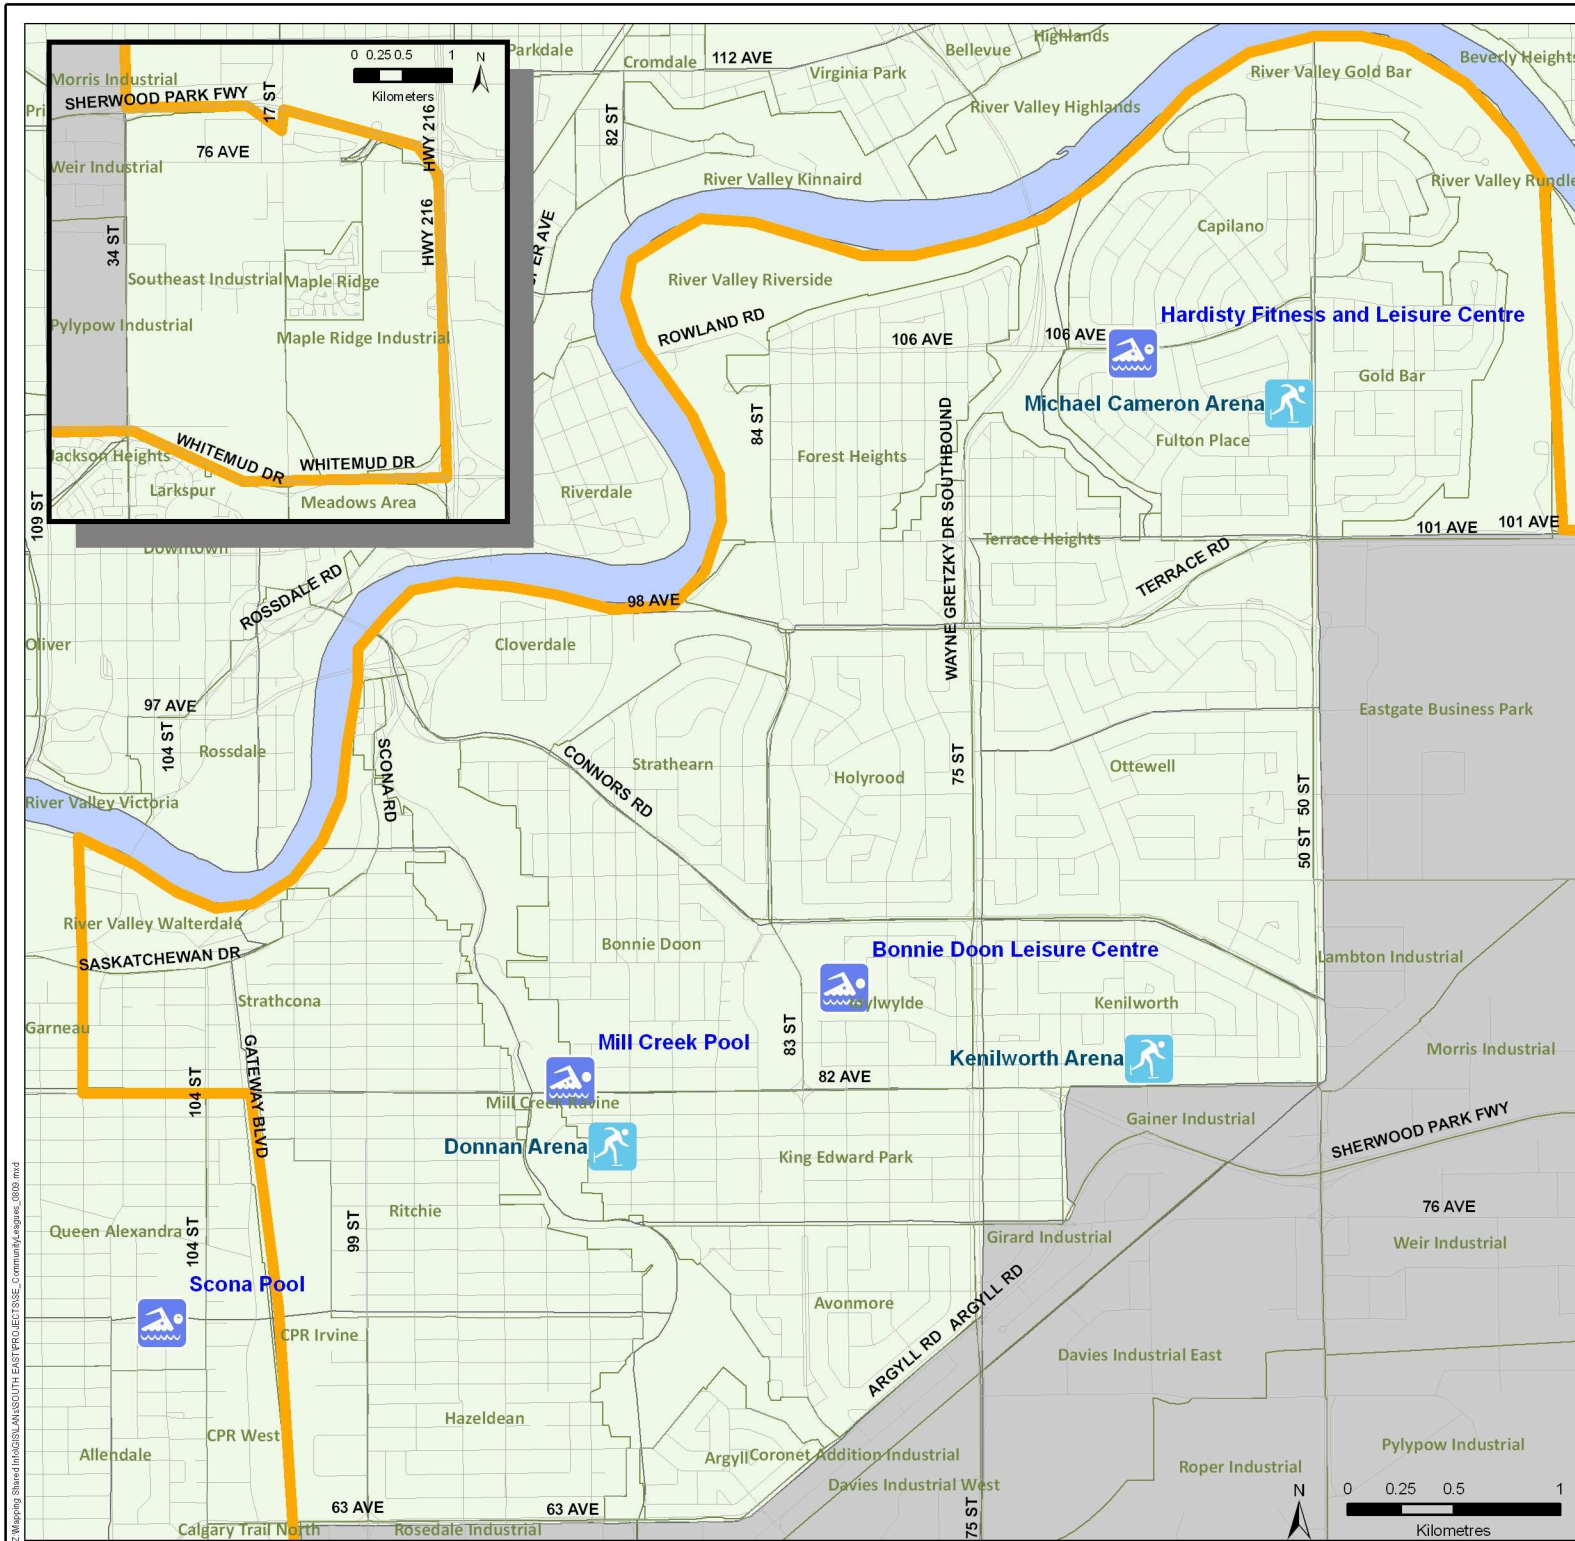

# Recreation Facilities

## Legend

-  Ice Skating Arena
-  Recreation Facility
-  South East Boundary
-  Non-residential

Data Sources: City Of Edmonton 2008.  
Spatial data provided by DMTI Spatial, 2007.

This map was created for the purposes of collaborative planning. The information presented in the map is accurate to the best of our knowledge using the data available. We accept no liability for the use or misuse of this information.  
M.A.P.S. Alberta Capital Region 08/2009