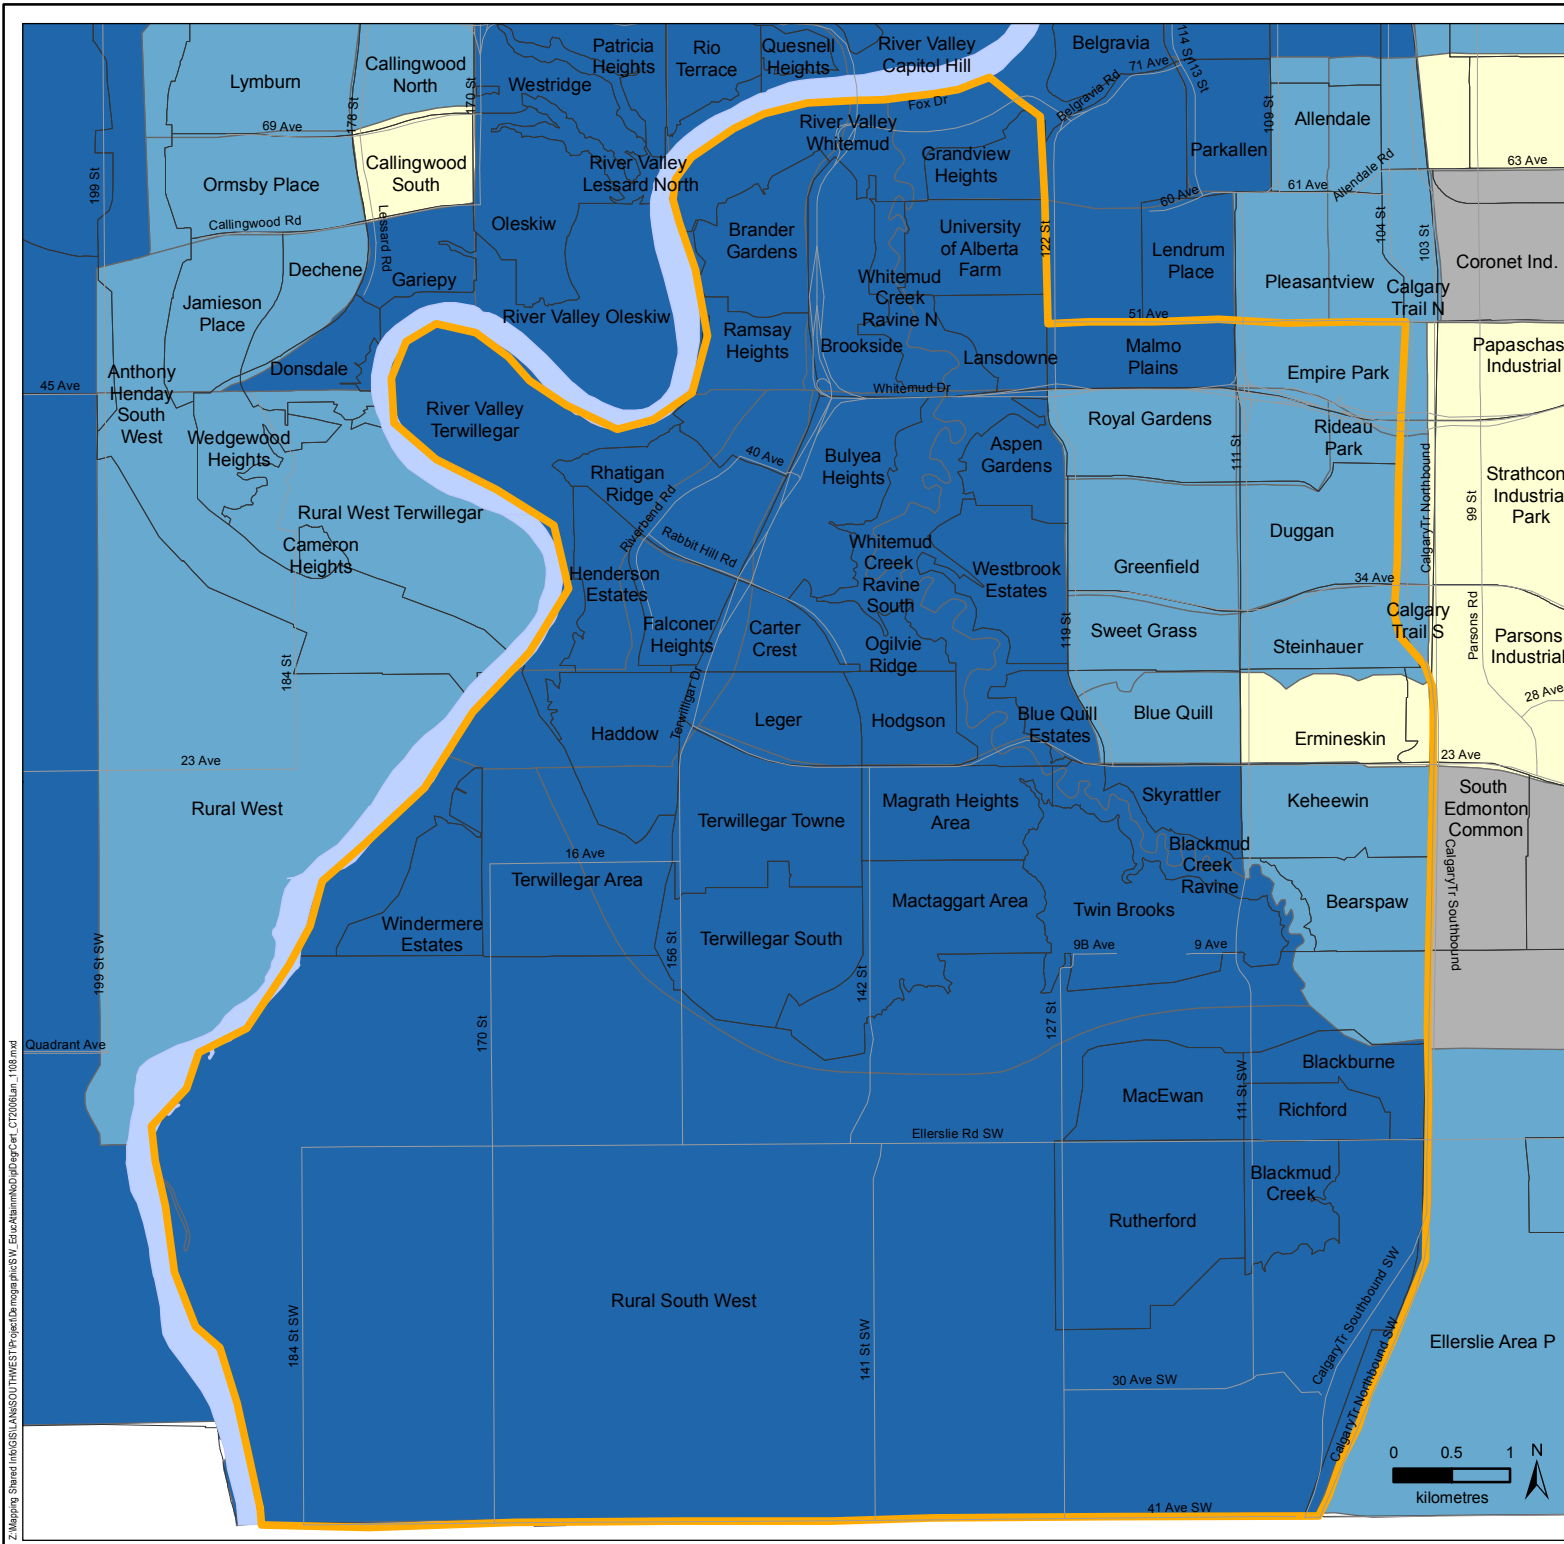

Edmonton Mean: 22.8%

Data Sources: Demographic data provided by Statistics Canada, 2006 Census data; Spatial data provided by DMTI Spatial, 2007.

This map was created for the purposes of collaborative planning. The information presented in the map is accurate to the best of our knowledge using the data available. We accept no liability for the use or misuse of this information.
M.A.P.S. Alberta Capital Region 11/2008