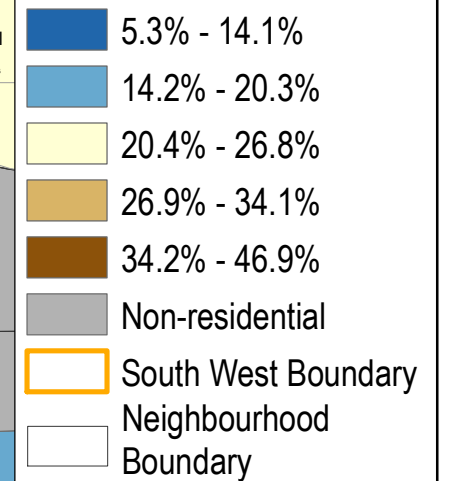

Percent of Population Ages 15 and Over Who Have Not Earned a Diploma, Degree or Certificate in South West Edmonton

Legend Educational Attainment (%)