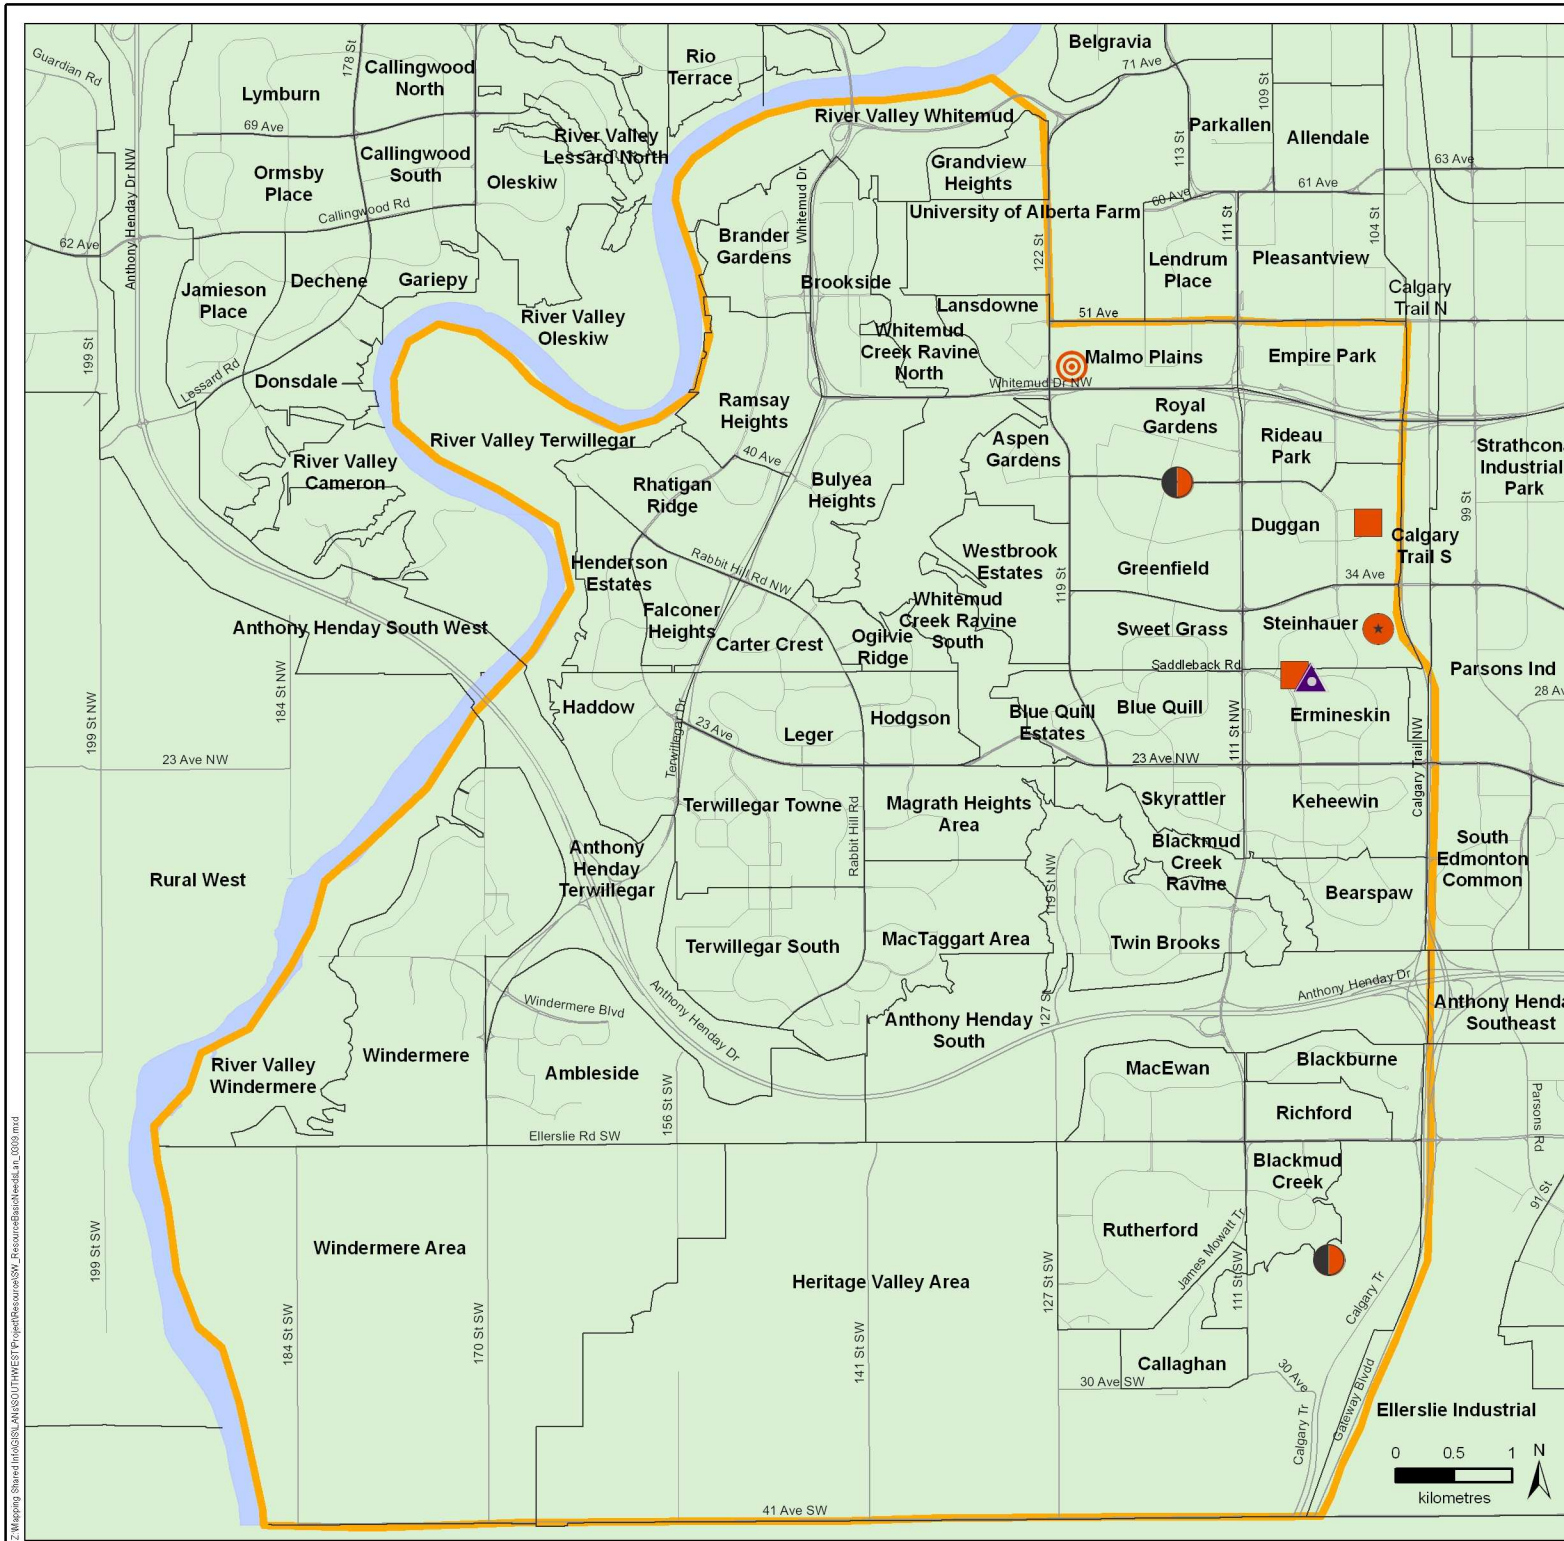

# Basic Needs Resources in South West Edmonton

- Legend**
- Coats for Kids Program
  - Food**
  - Bread Runs
  - Family Pantry
  - Food Bank Outlets
  - Food Coops
  - South West Boundary
  - Neighbourhood Boundary

Clothing: No store situated in Southwest

Data Sources: Southwest, November 2008

This map was created for the purposes of collaborative planning. The information presented in the map is accurate to the best of our knowledge using the data available. We accept no liability for the use or misuse of this information.  
M.A.P.S. Alberta Capital Region 03/2009

Z:\Mapping\Shared\GIS\ANUSOUTHWEST\ProjectResources\SW\_ResourceBase\BasicNeeds.mxd