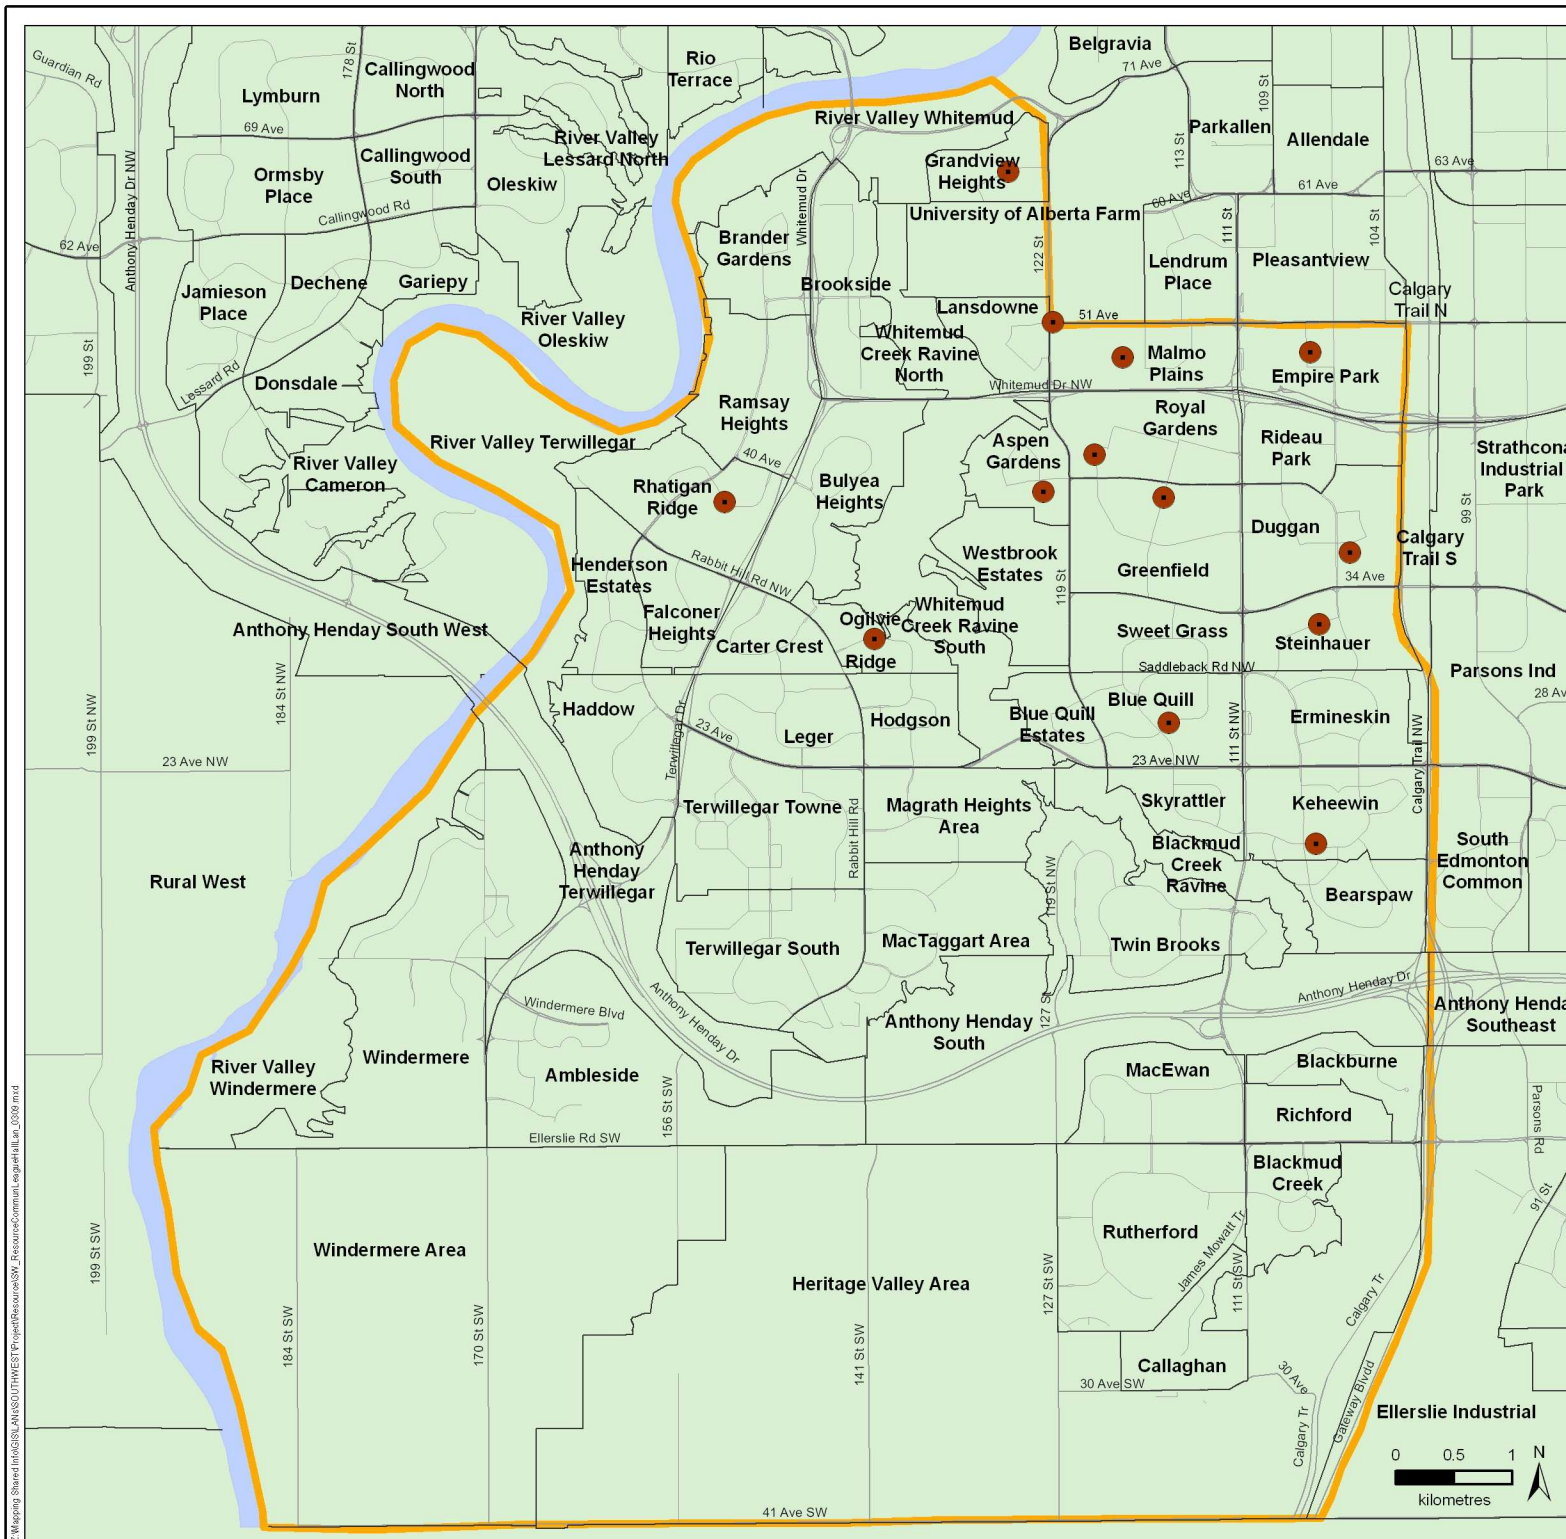

Community League Halls in South West Edmonton

Legend

- Community League Hall
- South West Boundary
- Neighbourhood Boundary

Community League with no Hall:

1. Blackmud Creek (Blackburne & Richford)
2. Brookview (Bulyea Heights)
3. Greater Windermere
4. Heritage Point (Rutherford & MacEwan)
5. Hodgson
6. The Ridge (Haddow & Henderson)
7. Terwillegar (Mac Taggart & Magrath)
8. Twin Brooks

Data Sources: Southwest, August 2008

This map was created for the purposes of collaborative planning. The information presented in the map is accurate to the best of our knowledge using the data available. We accept no liability for the use or misuse of this information.
M.A.P.S. Alberta Capital Region 03/2009