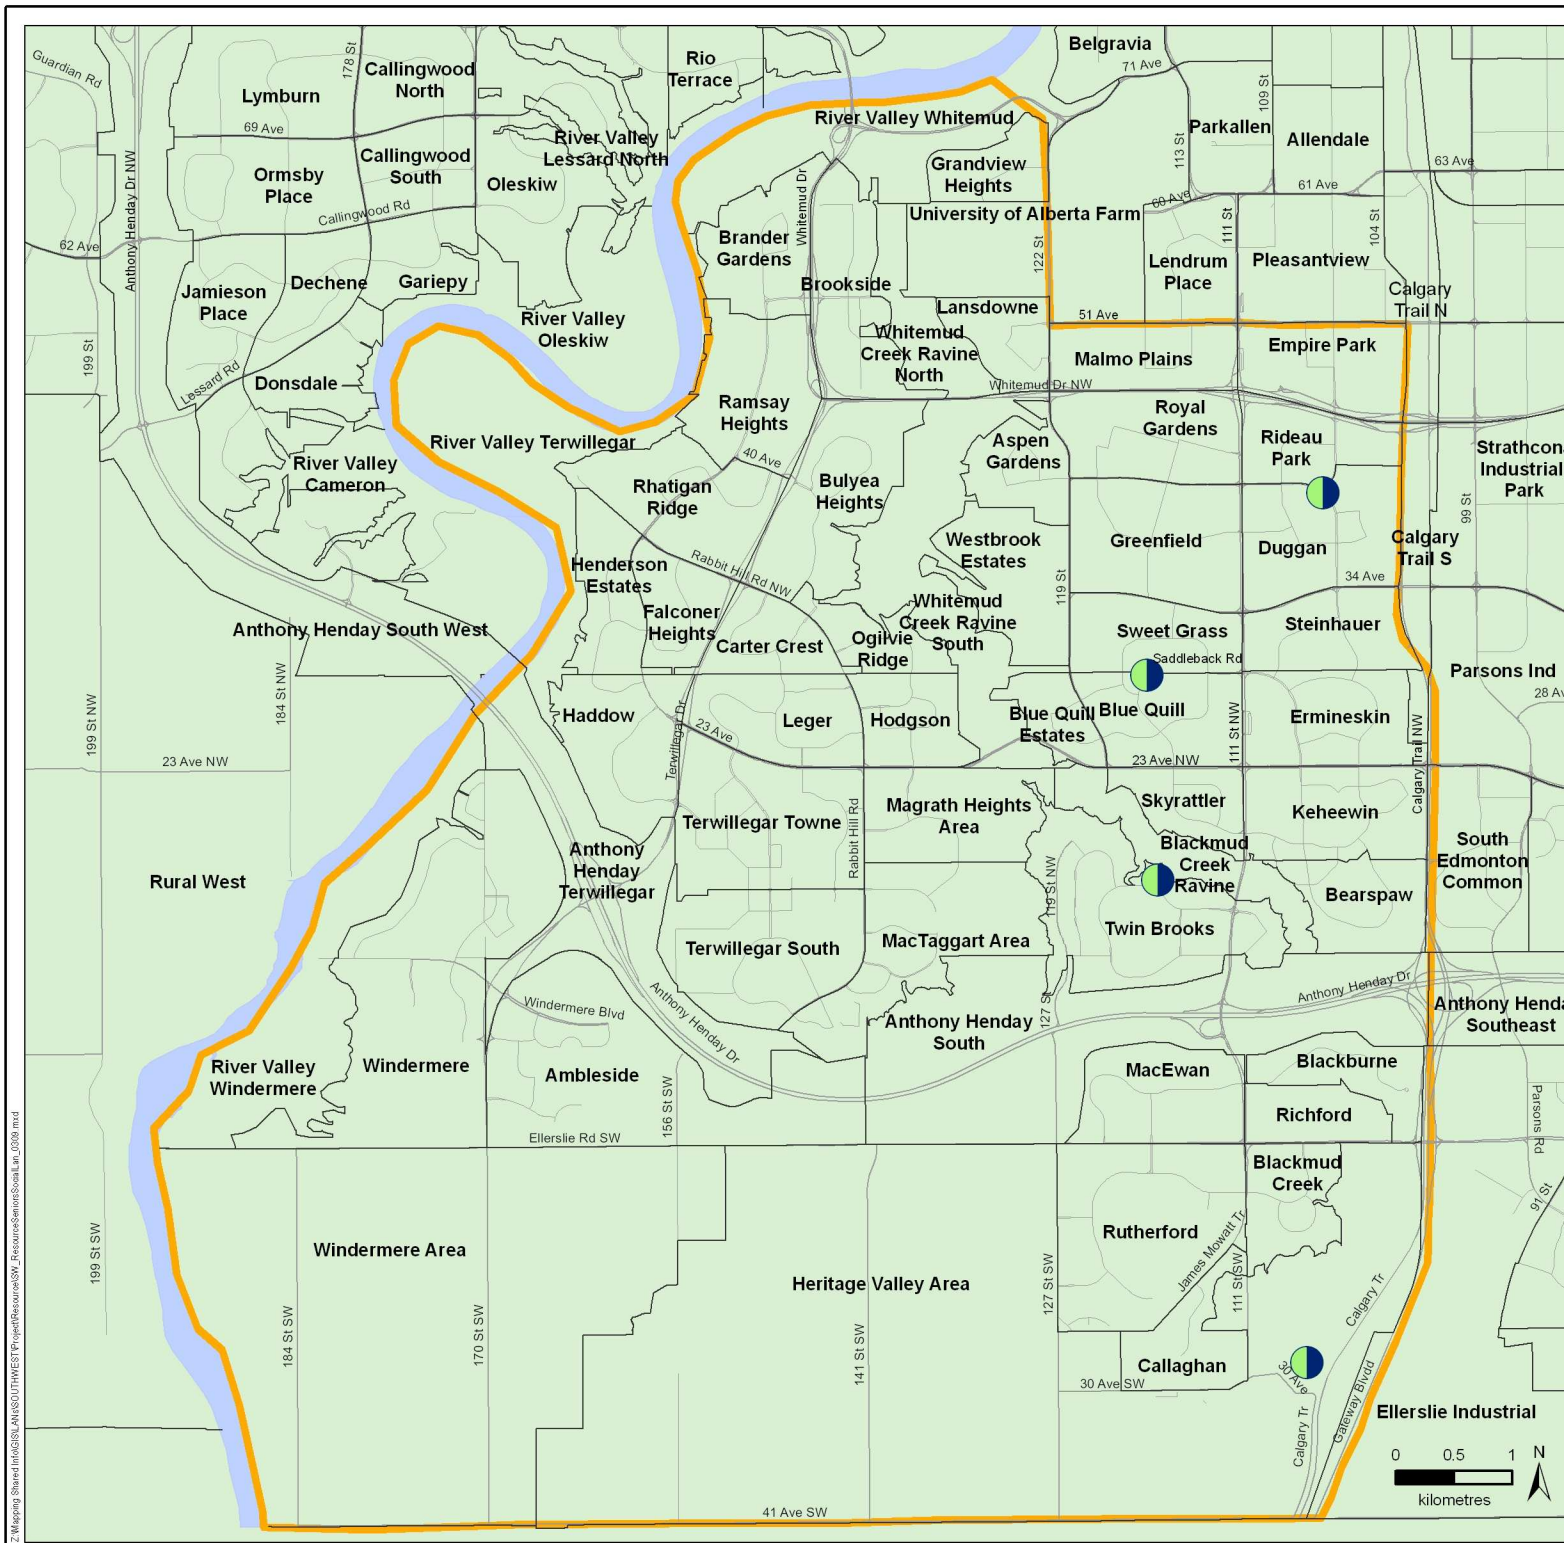

Seniors Social Resources in South West Edmonton

Legend

- Seniors Social Resource
- South West Boundary
- Neighbourhood Boundary

Data Sources: Southwest, August 2008

This map was created for the purposes of collaborative planning. The information presented in the map is accurate to the best of our knowledge using the data available. We accept no liability for the use or misuse of this information.
M.A.P.S. Alberta Capital Region 03/2009