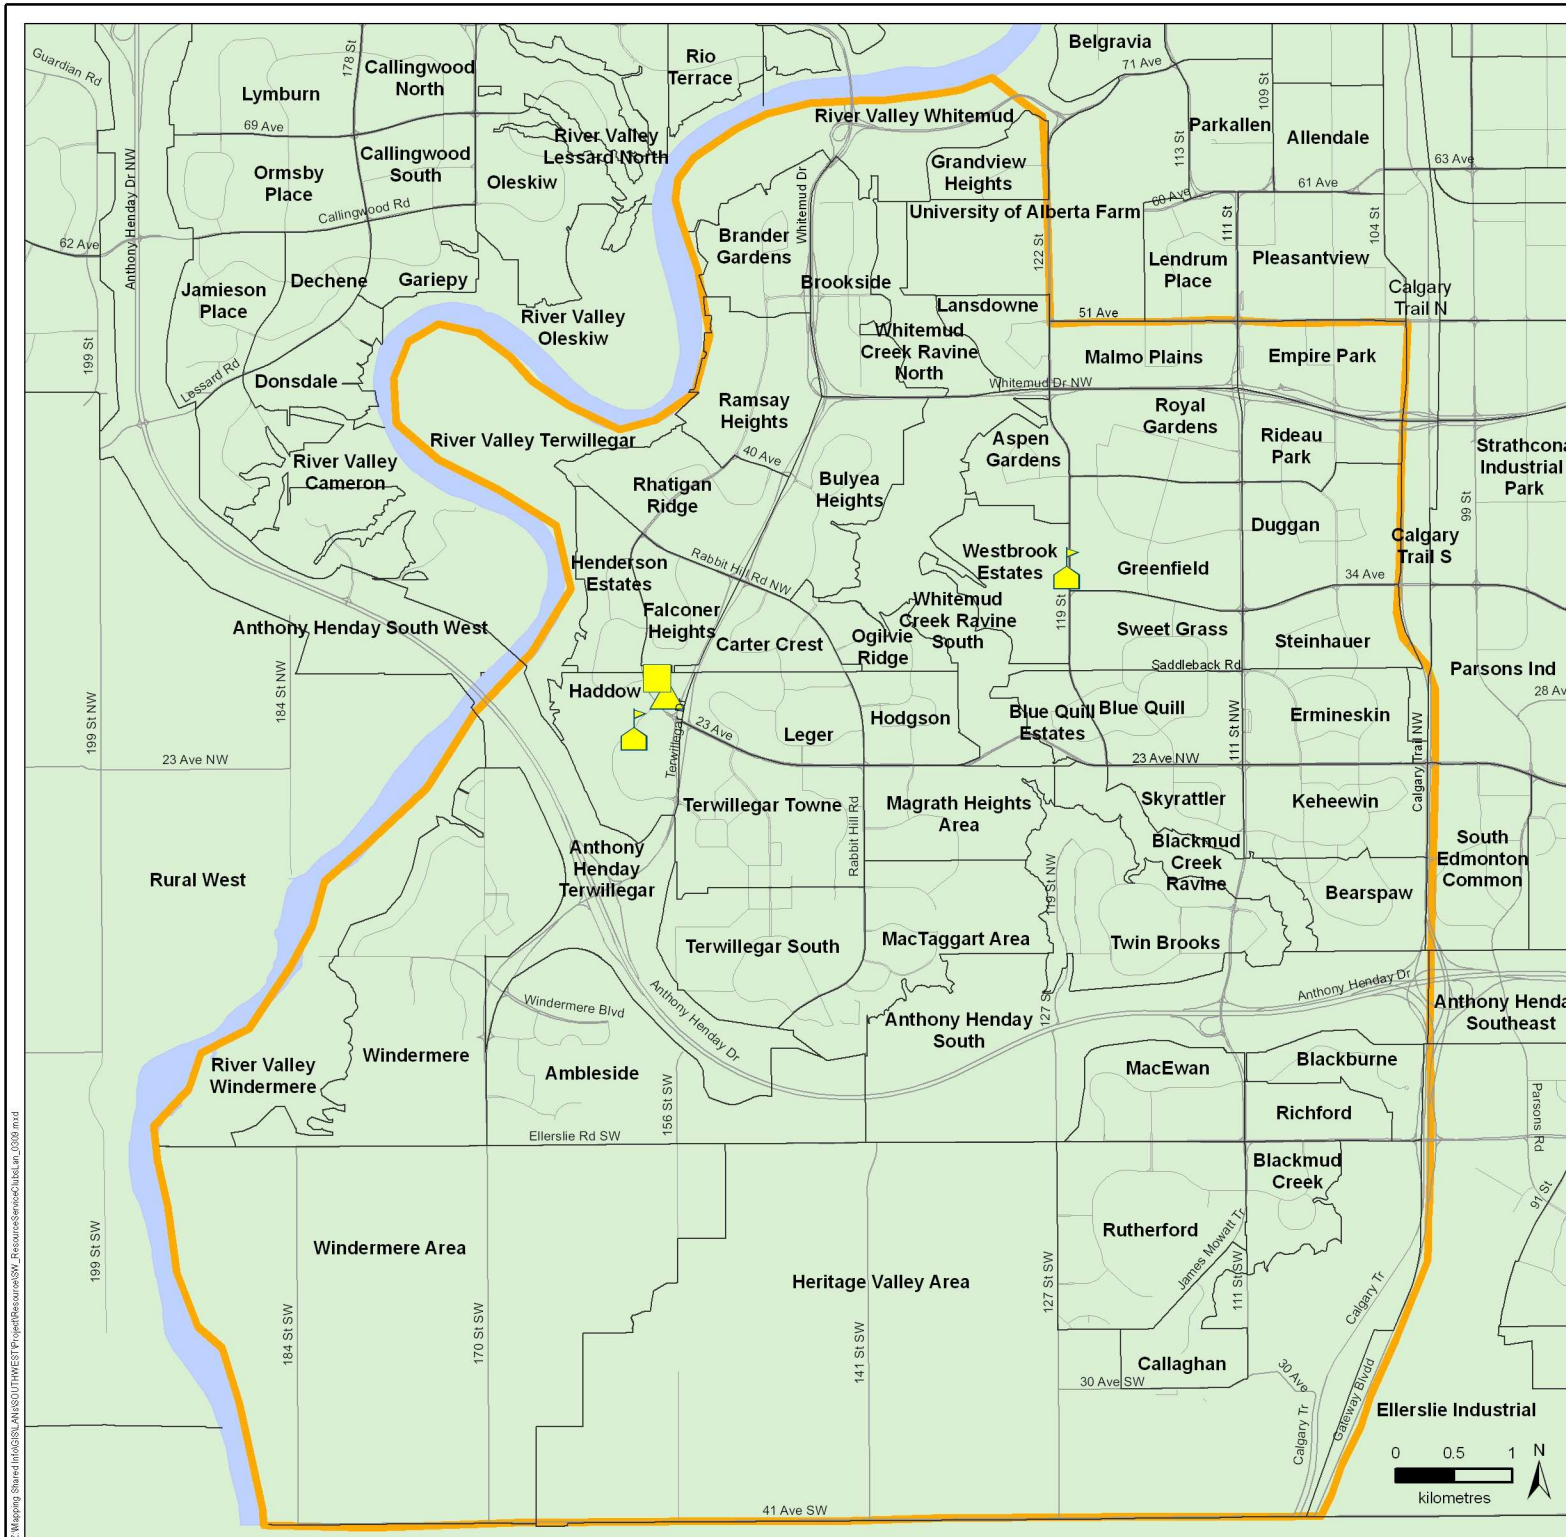

Service Clubs in South West Edmonton

1. **Legend**
2. Catholic Women's League
   - Knights of Columbus
   - ▴ Rotary Club
   - South West Boundary
   - Neighbourhood Boundary

Data Sources: Southwest, February 2009

This map was created for the purposes of collaborative planning. The information presented in the map is accurate to the best of our knowledge using the data available. We accept no liability for the use or misuse of this information.
M.A.P.S. Alberta Capital Region 03/2009