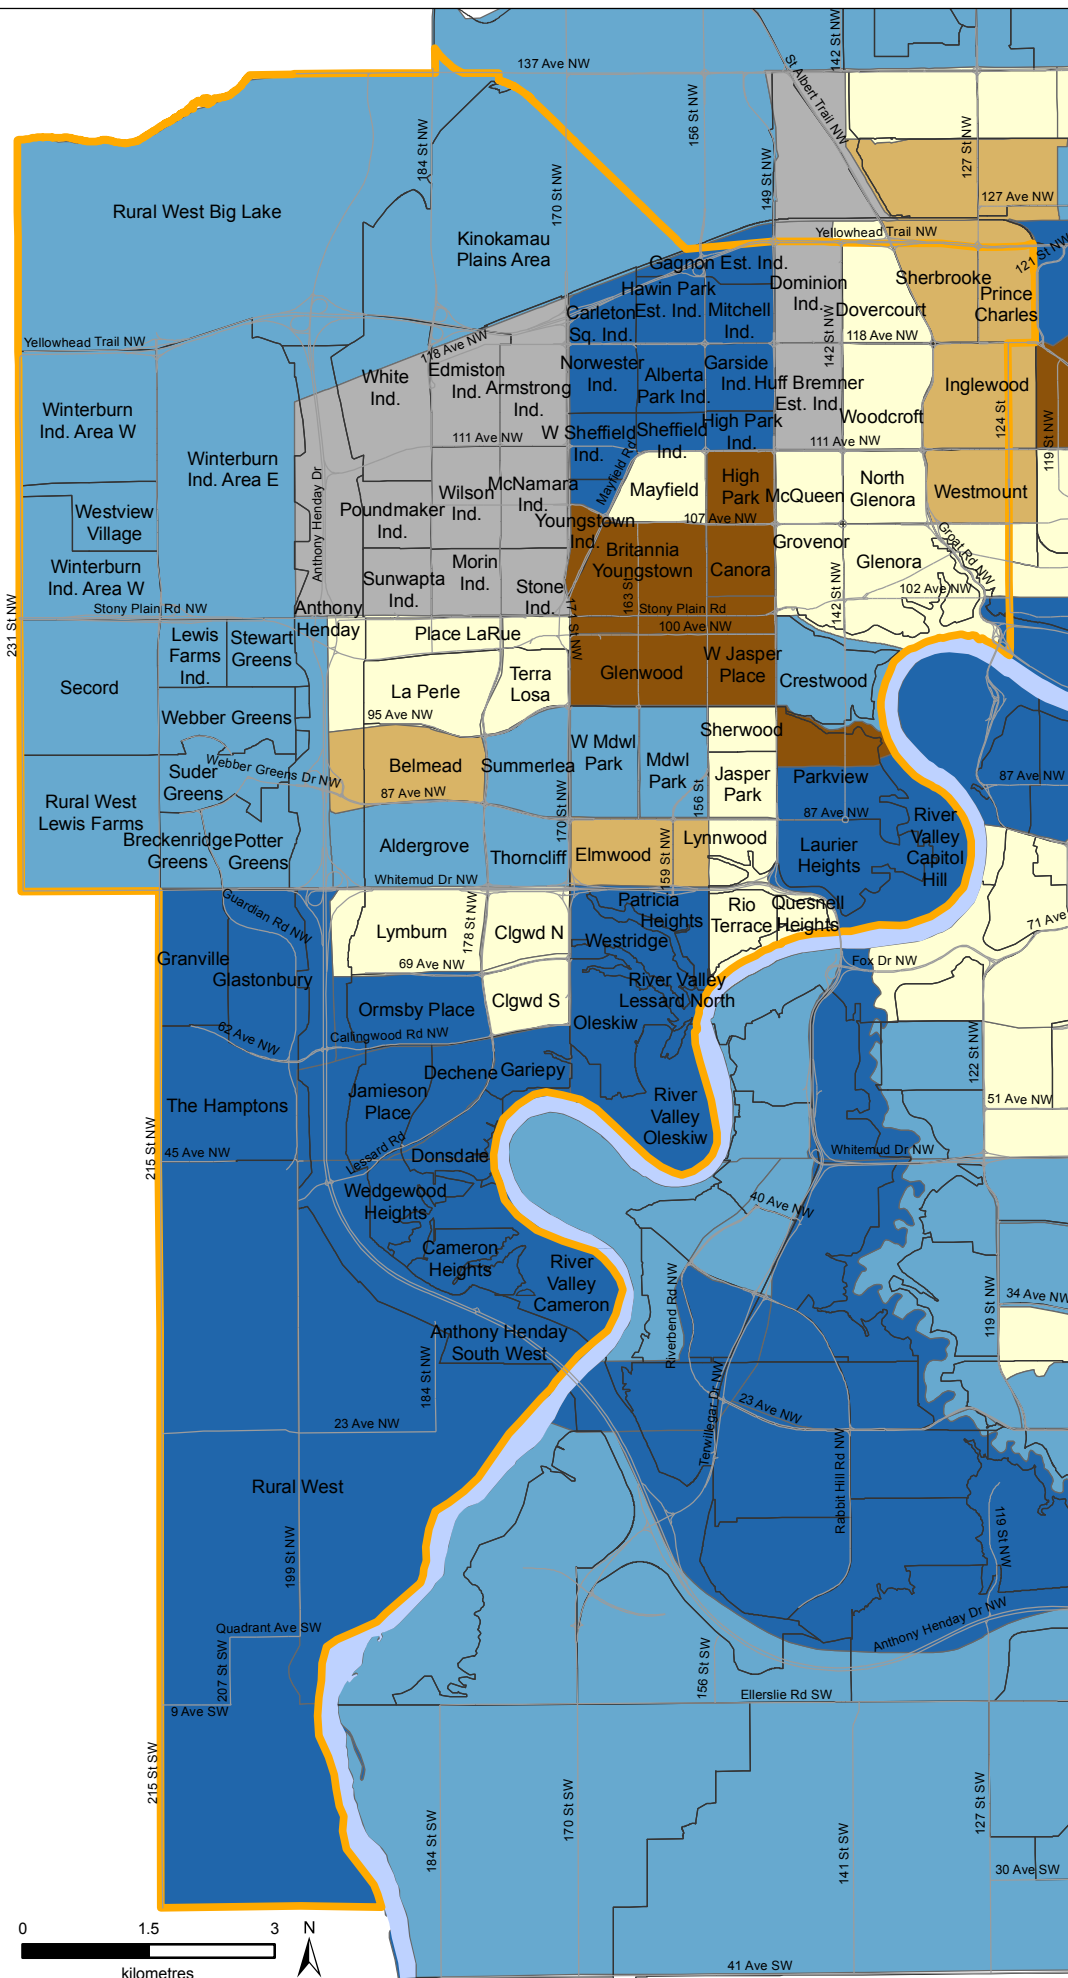

Percent of Lone Parent Families that are Headed by a Male in West Edmonton

Legend

Male Lone Parent (%)

- 0% - 1.7%
- 1.8% - 3.1%
- 3.2% - 4.5%
- 4.6% - 6.3%
- 6.4% - 11.3%
- Non-residential
- WEMAP Boundary
- Neighbourhood Boundary

Edmonton Mean: 3.7%

Data Sources: Demographic data provided by Statistics Canada, 2006 Census data; Spatial data provided by DMTI Spatial, 2007.

This map was created for the purposes of collaborative planning. The information presented in the map is accurate to the best of our knowledge using the data available. We accept no liability for the use or misuse of this information.