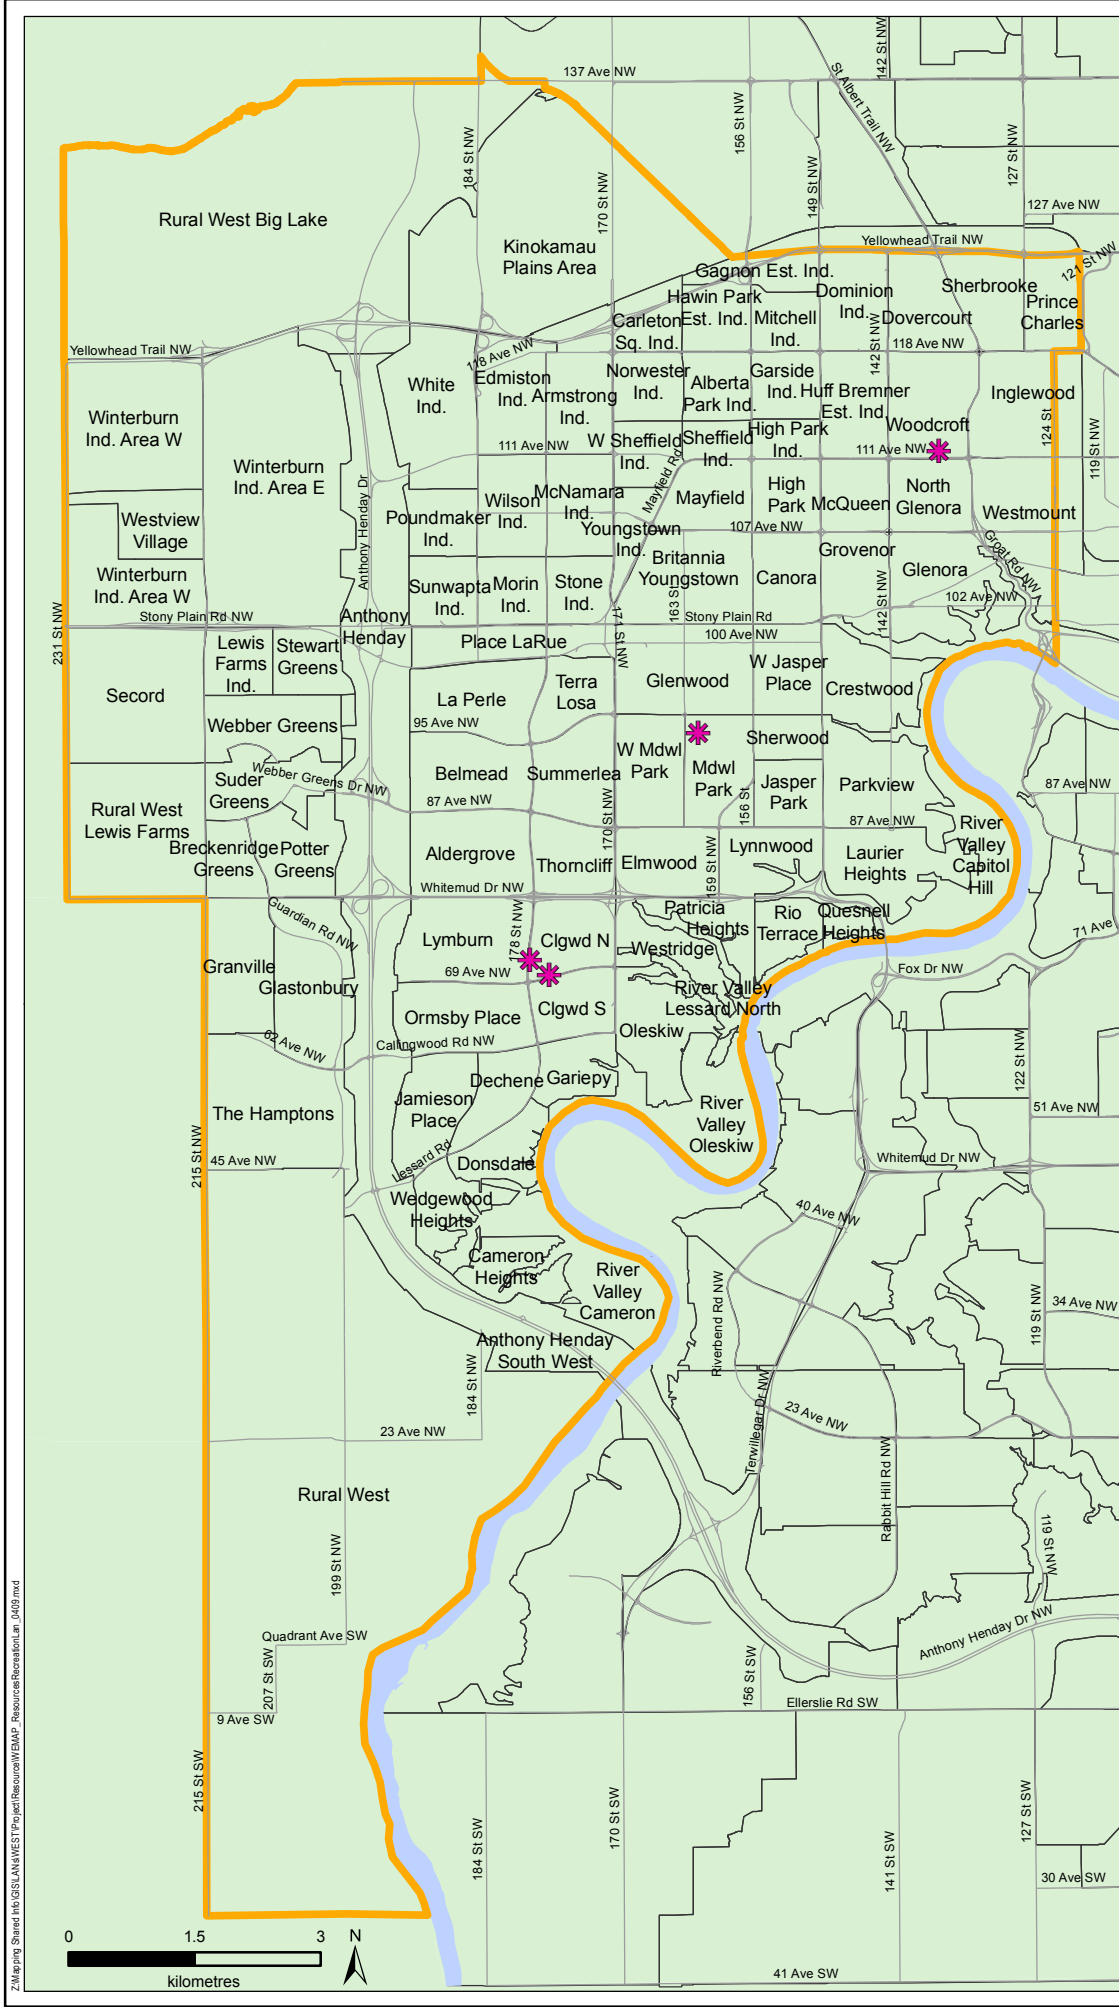

Recreation Facilities in West Edmonton

Legend

- Recreation Facility
- WEMAP Boundary
- Neighbourhood Boundary

Resource:

1. Callingwood Recreation Centre
2. Jamie Platz YMCA
3. Jasper Place Fitness Centre
4. Peter Hemingway Centre

Data Sources: WEMAP, October 2008

This map was created for the purposes of collaborative planning. The information presented in the map is accurate to the best of our knowledge using the data available. We accept no liability for the use or misuse of this information.

M.A.P.S. Alberta Capital Region 04/2009