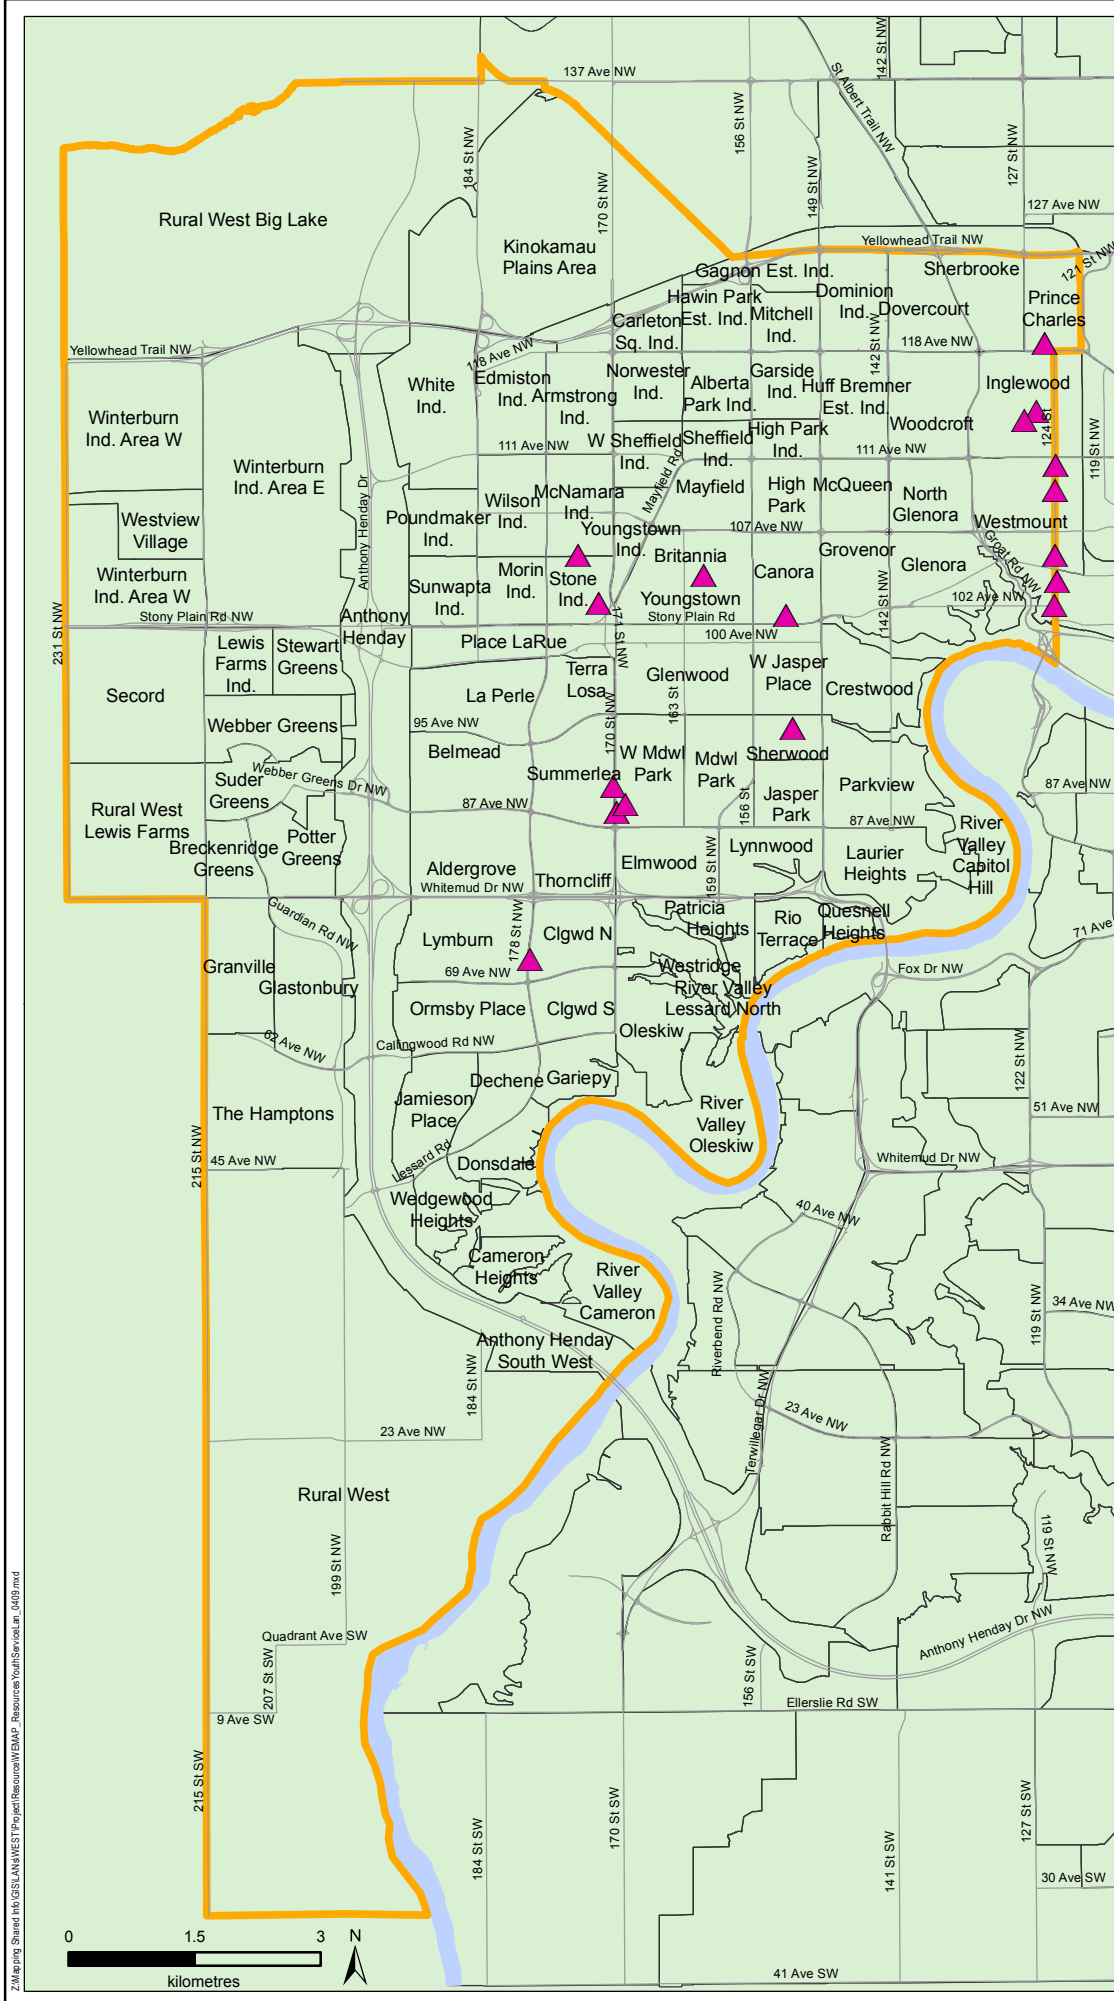

Youth Resources in West Edmonton

Legend

-  Youth Service Program
-  WEMAP Boundary
-  Neighbourhood Boundary

Resource:

1. Ability Society of Alberta
2. Bent Arrow Traditional Healing Society
3. Boy's and Gil's Club of Edmonton
4. Connect Society of Edmonton
5. Edmonton Catholic School Board
6. Edmonton Public Schools
7. Edmonton Society Against Mind Abuse
8. Gateway Association For Community Living
9. Jasper Place Child and Family Resource Society
10. Jamie Platz YMCA
11. Jewish Family Services
12. Métis Settlements Strategic Training Initiative Society
13. Native Counselling Services of Alberta
14. Uncles and Aunts At Large Society
15. Yellowhead Tribal College
16. YOUCAN

Data Sources: WEMAP, February 2009

This map was created for the purposes of collaborative planning. The information presented in the map is accurate to the best of our knowledge using the data available. We accept no liability for the use or misuse of this information.